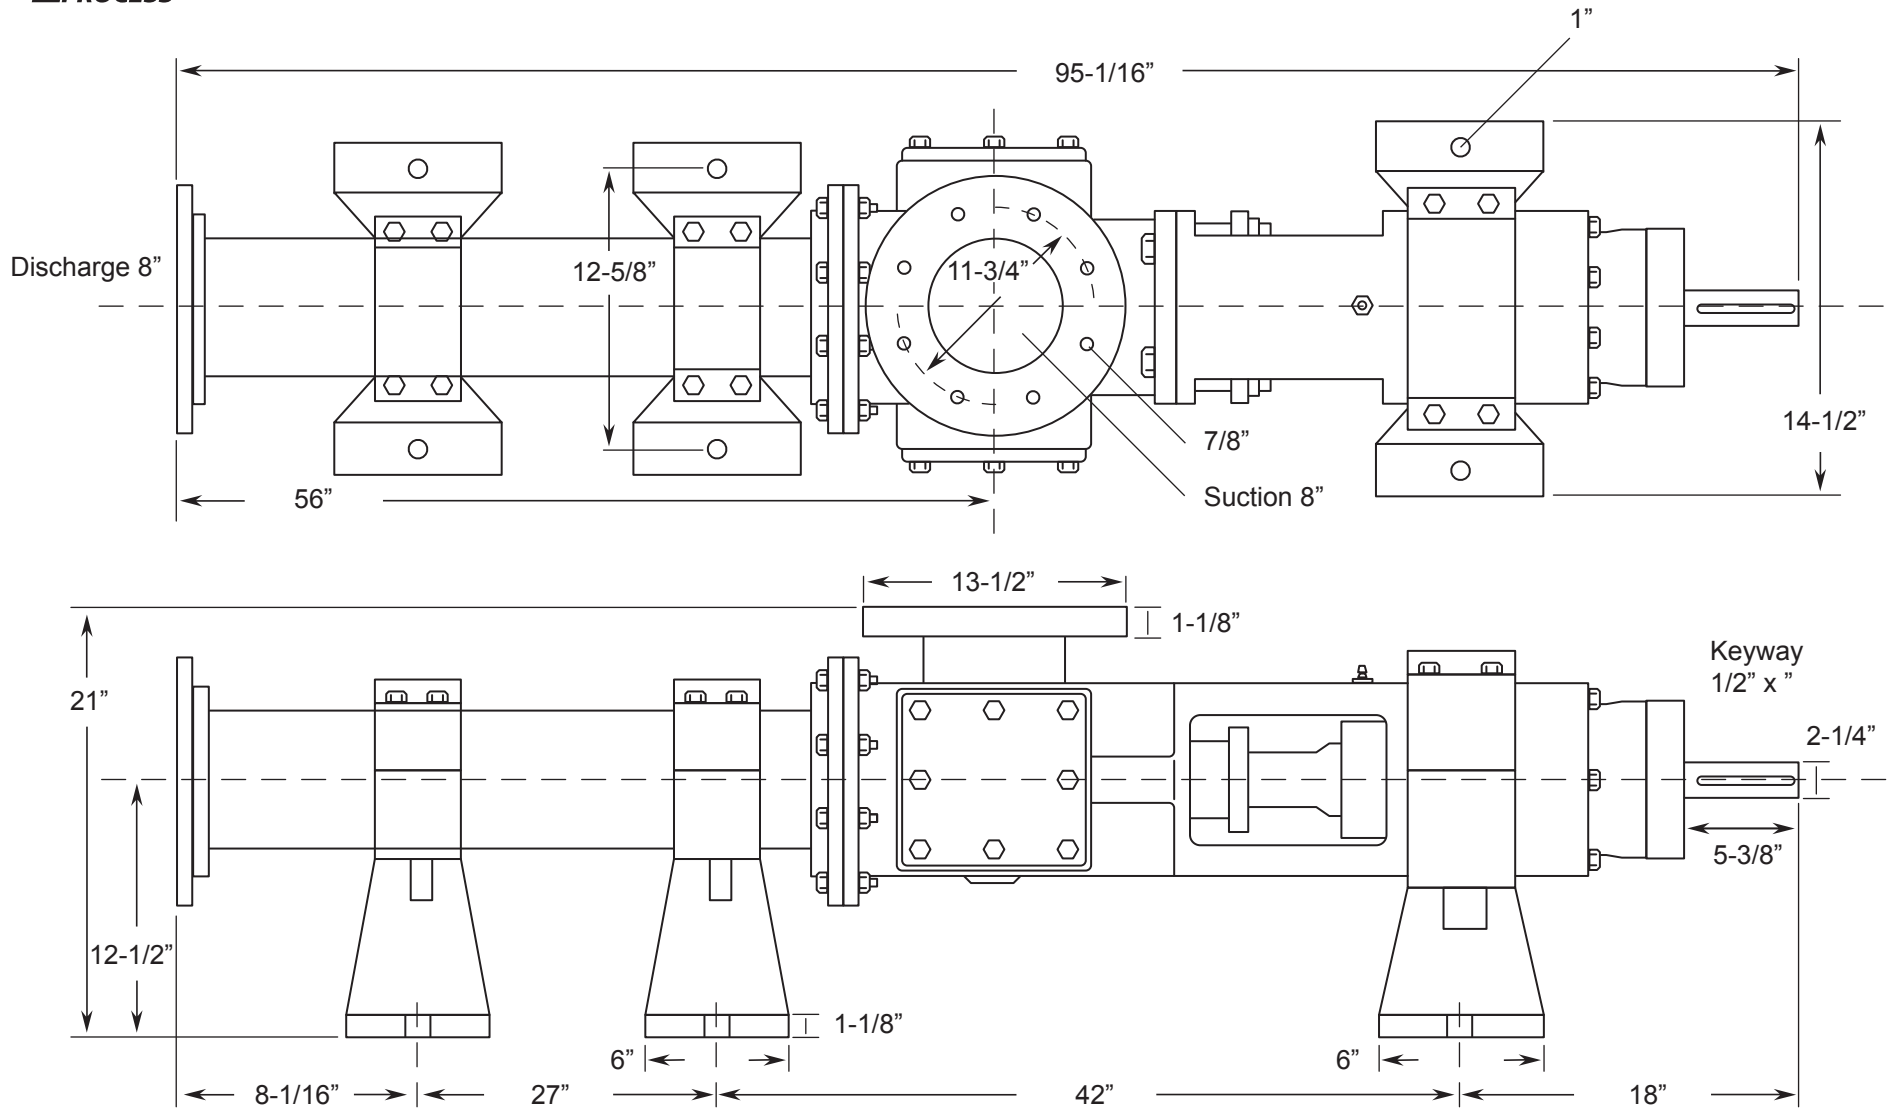

# SWGL SERIES - 3SWGL12

Progressive Cavity Pump

Dimensional Drawings

Net weight

≈ lbs.

**1285**

ALL DIMN: Inches

**3 Stage Pump**