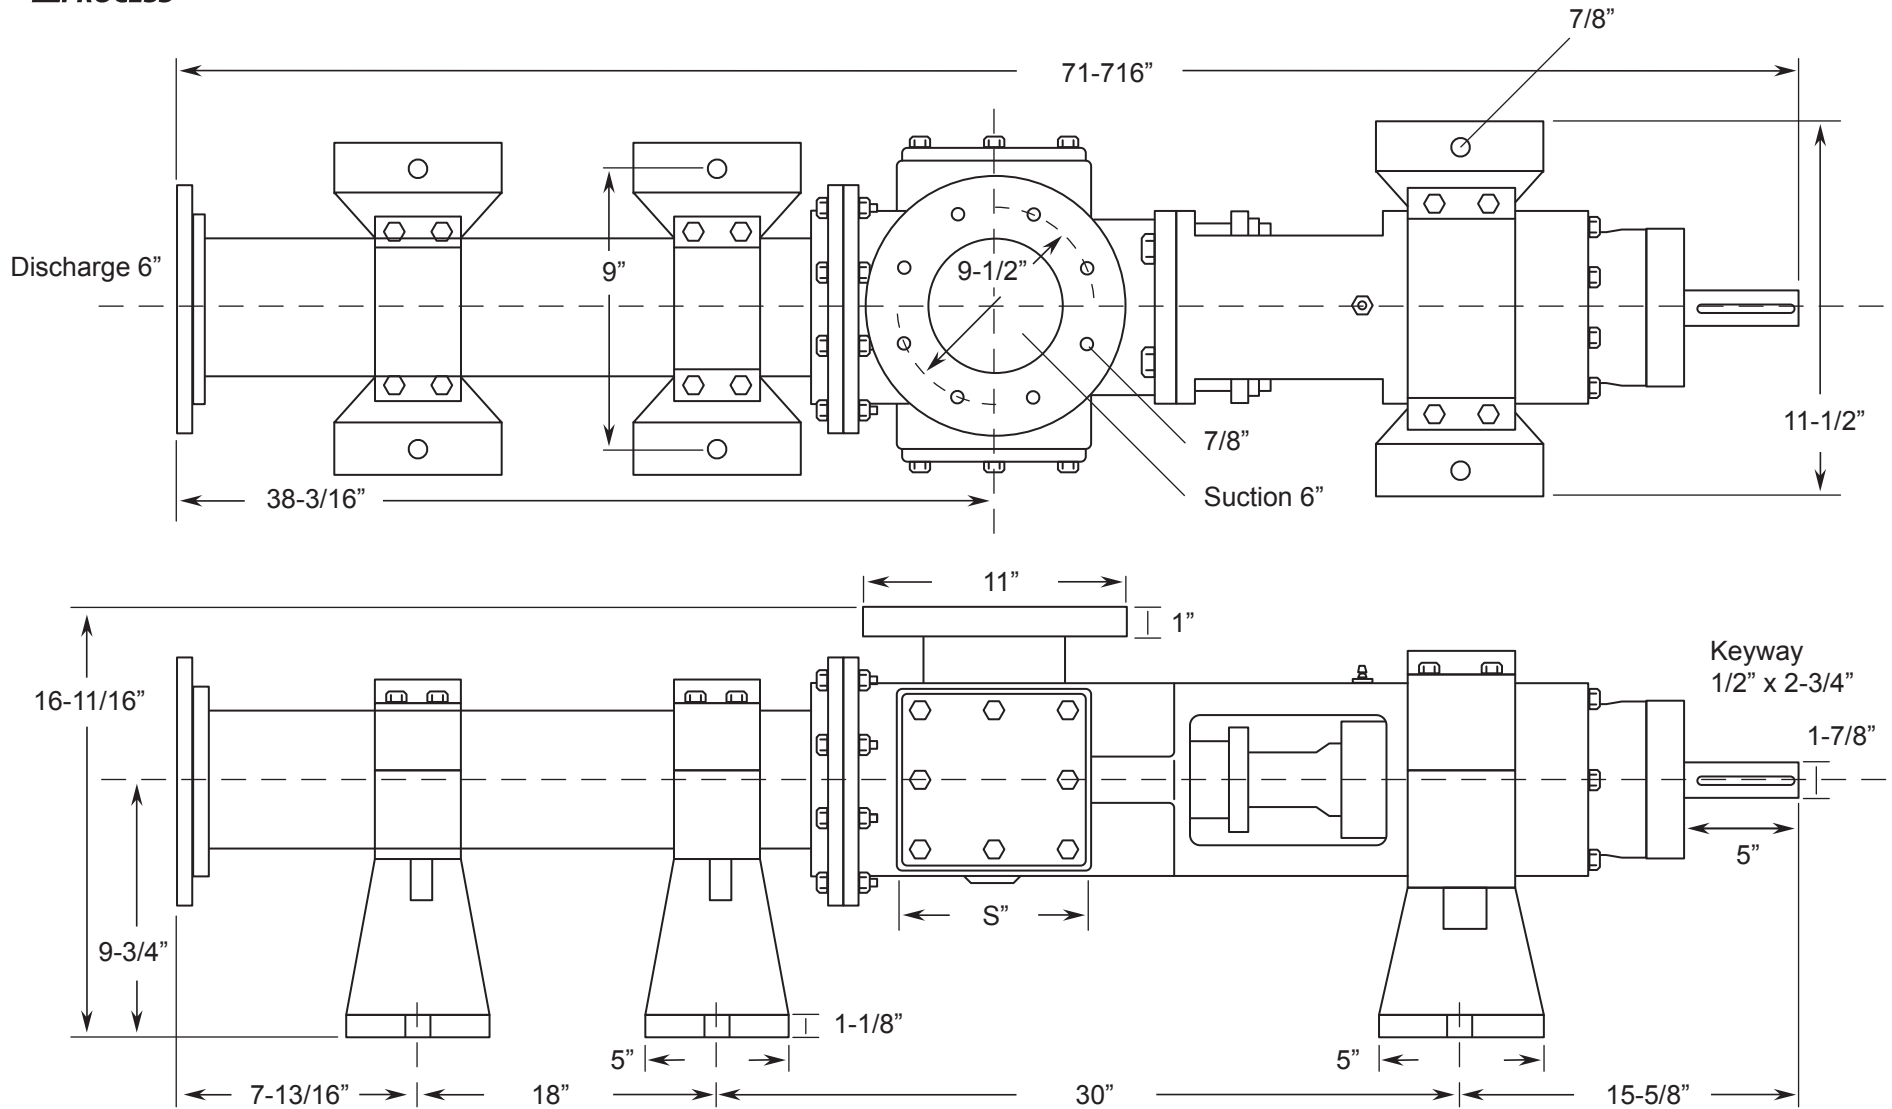

SWGL SERIES - 3SWGL10

Progressive Cavity Pump

Dimensional Drawings

Net weight

≈ lbs.

615

ALL DIMN: Inches

3 Stage Pump