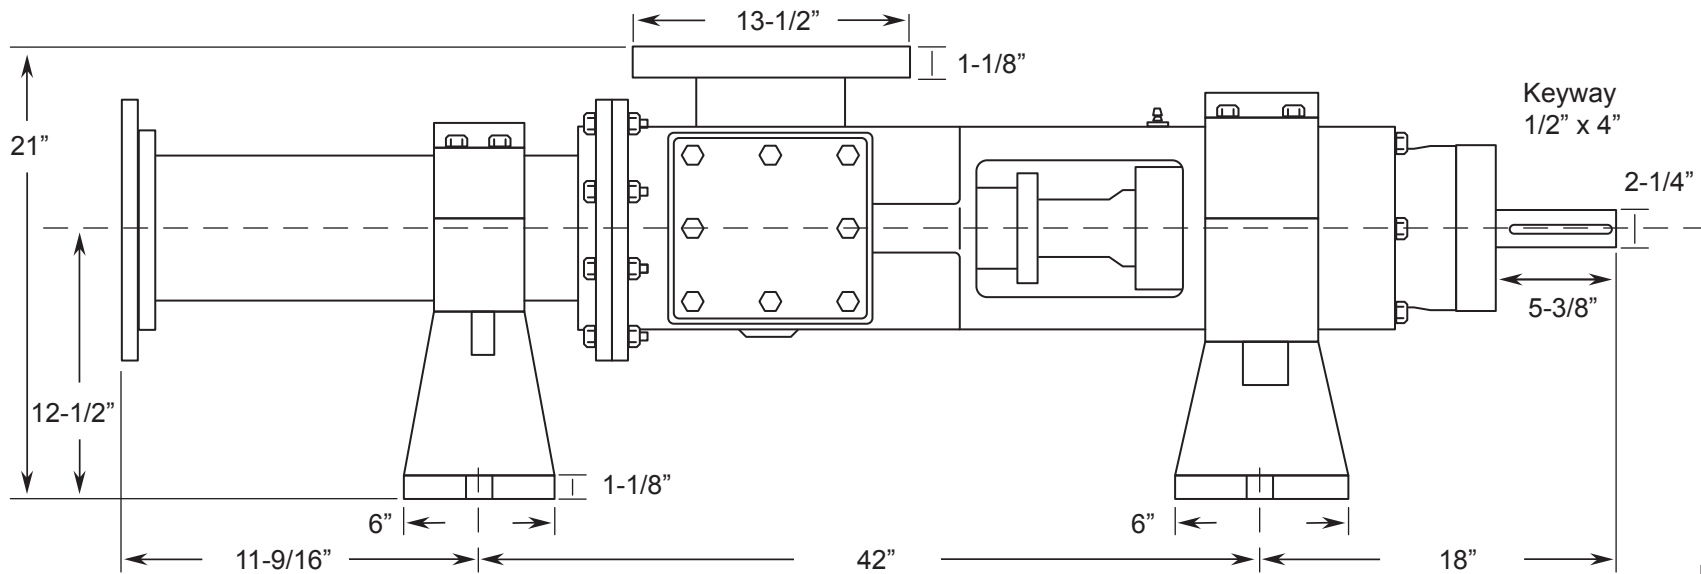

SWGL SERIES - ISWGL12H

Progressive Cavity Pump

Dimensional Drawings

Net weight

≈ lbs.

1025

ALL DIMN: Inches

1 Stage Pump