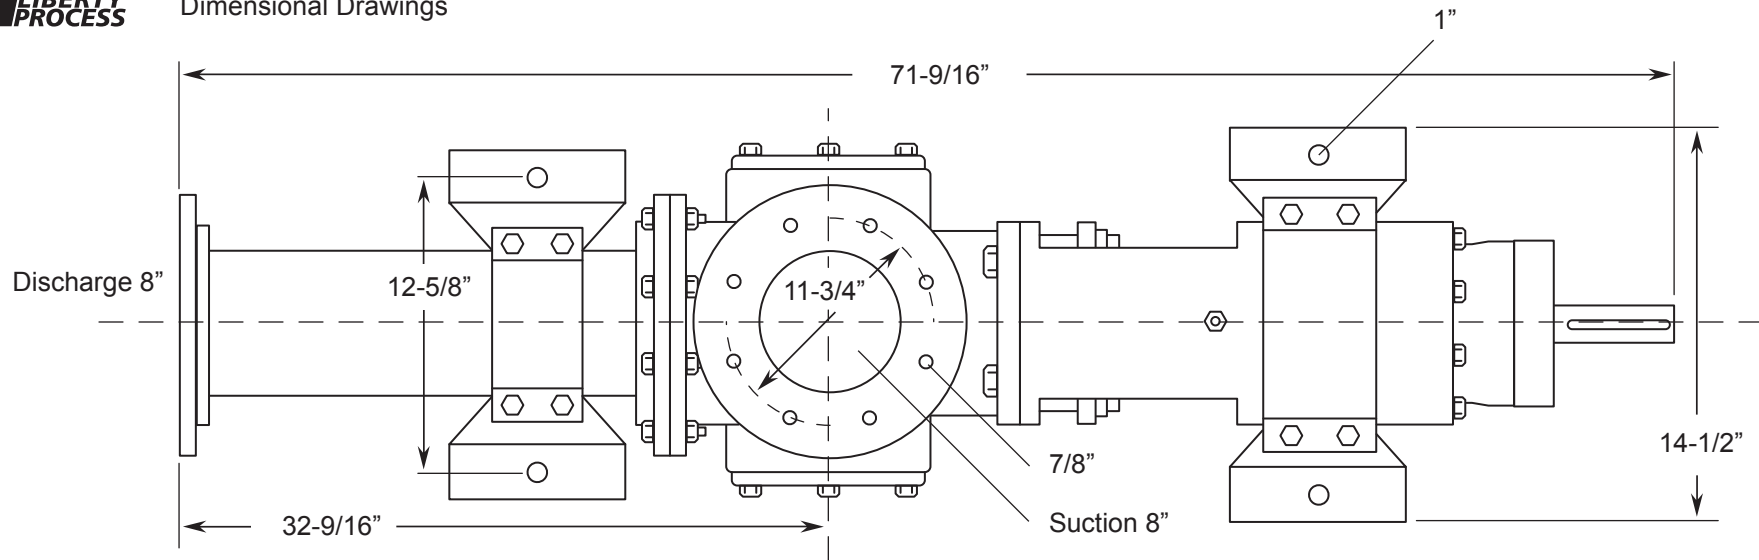

SWGL SERIES - ISWGL12H

Progressive Cavity Pump

Dimensional Drawings

Net weight

≈ lbs.

1025

ALL DIMN: Inches

1 Stage Pump