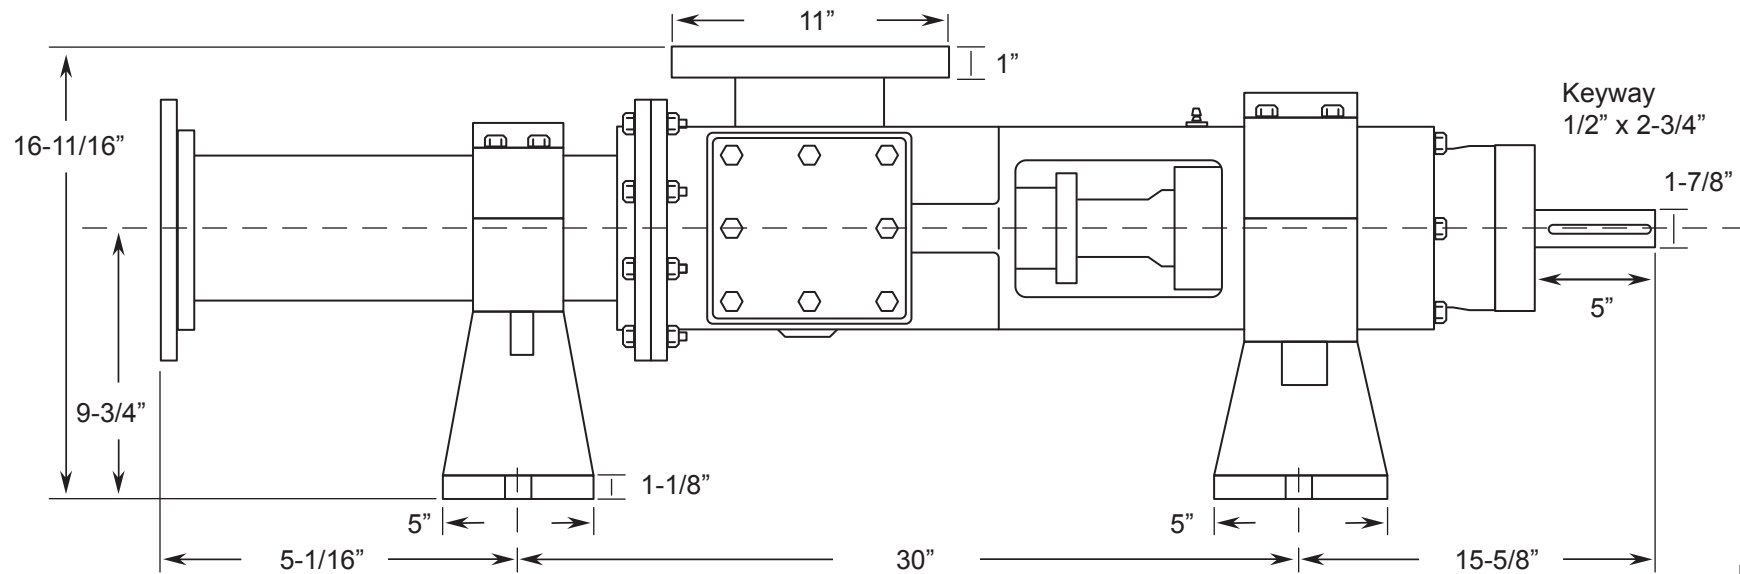

# SWGL SERIES - ISWGL10

Progressive Cavity Pump

Dimensional Drawings

Net weight

≈ lbs.

**492**

ALL DIMN: Inches

**1 Stage Pump**