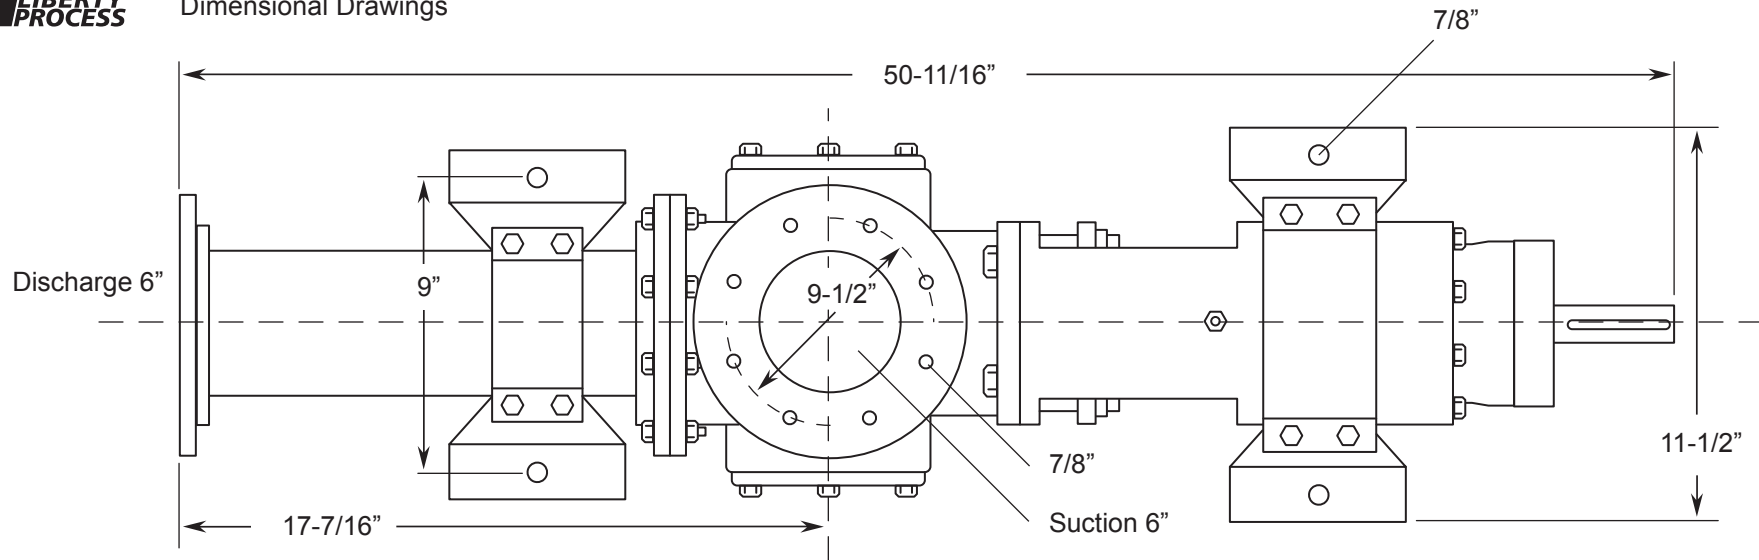

# SWGL SERIES - ISWGL10

Progressive Cavity Pump

Dimensional Drawings

Net weight

≈ lbs.

**492**

ALL DIMN: Inches

**1 Stage Pump**