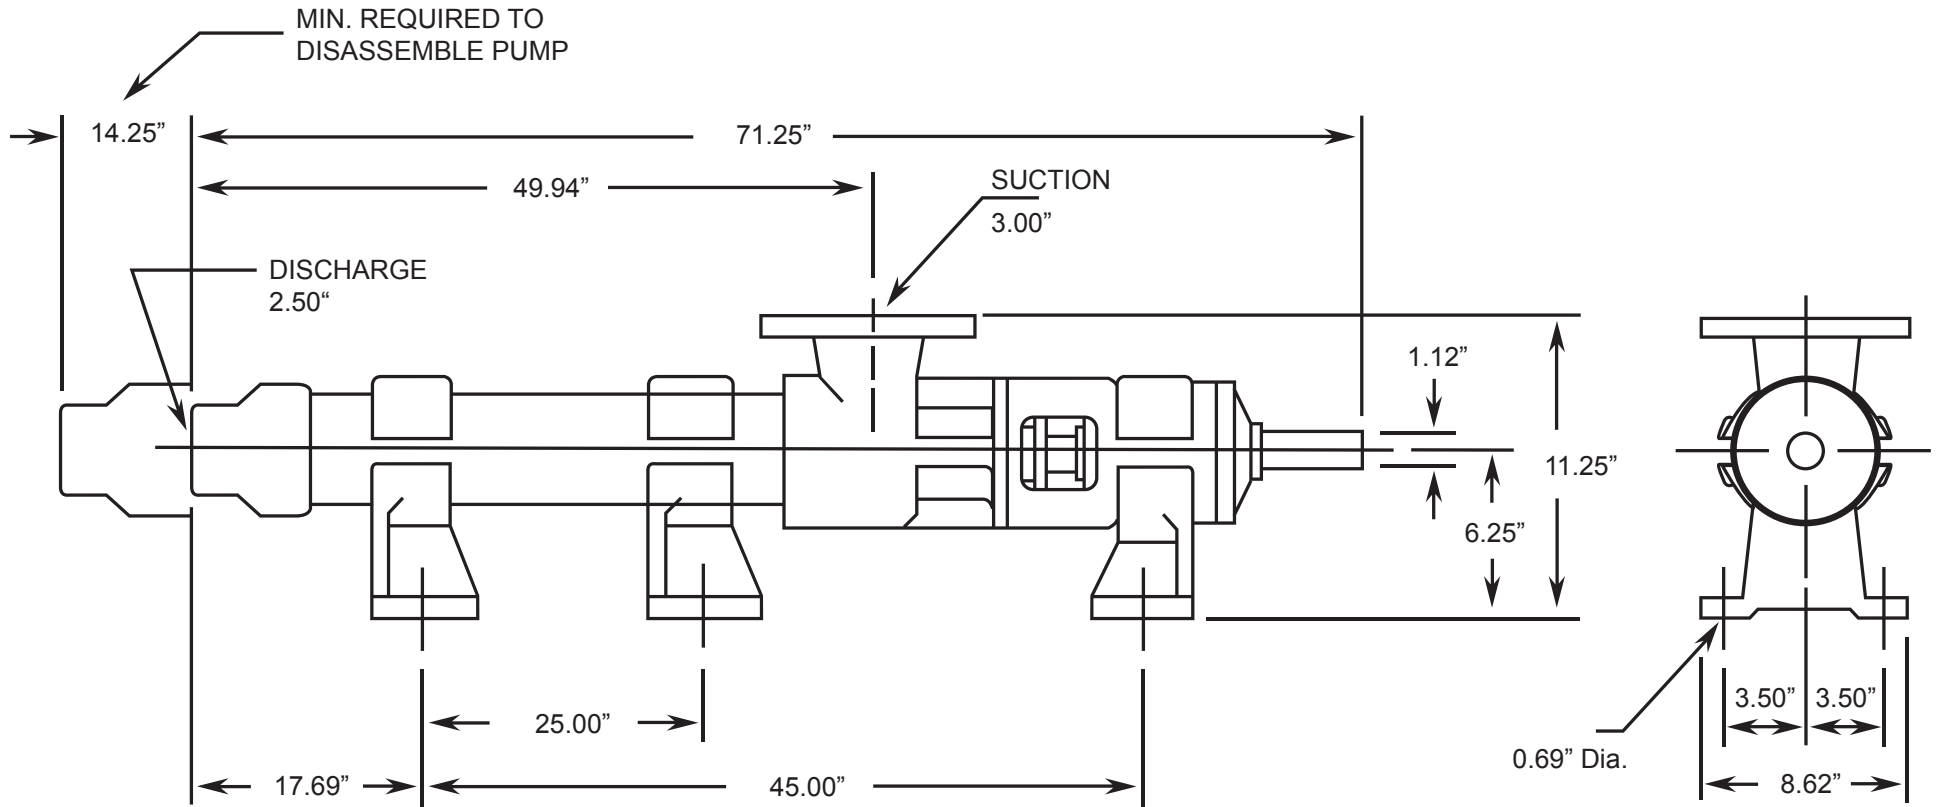

ML SERIES - 6ML4

Progressive Cavity Pump

Dimensional Drawings

Net weight

≈ lbs.

171

ALL DIMN: Inches

6 Stage Pump