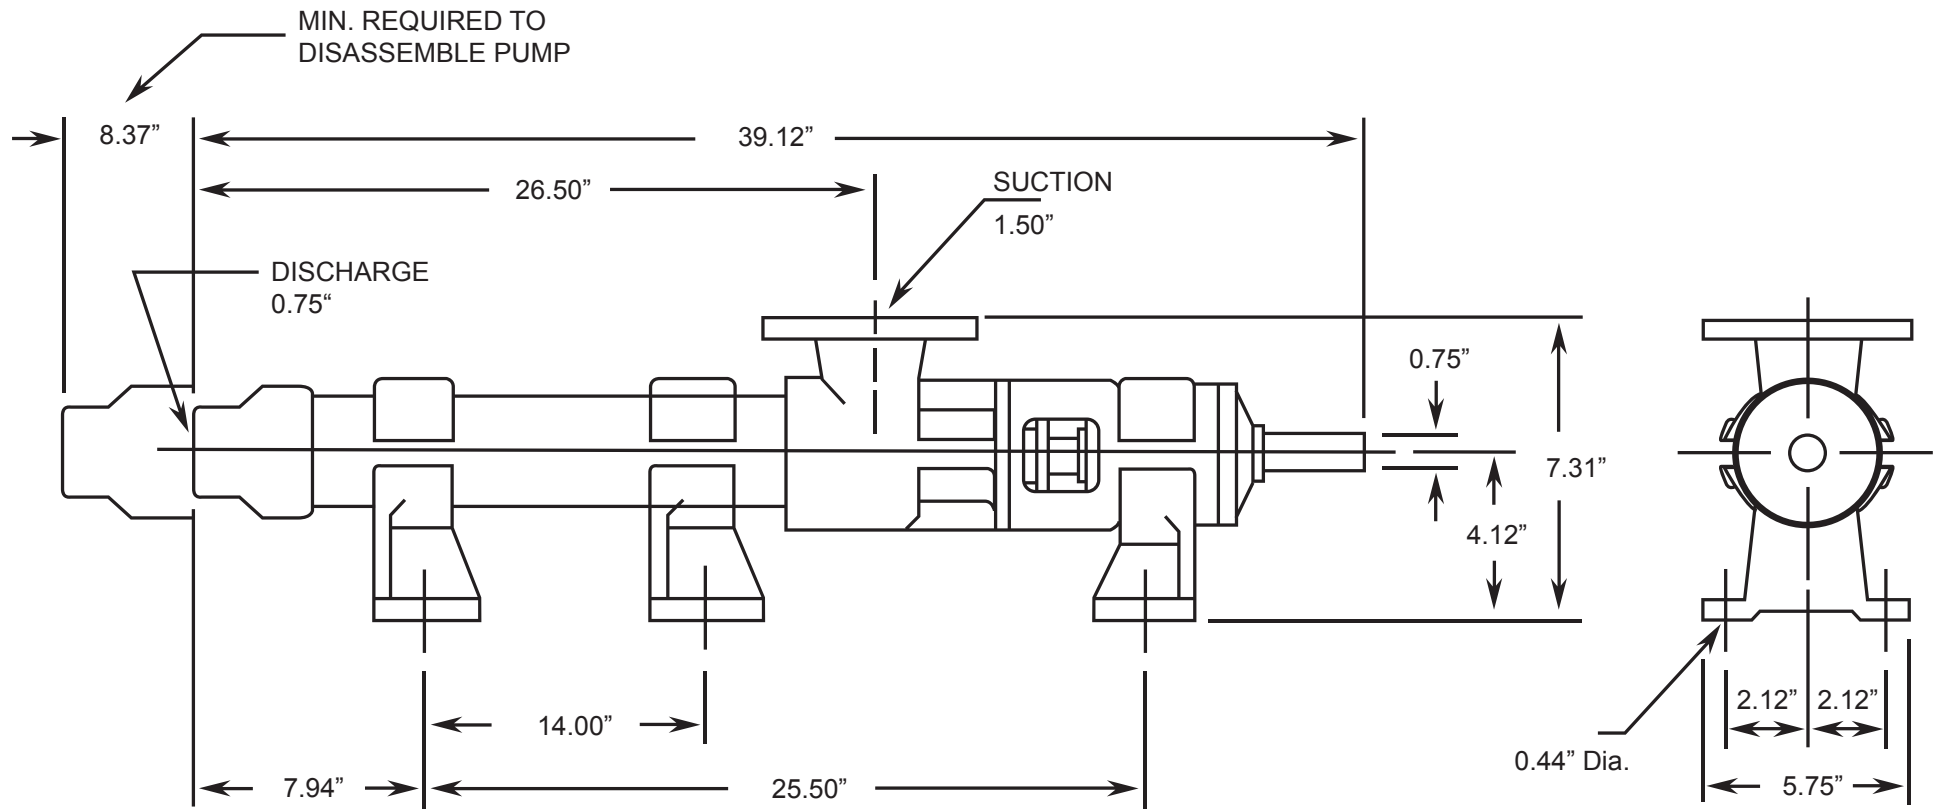

ML SERIES - 6ML2

Progressive Cavity Pump

Dimensional Drawings

Net weight

≈ lbs.

55

ALL DIMN: Inches

6 Stage Pump