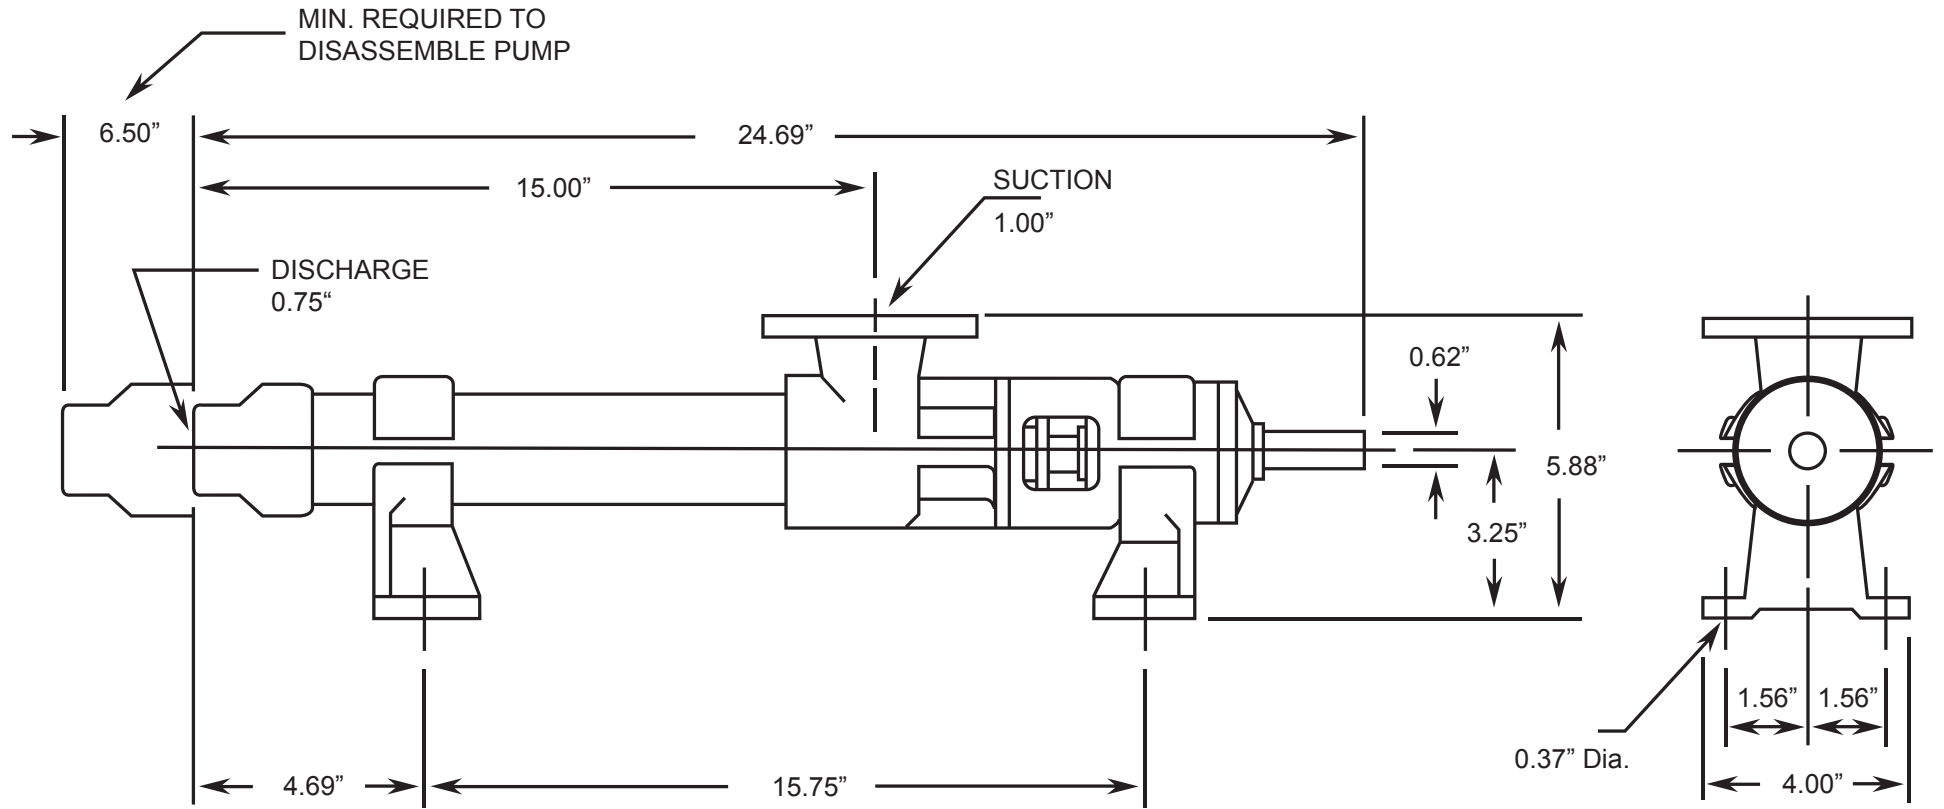

ML SERIES - 6ML1

Progressive Cavity Pump

Dimensional Drawings

Net weight

≈ lbs.

30

ALL DIMN: Inches

6 Stage Pump