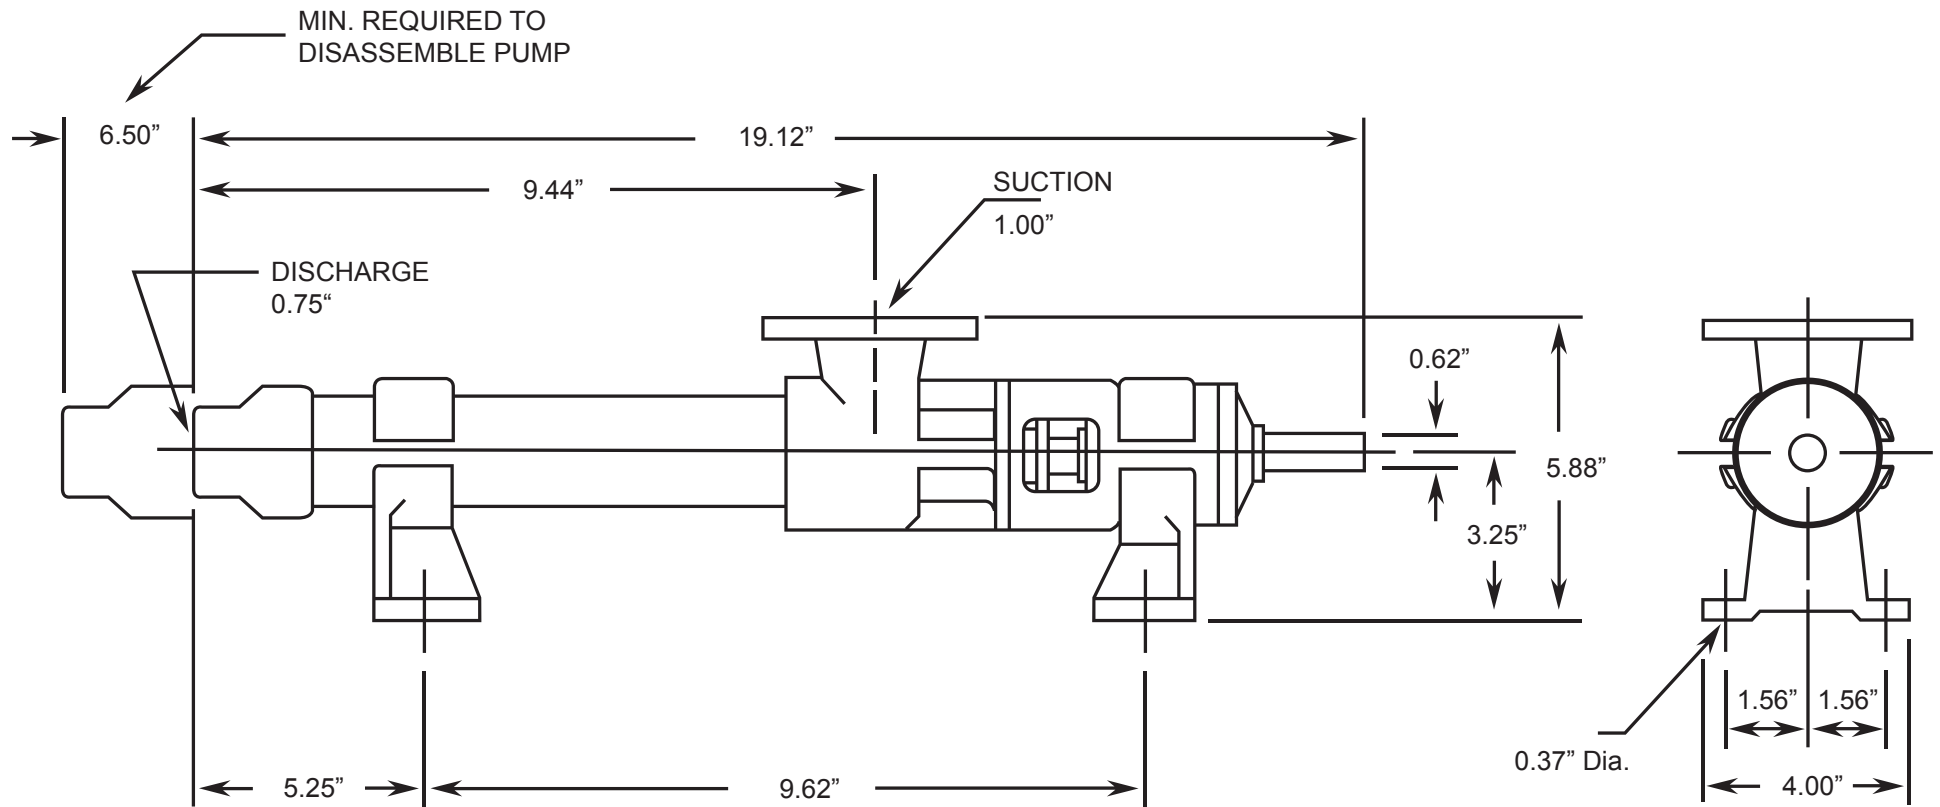

ML SERIES - 3ML1

Progressive Cavity Pump

Dimensional Drawings

Net weight

≈ lbs.

24

ALL DIMN: Inches

3 Stage Pump