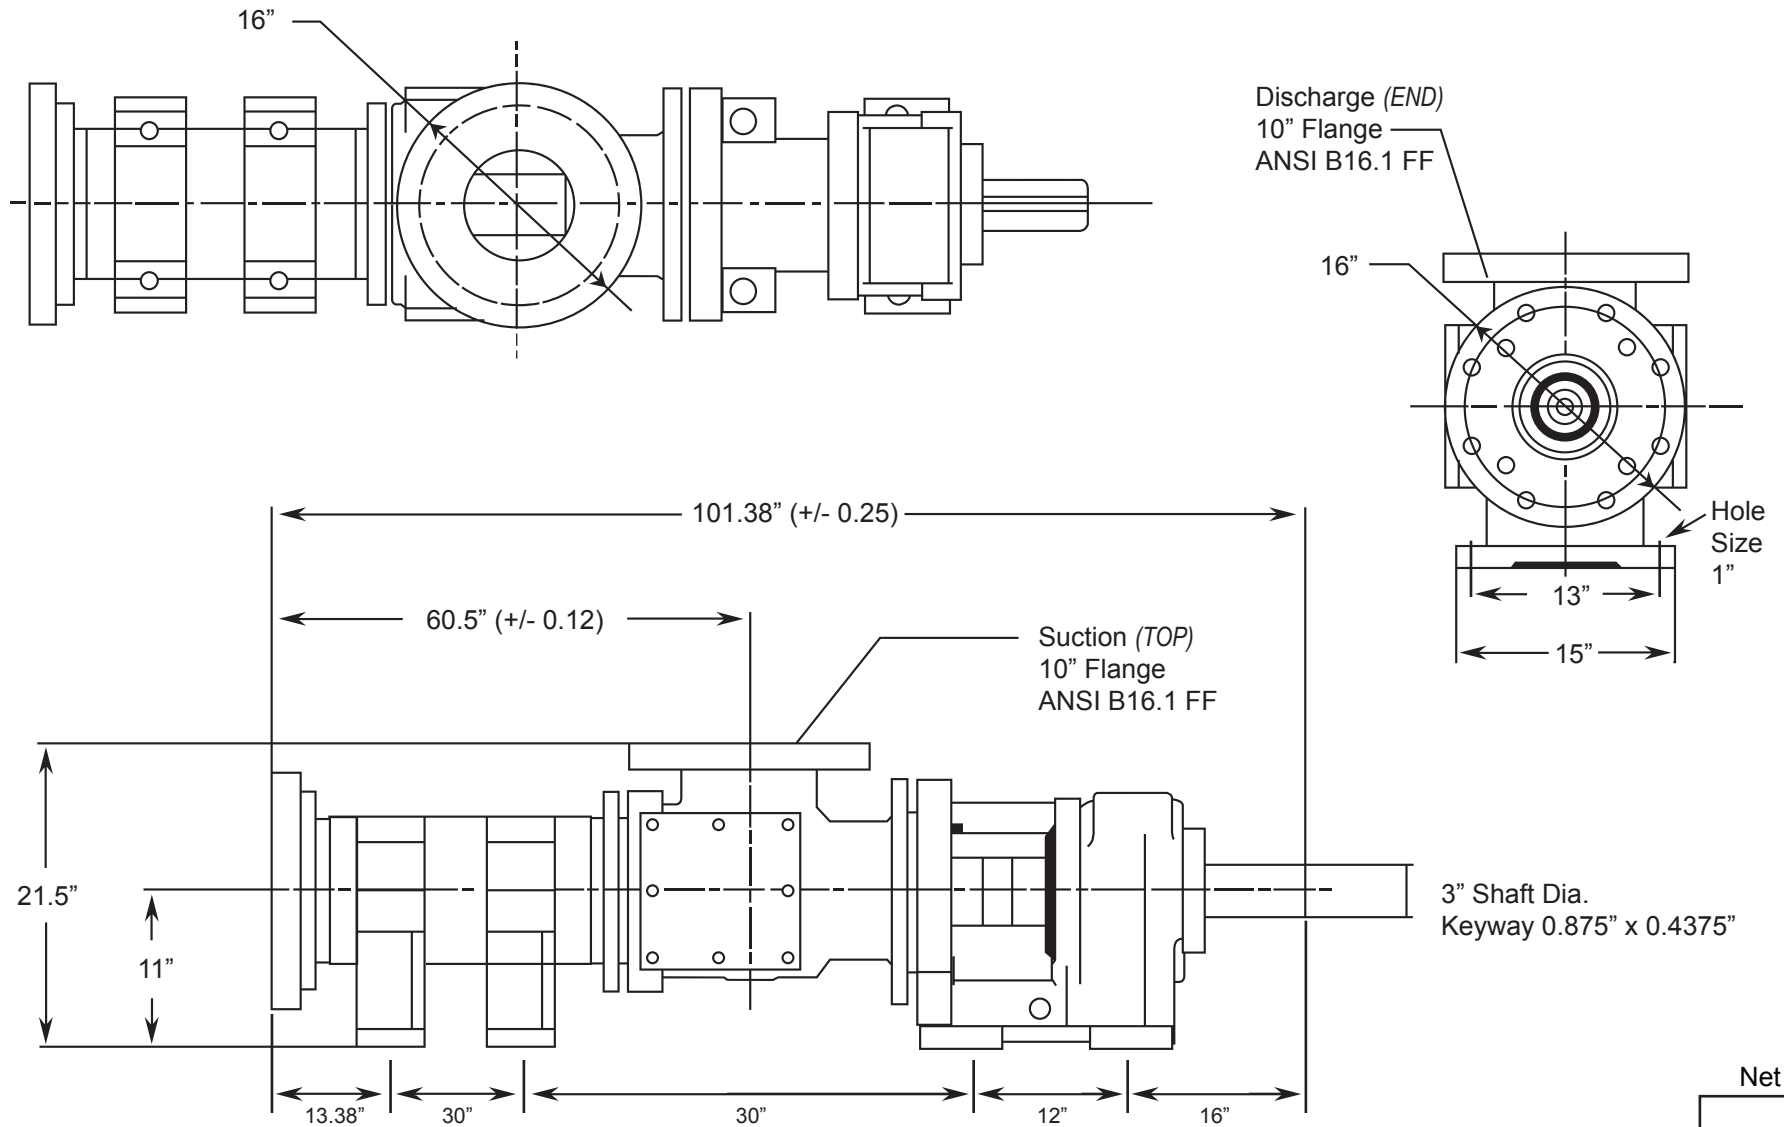

MILLENNIUM SERIES - 2JI75GIL

Progressive Cavity Pump

Dimensional Drawings

Net weight

≈ lbs.

2400

(Pump Rotation is Clockwise) ALL DIMN: Inches

2 Stage Pump