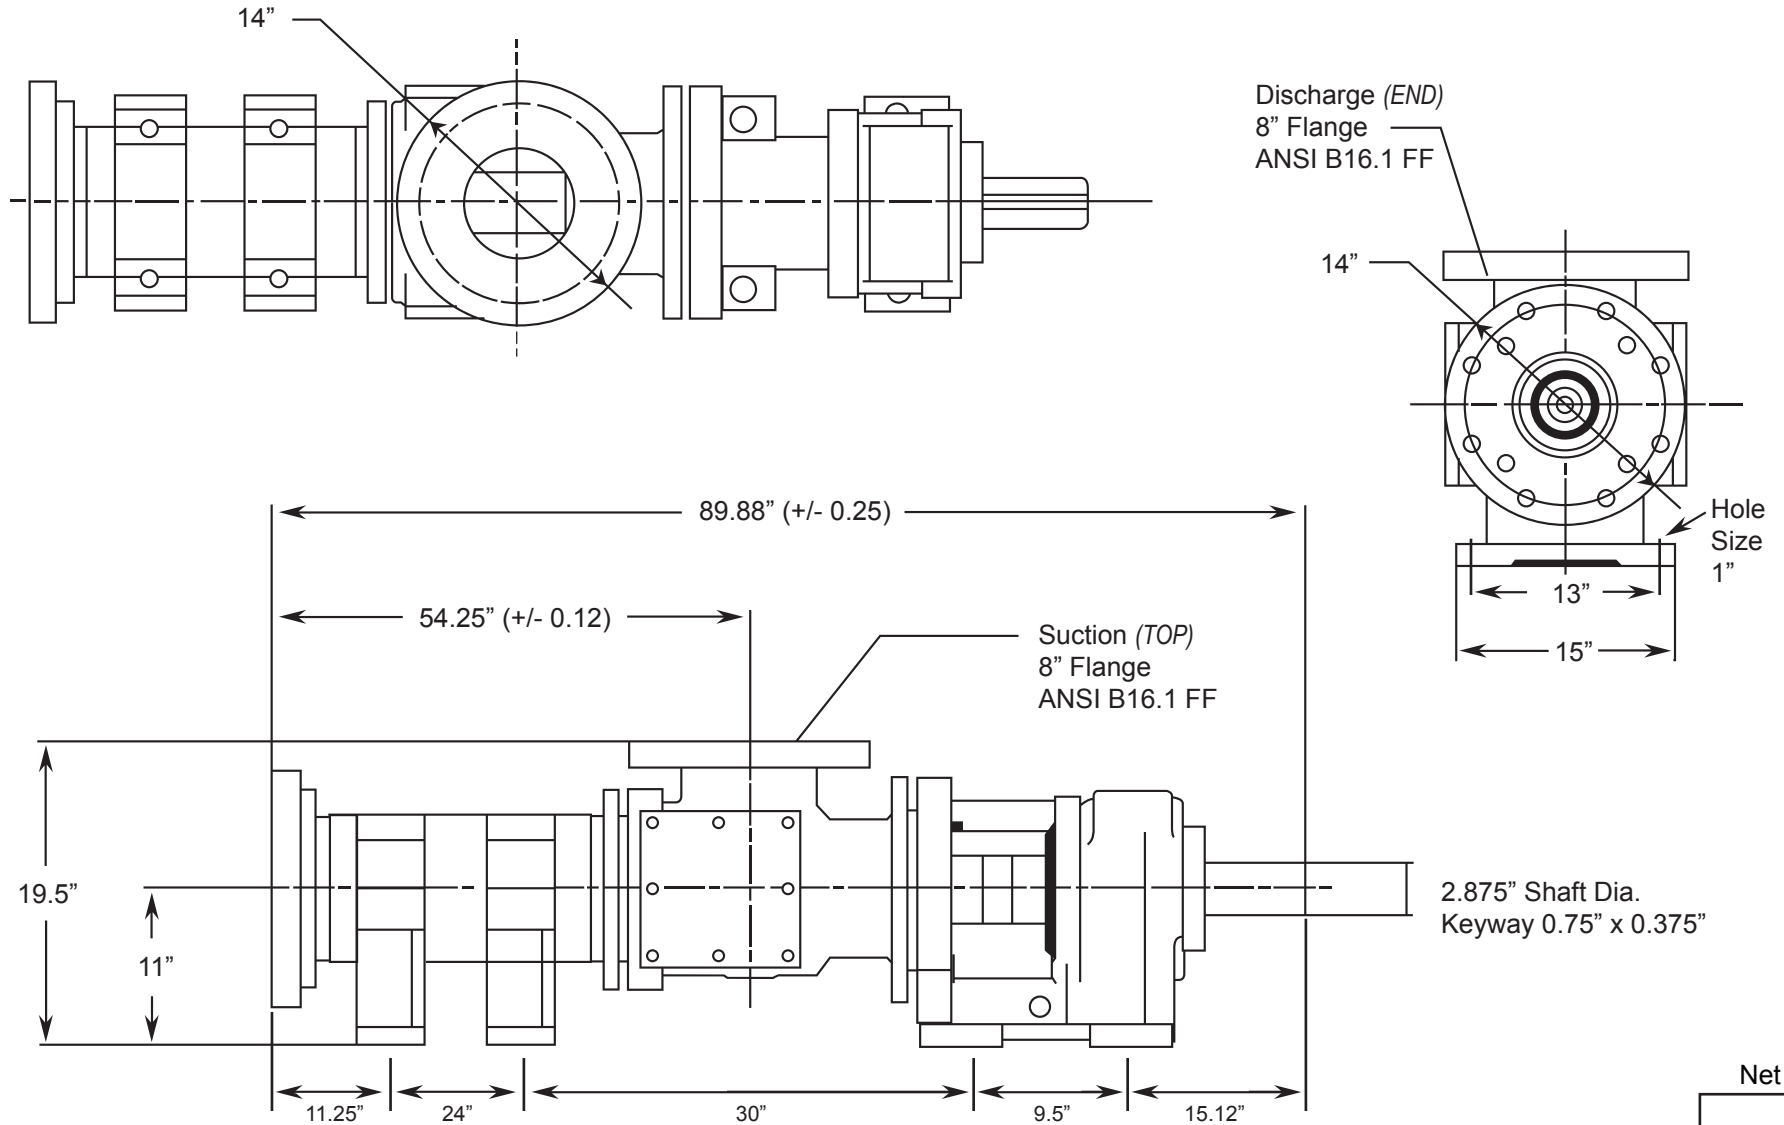

MILLENNIUM SERIES - 2H115G1L

Progressive Cavity Pump

Dimensional Drawings

Net weight

≈ lbs.

1850

(Pump Rotation is Clockwise) ALL DIMN: Inches

2 Stage Pump