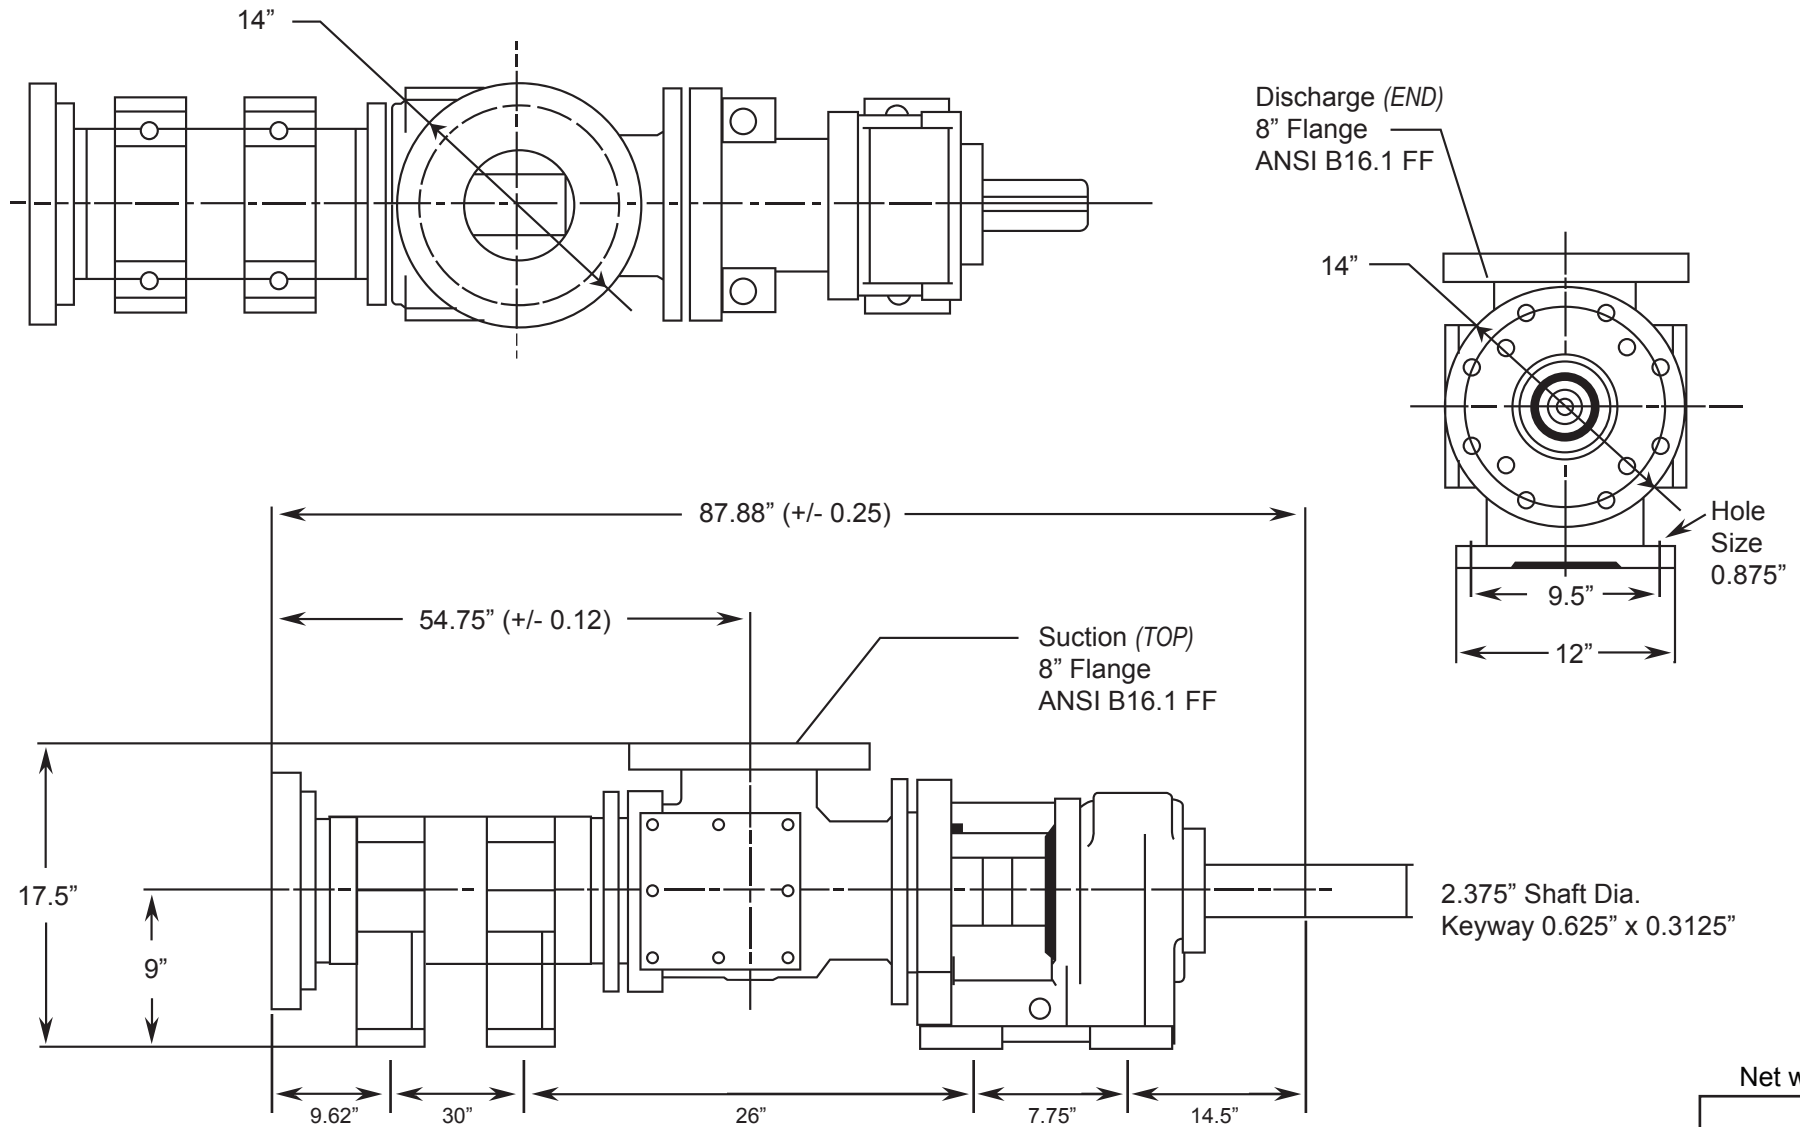

MILLENNIUM SERIES - 2G090GIL

Progressive Cavity Pump

Dimensional Drawings

Net weight

≈ lbs.

1225

(Pump Rotation is Clockwise) ALL DIMN: Inches

2 Stage Pump