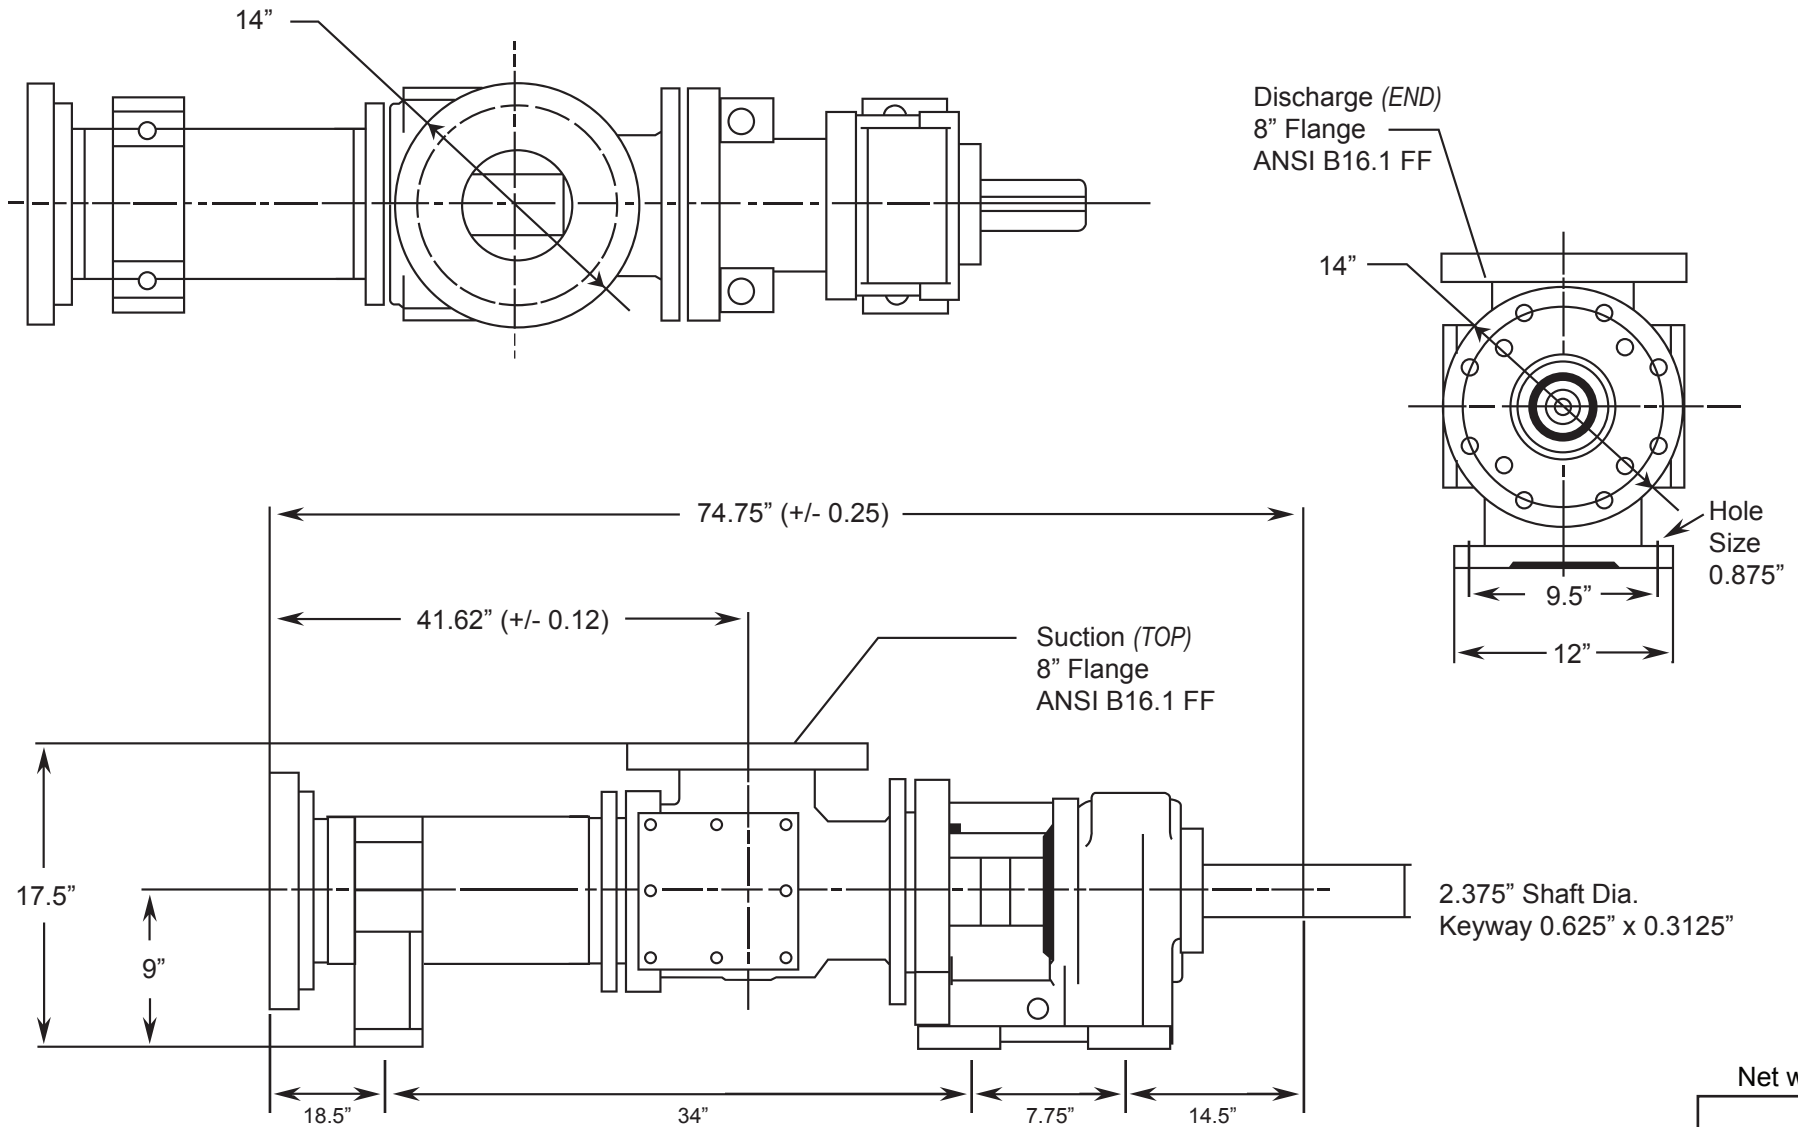

MILLENNIUM SERIES - 2G065GIL

Progressive Cavity Pump

Dimensional Drawings

Net weight

≈ lbs.

1225

(Pump Rotation is Clockwise) ALL DIMN: Inches

2 Stage Pump