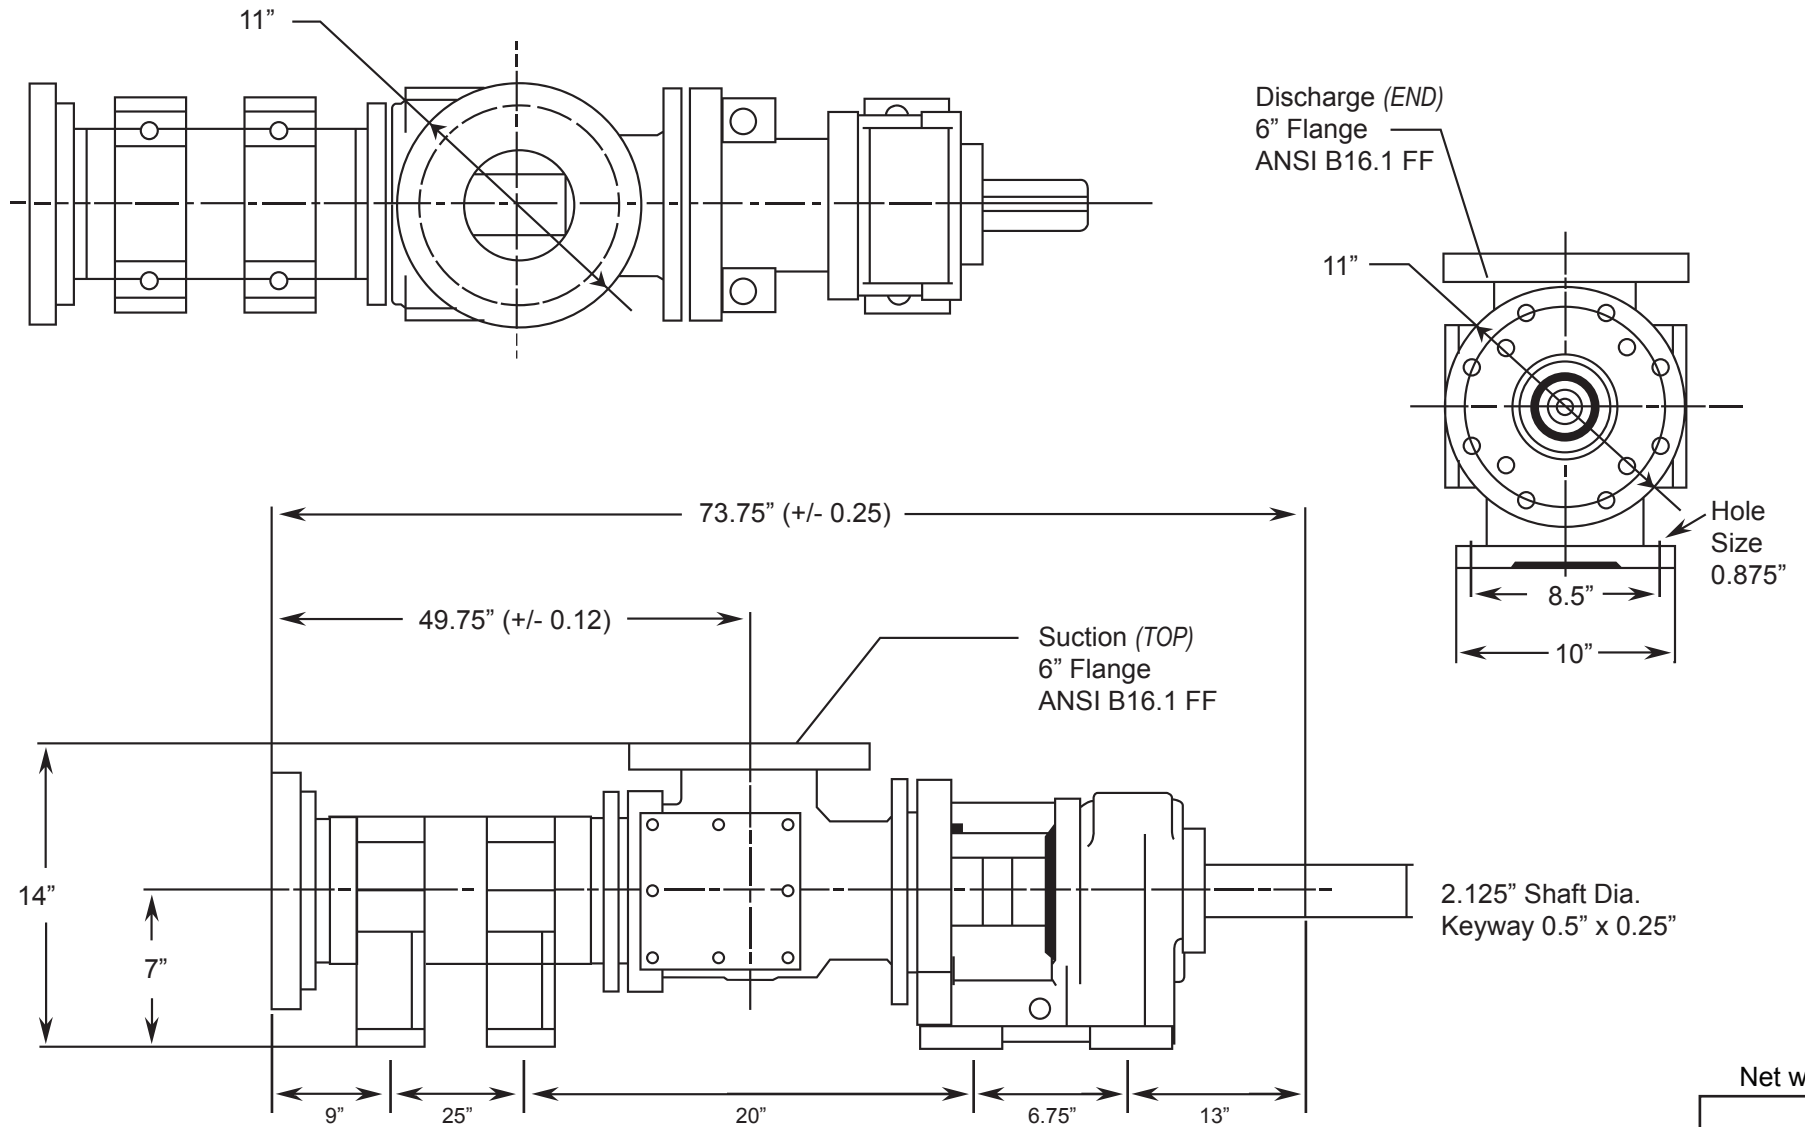

MILLENNIUM SERIES - 2F050GIL

Progressive Cavity Pump

Dimensional Drawings

Net weight

≈ lbs.

715

(Pump Rotation is Clockwise) ALL DIMN: Inches

2 Stage Pump