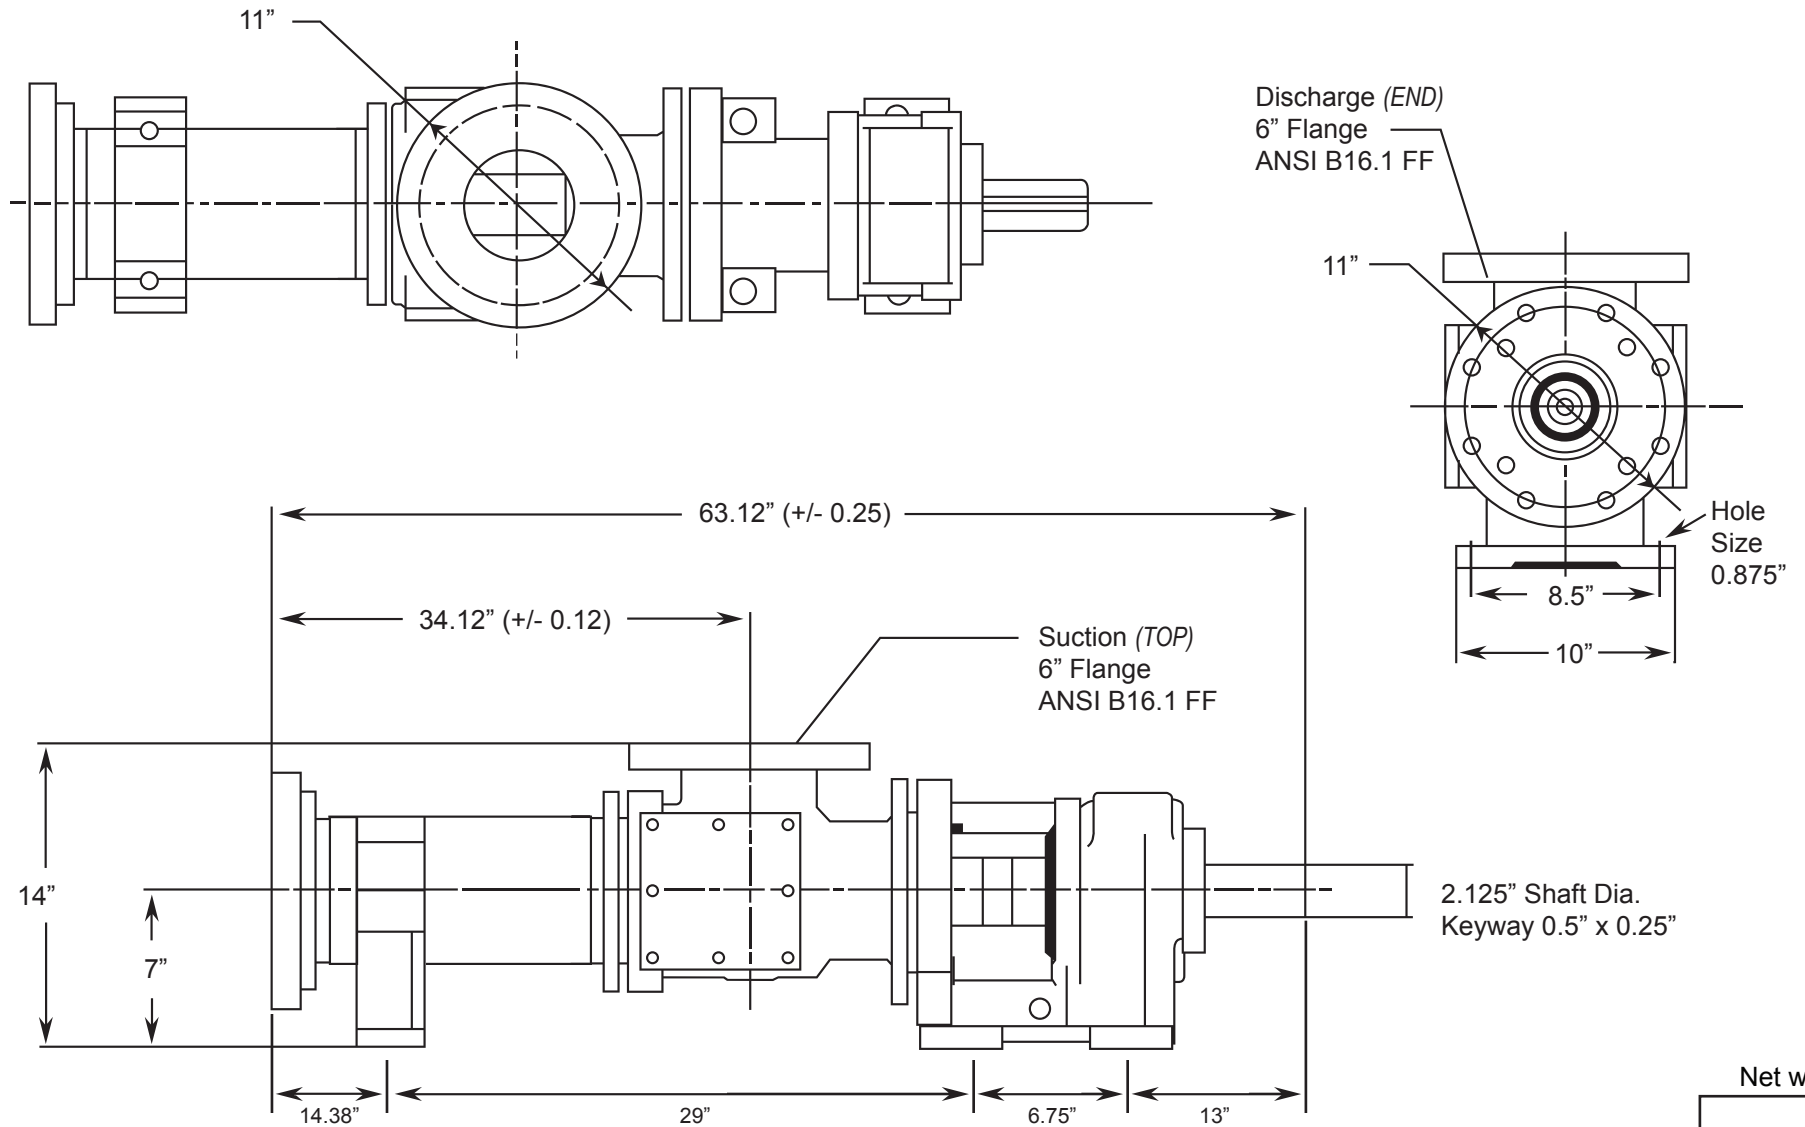

MILLENNIUM SERIES - 2F036GIL

Progressive Cavity Pump

Dimensional Drawings

Net weight

≈ lbs.

715

(Pump Rotation is Clockwise) ALL DIMN: Inches

2 Stage Pump