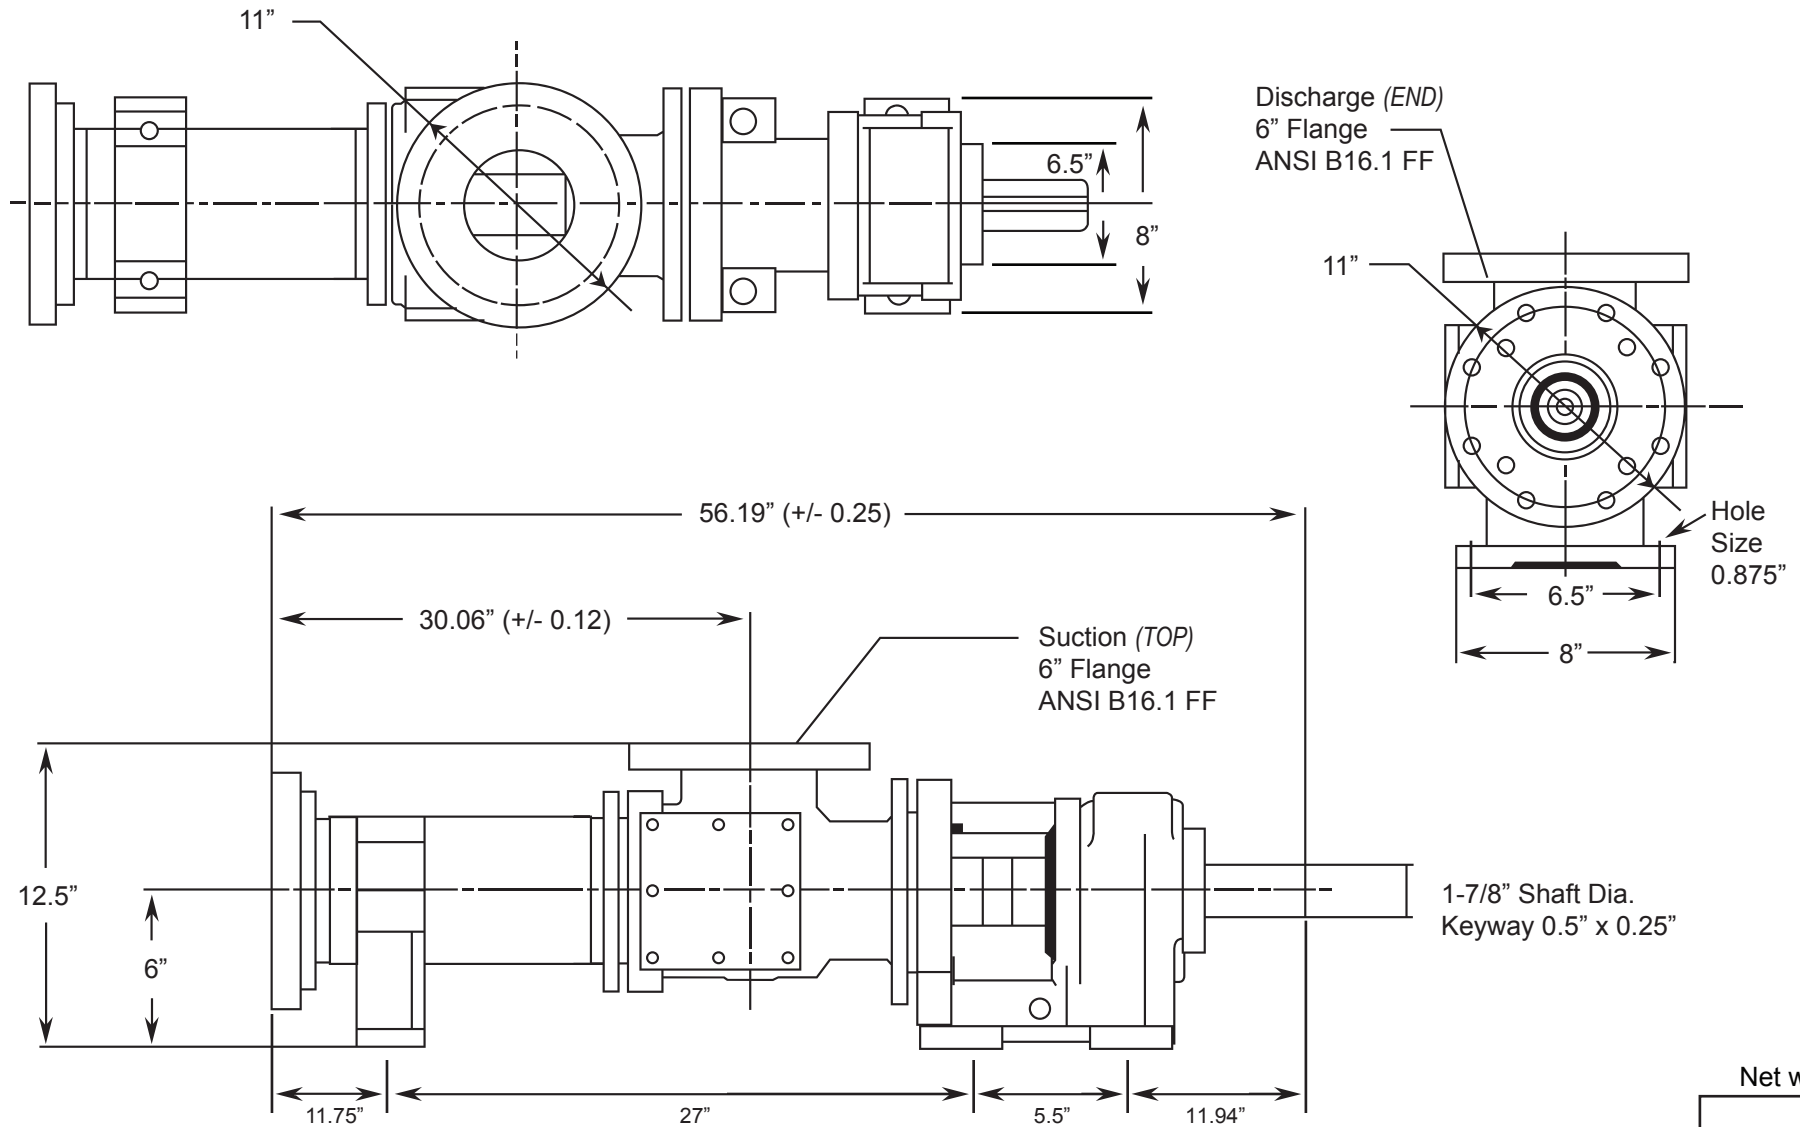

MILLENNIUM SERIES - 2E022GIL

Progressive Cavity Pump

Dimensional Drawings

(Pump Rotation is Clockwise) ALL DIMN: Inches

Net weight

≈ lbs.

520

2 Stage Pump