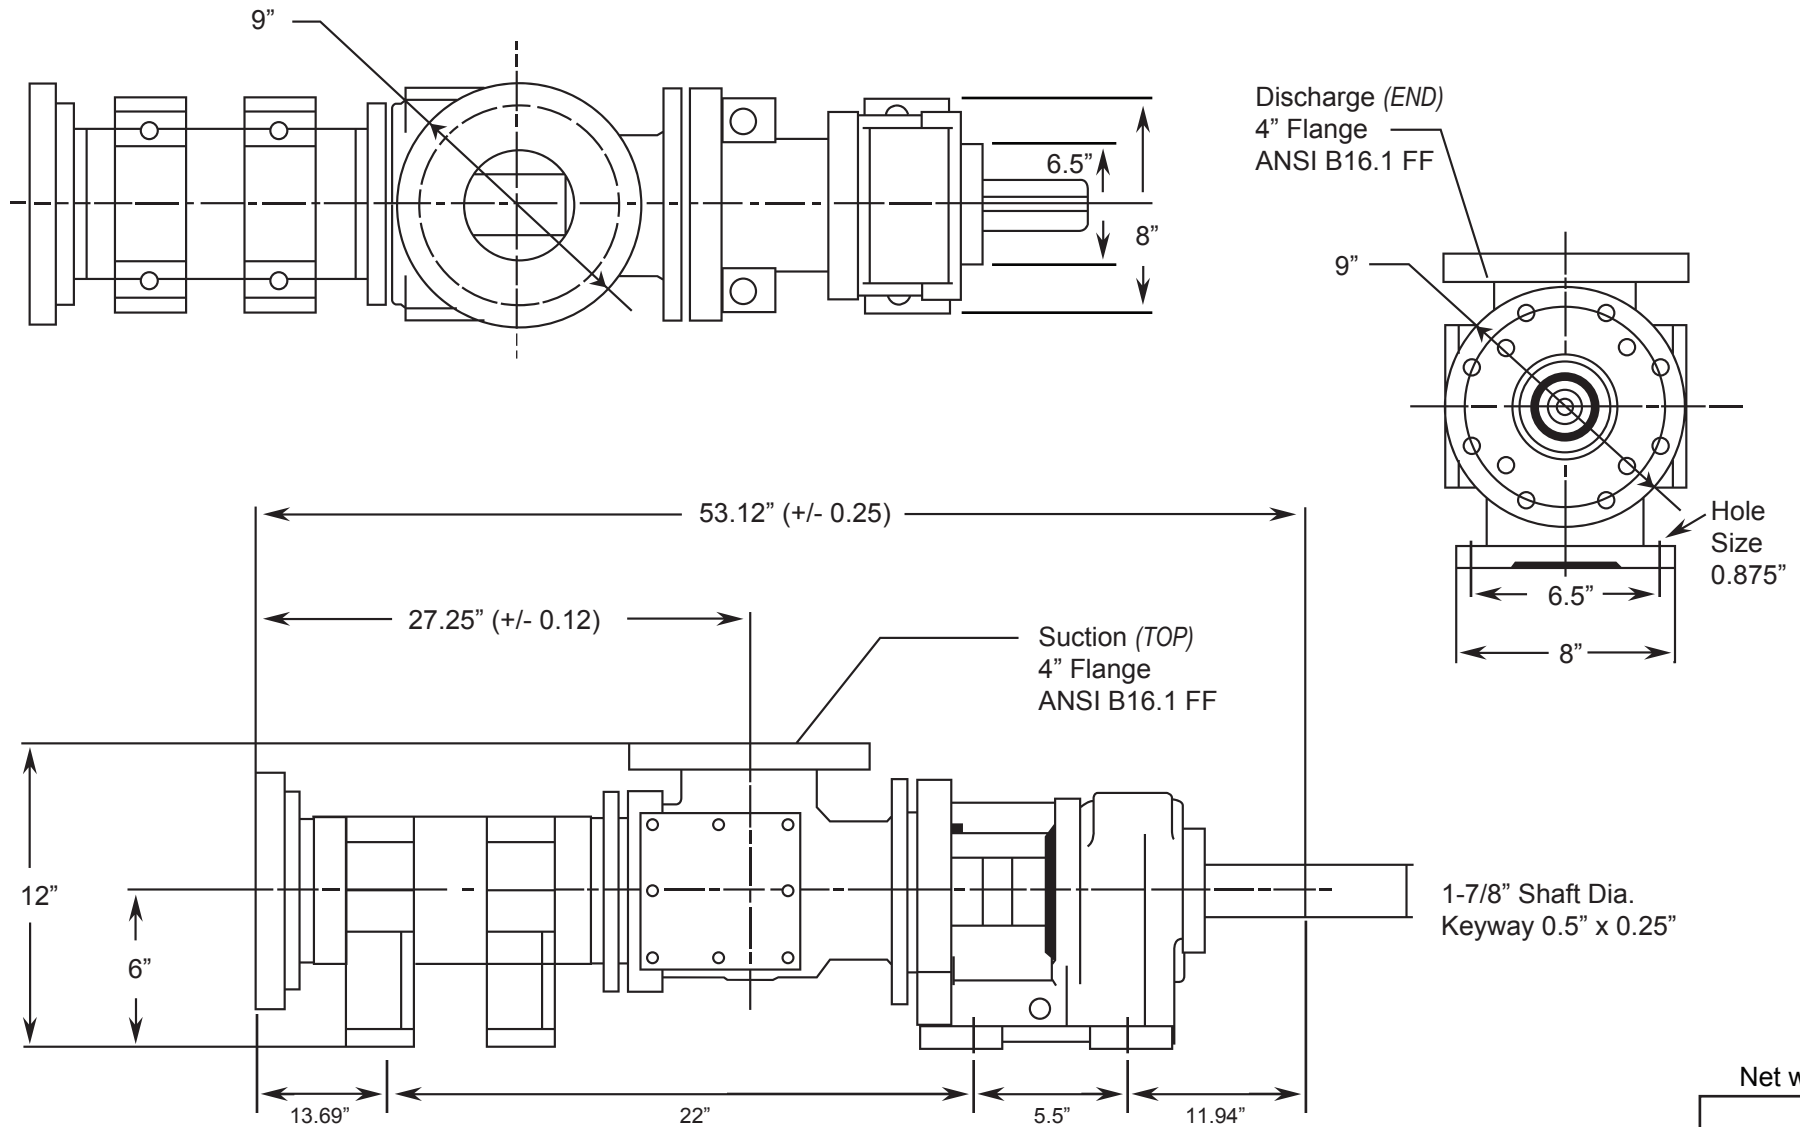

MILLENNIUM SERIES - 2E012GIL

Progressive Cavity Pump

Dimensional Drawings

(Pump Rotation is Clockwise) ALL DIMN: Inches

Net weight

≈ lbs.

390

2 Stage Pump