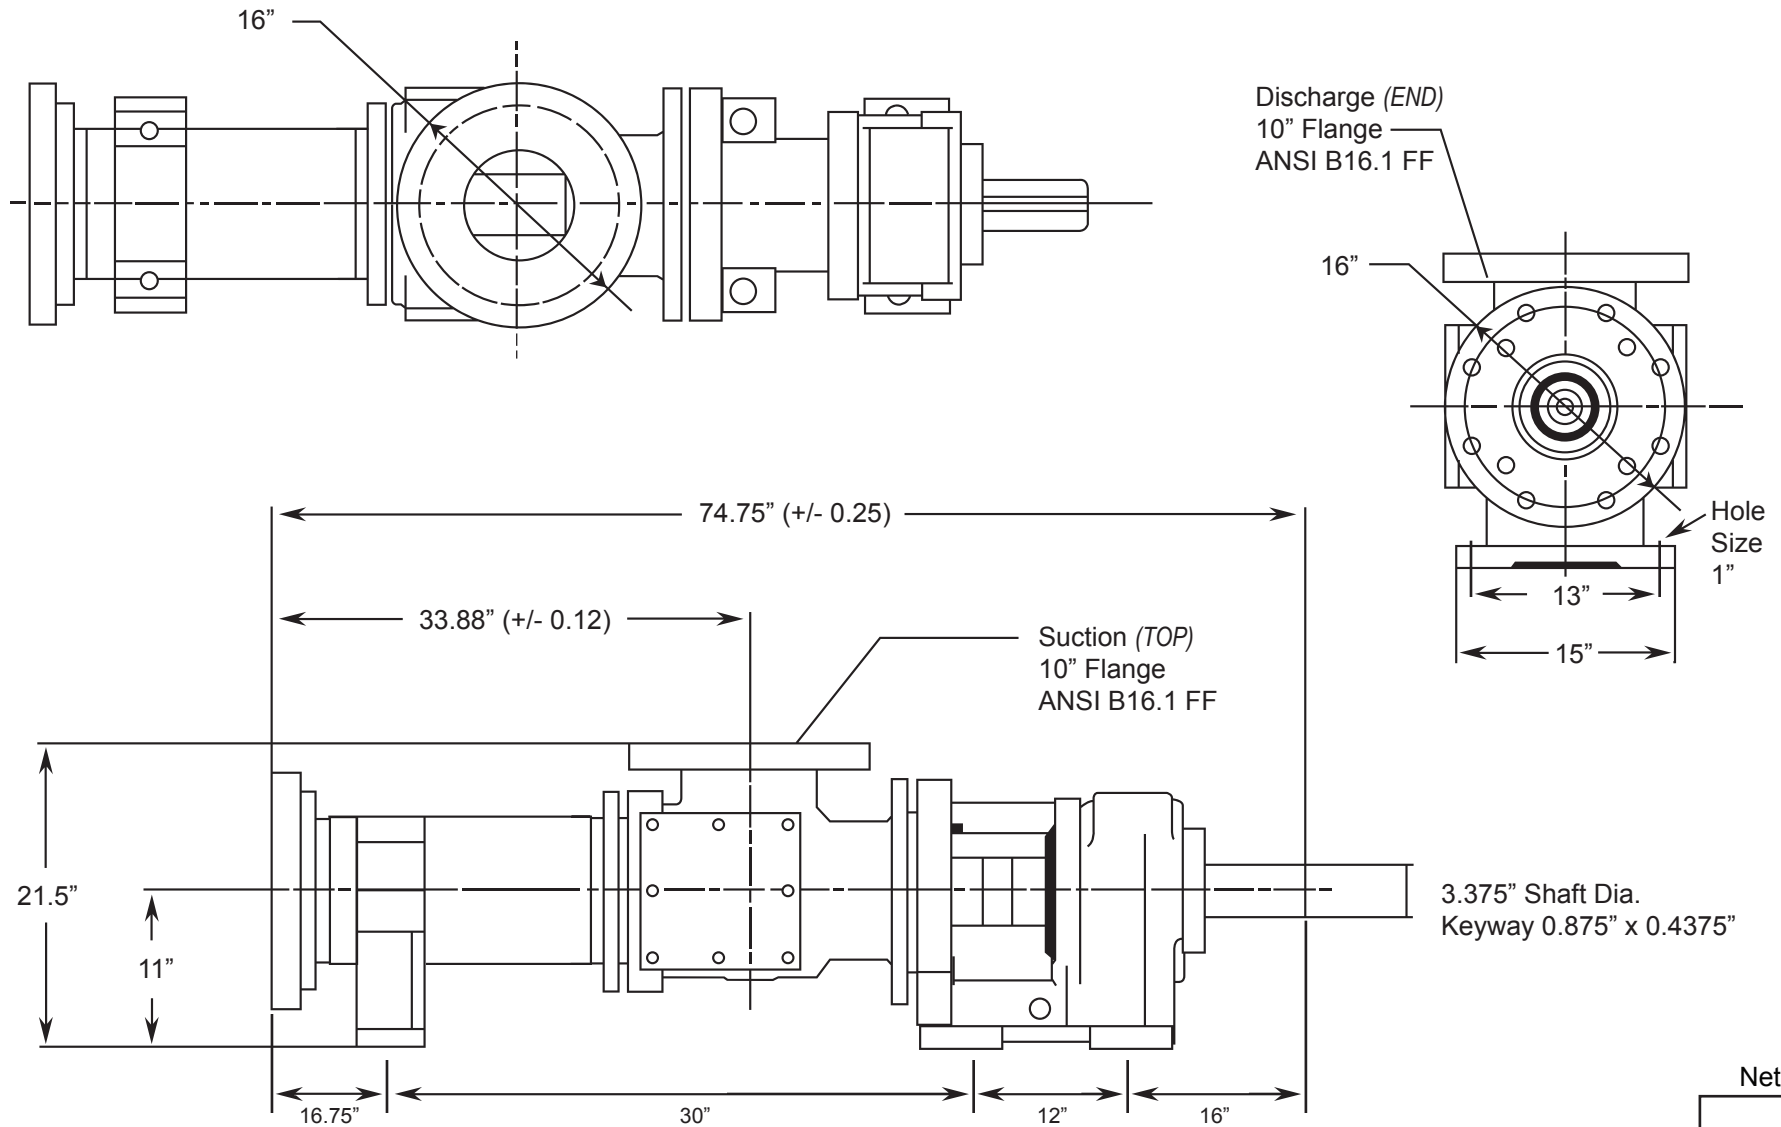

MILLENNIUM SERIES - 1J175G1L

Progressive Cavity Pump

Dimensional Drawings

Net weight

≈ lbs.

2250

(Pump Rotation is Clockwise) ALL DIMN: Inches

1 Stage Pump