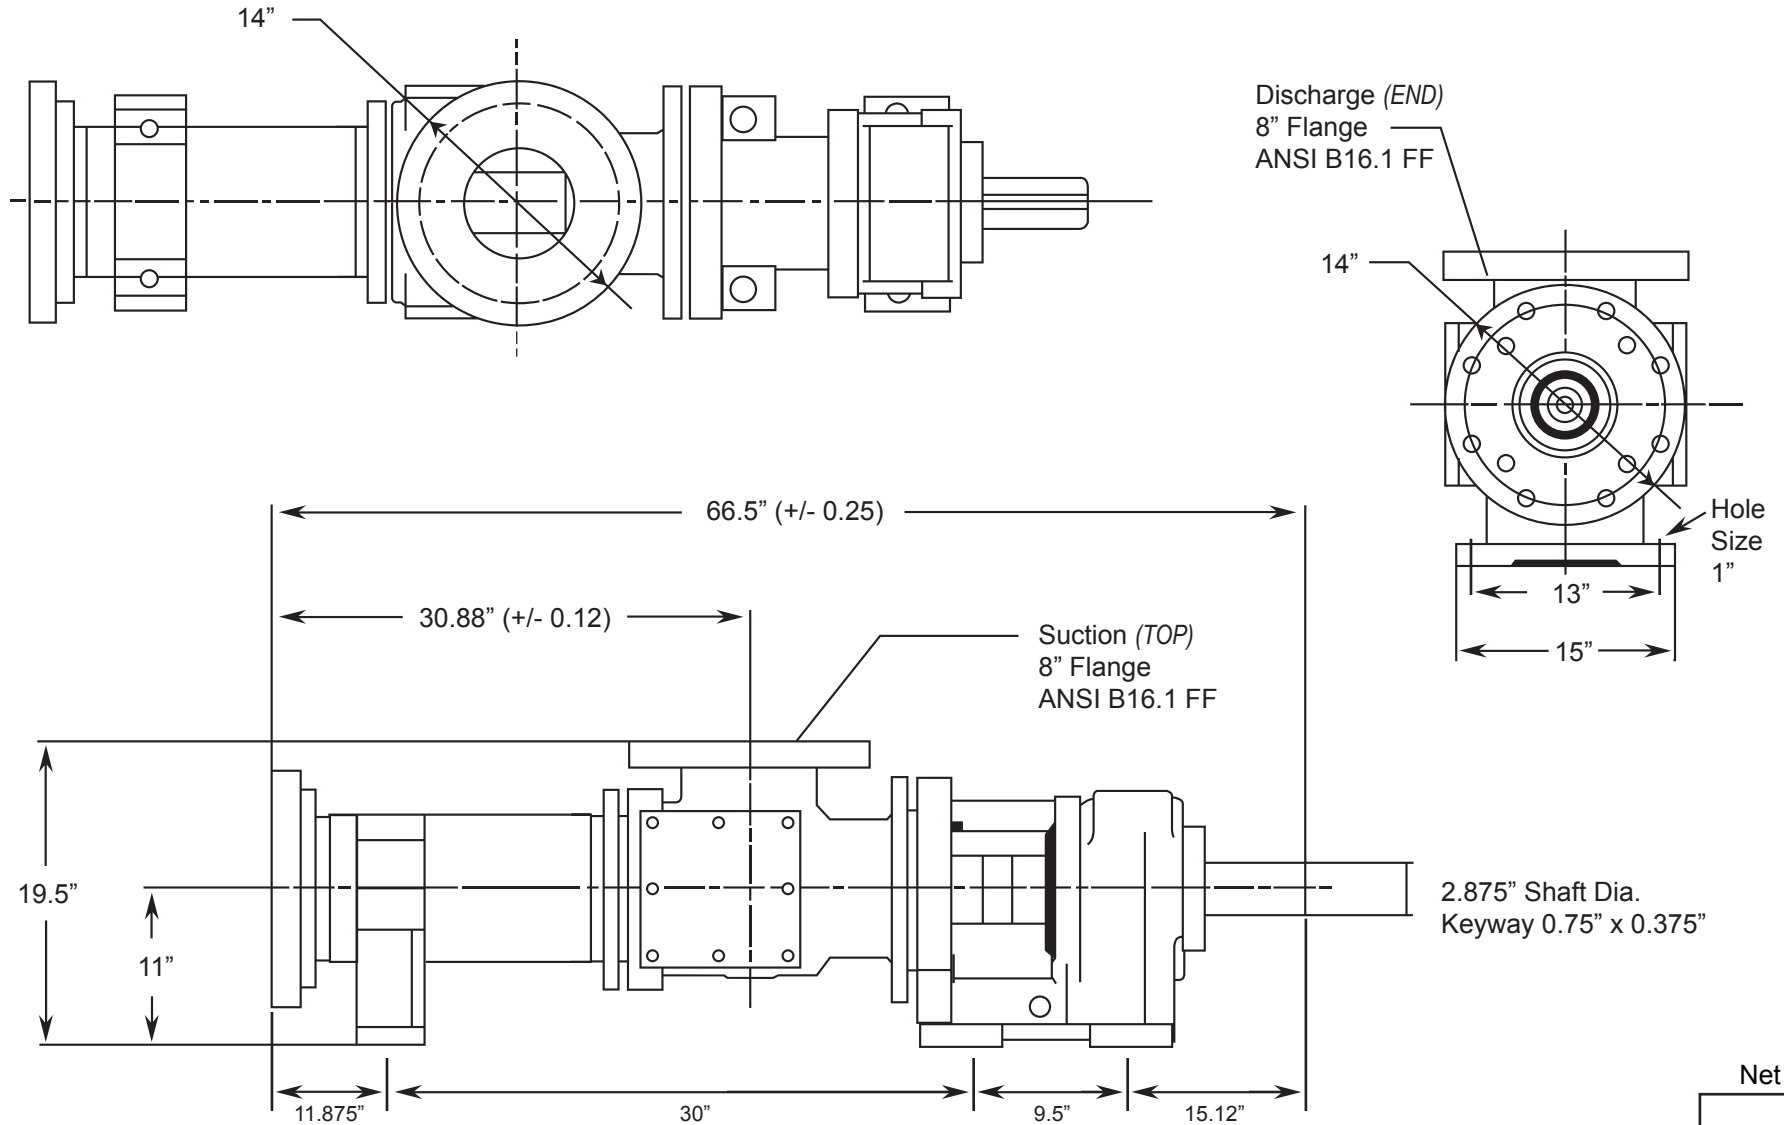

MILLENNIUM SERIES - 1H115GIL

Progressive Cavity Pump

Dimensional Drawings

Net weight

≈ lbs.

1700

(Pump Rotation is Clockwise) ALL DIMN: Inches

1 Stage Pump