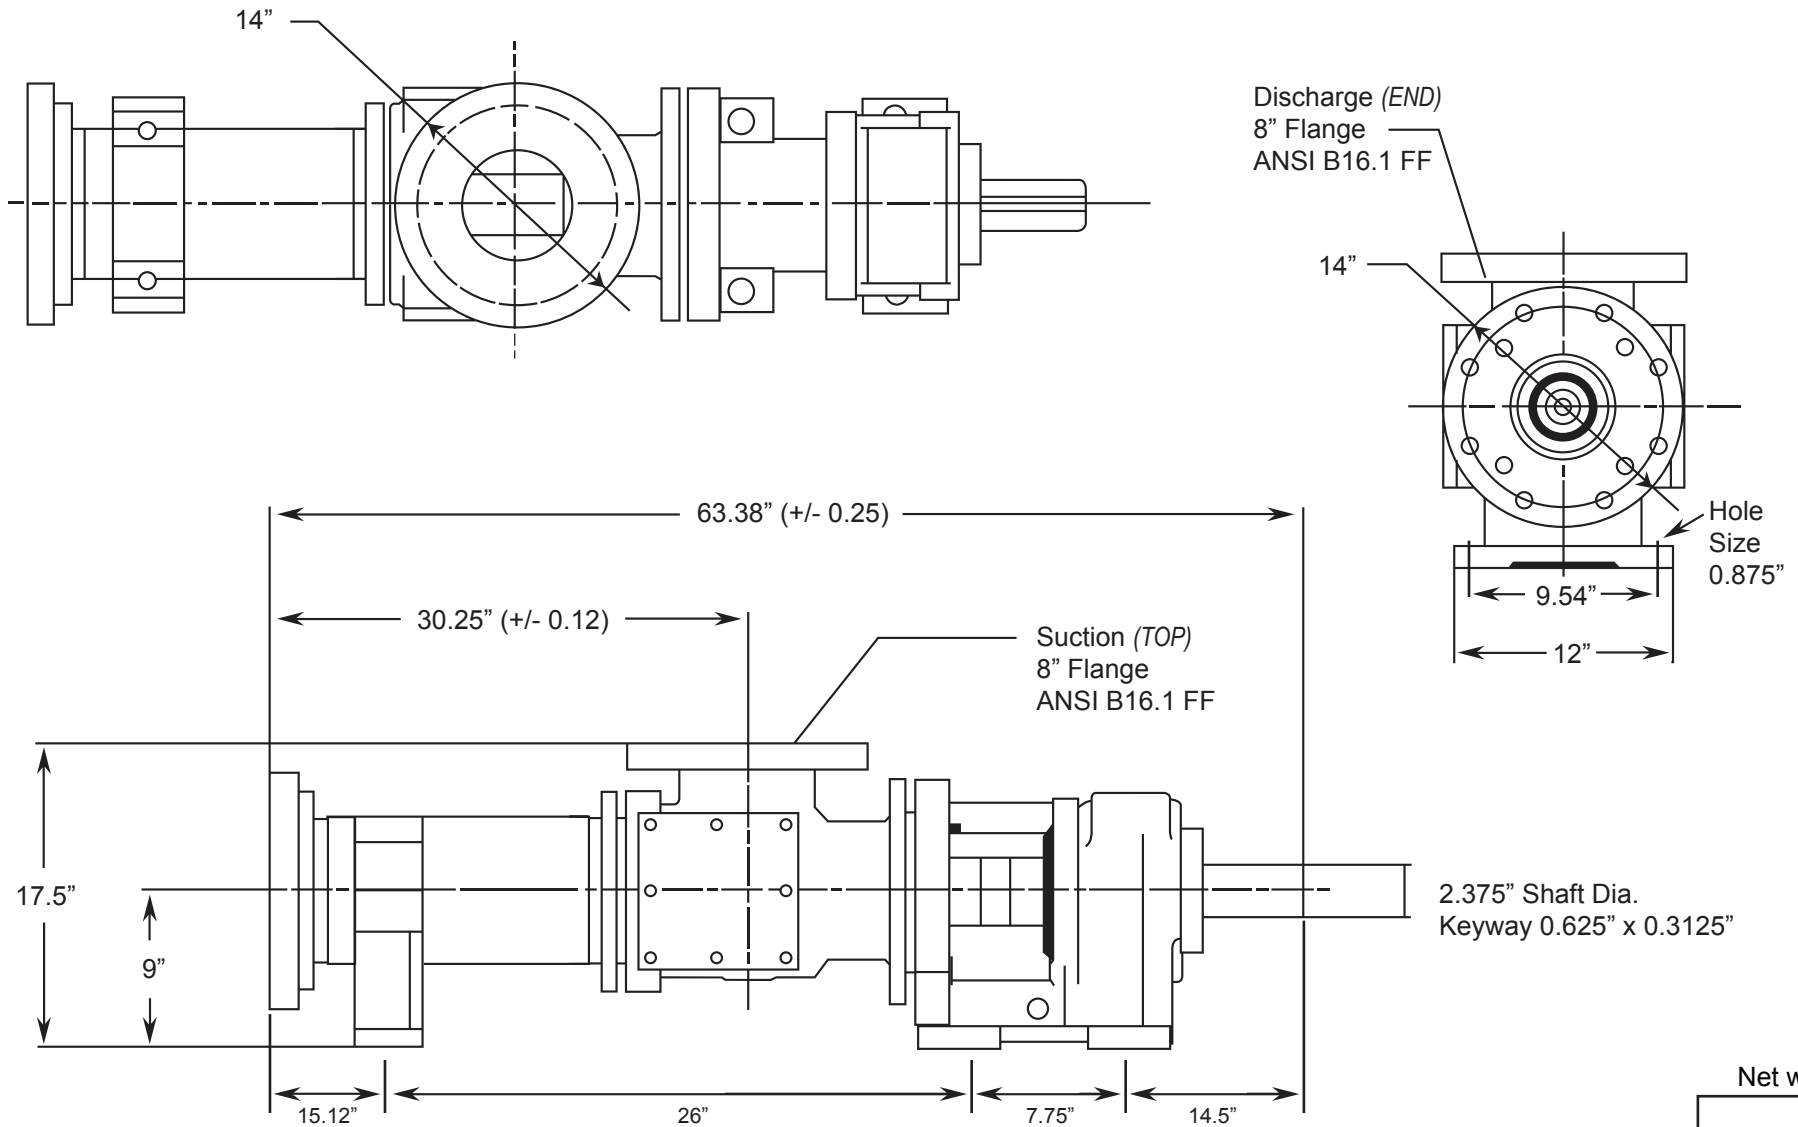

MILLENNIUM SERIES - 1G090GIL

Progressive Cavity Pump

Dimensional Drawings

Net weight

≈ lbs.

1125

(Pump Rotation is Clockwise) ALL DIMN: Inches

1 Stage Pump