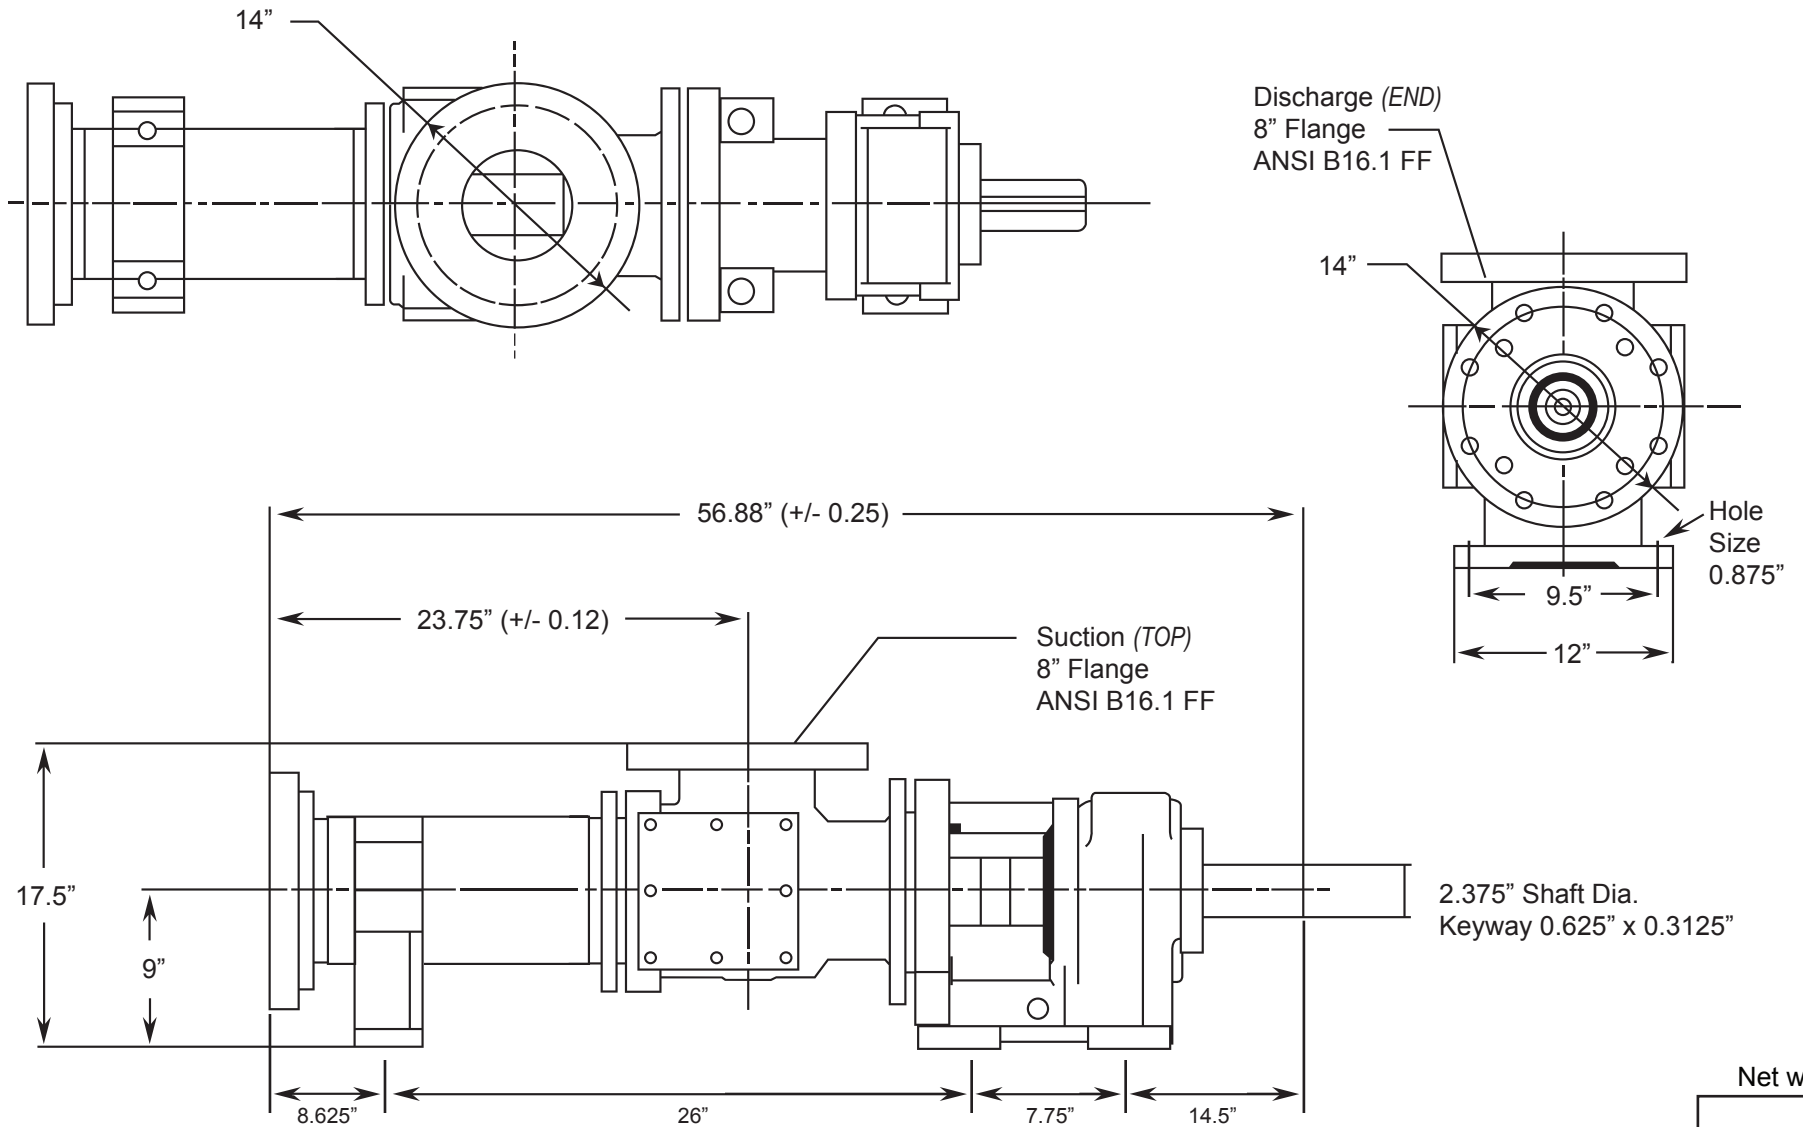

# MILLENNIUM SERIES - 1G065GIL

Progressive Cavity Pump

Dimensional Drawings

Net weight

≈ lbs.

**1125**

(Pump Rotation is Clockwise) ALL DIMN: Inches

**1 Stage Pump**