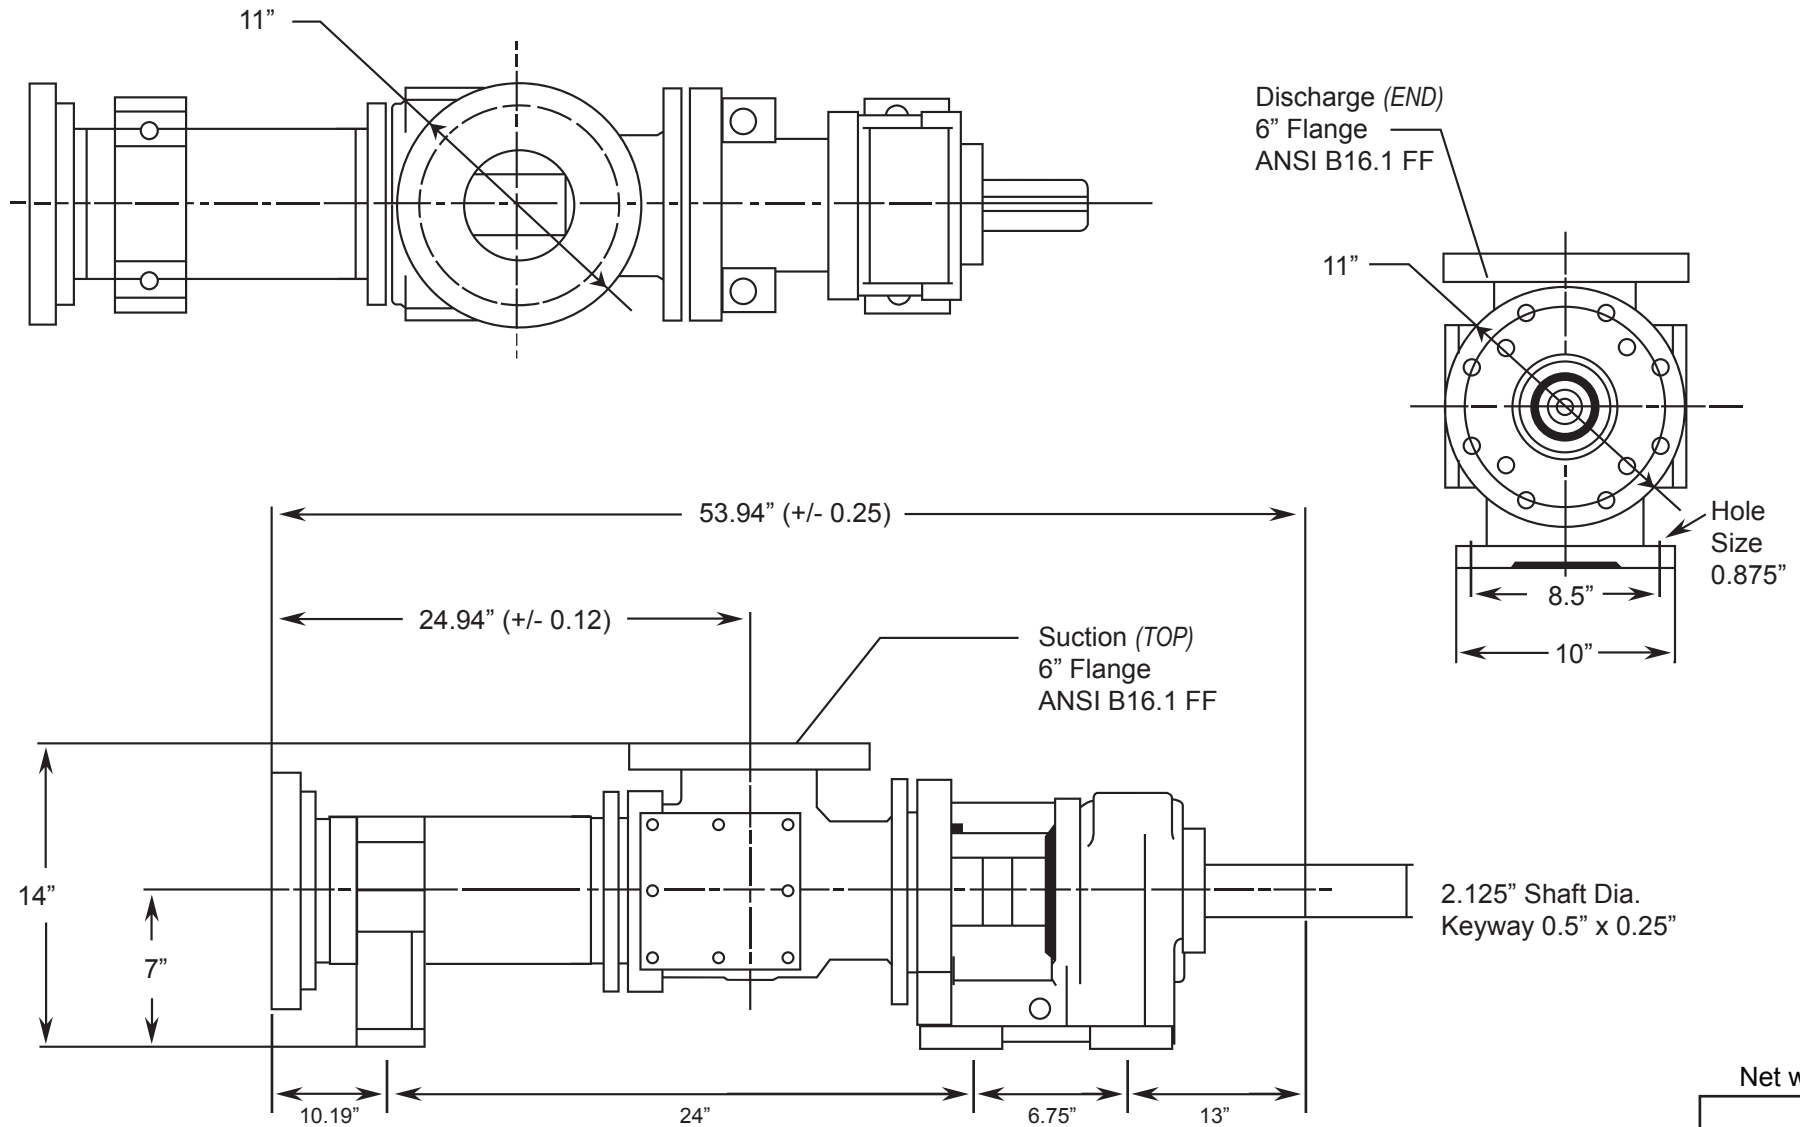

MILLENNIUM SERIES - 1F050GIL

Progressive Cavity Pump

Dimensional Drawings

(Pump Rotation is Clockwise) ALL DIMN: Inches

Net weight

≈ lbs.

565

1 Stage Pump