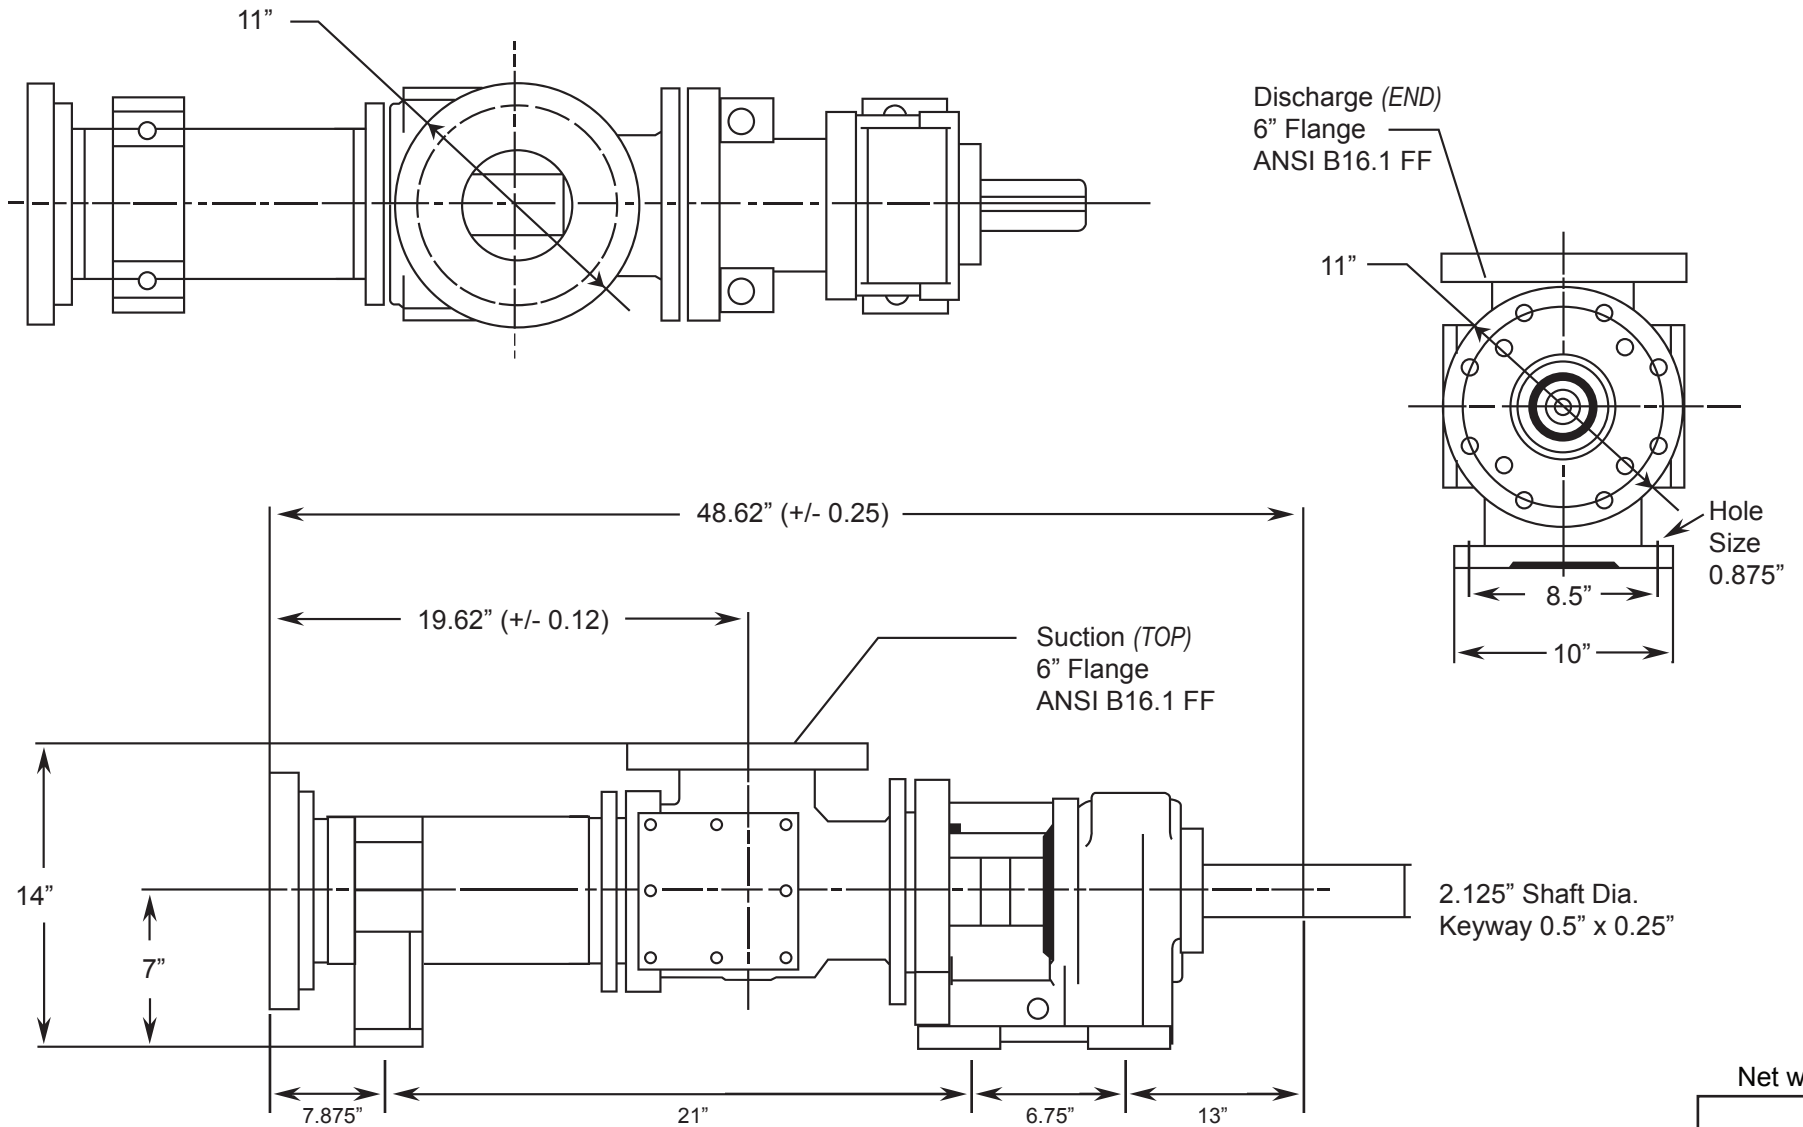

MILLENNIUM SERIES - IFO36GIL

Progressive Cavity Pump

Dimensional Drawings

(Pump Rotation is Clockwise) ALL DIMN: Inches

Net weight

≈ lbs.

565

1 Stage Pump