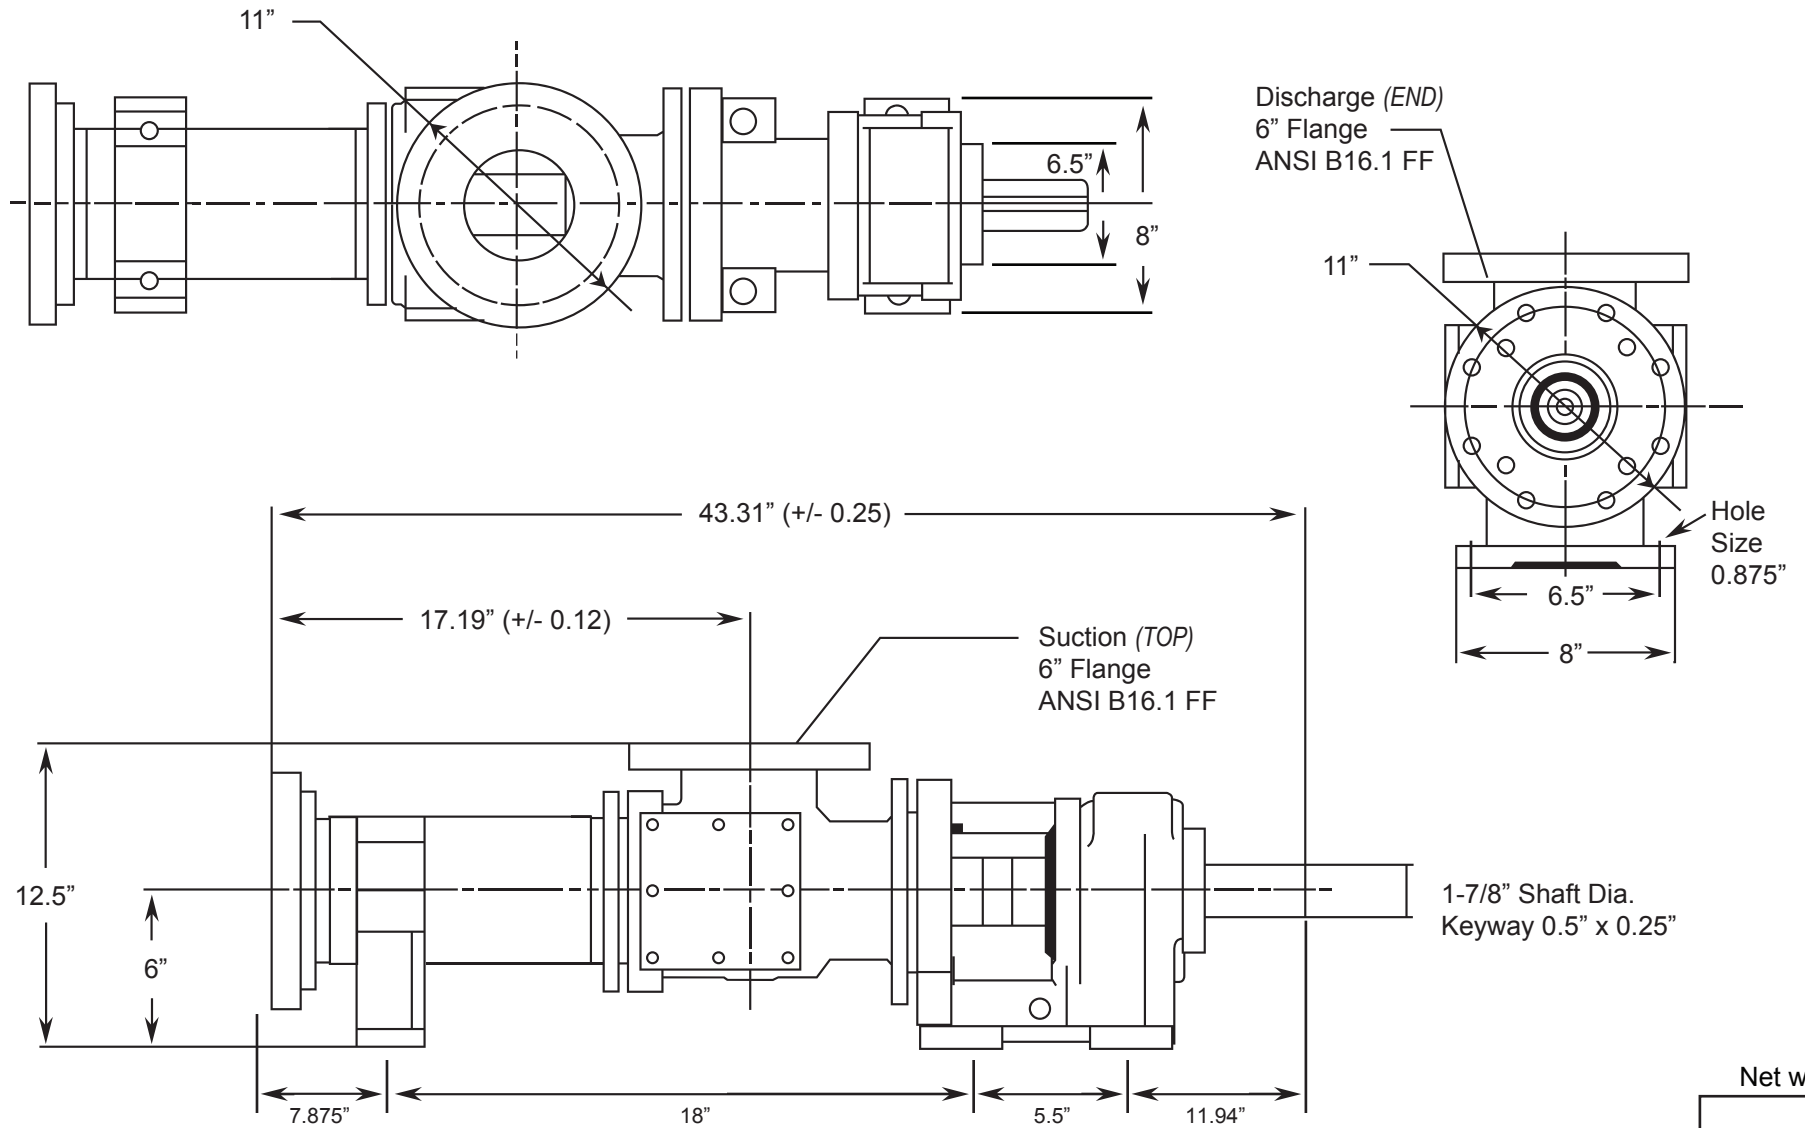

# MILLENNIUM SERIES - 1EO22GIL

Progressive Cavity Pump

Dimensional Drawings

(Pump Rotation is Clockwise) ALL DIMN: Inches

Net weight

≈ lbs.

**440**

**1 Stage Pump**