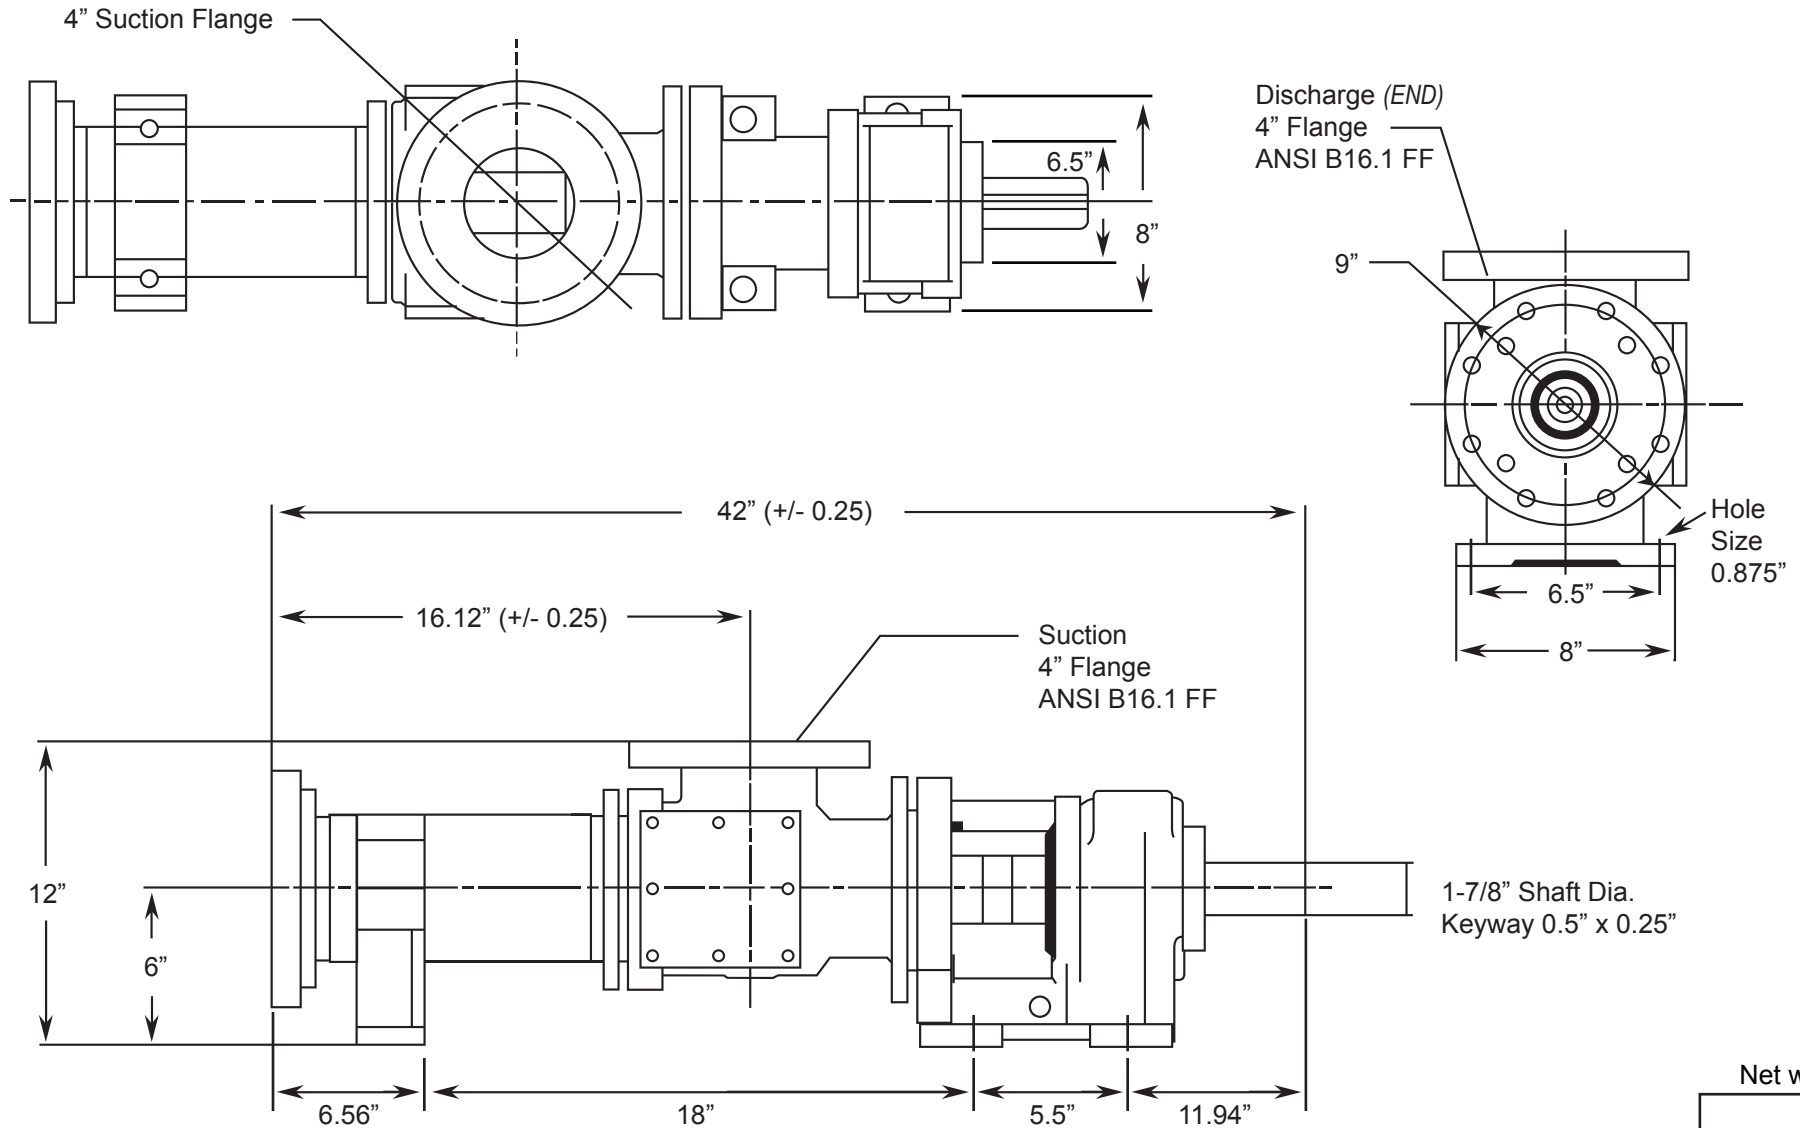

# MILLENNIUM SERIES - 1E012GIL

Progressive Cavity Pump

Dimensional Drawings

(Pump Rotation is Clockwise) ALL DIMN: Inches

Net weight

≈ lbs.

**360**

**1 Stage Pump**