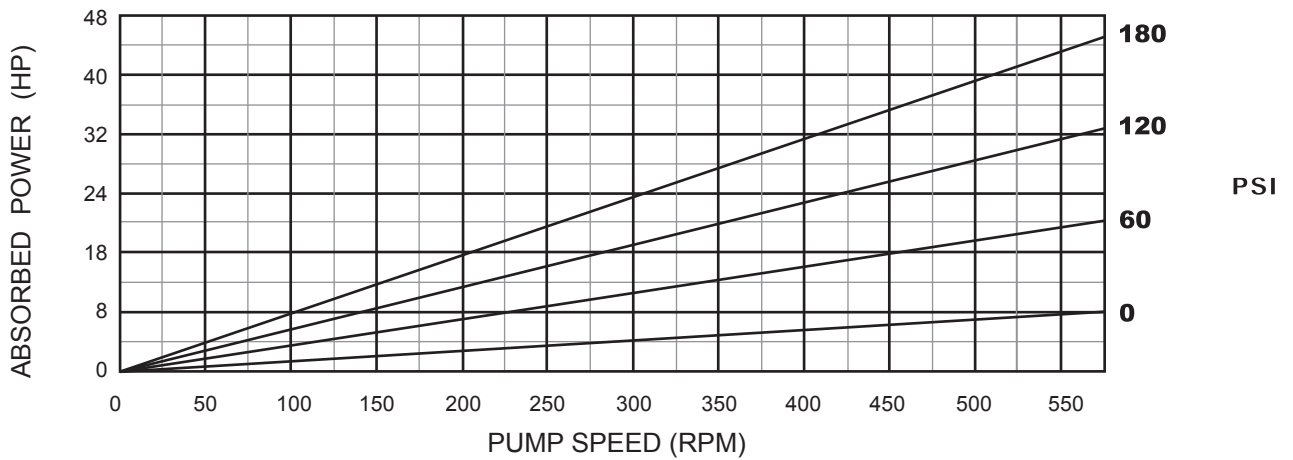

MILLENNIUM SERIES - 2G065GIL

Progressive Cavity Pump

Performance Curves

2 Stage Pump

70 Durometer (Performance based on water)