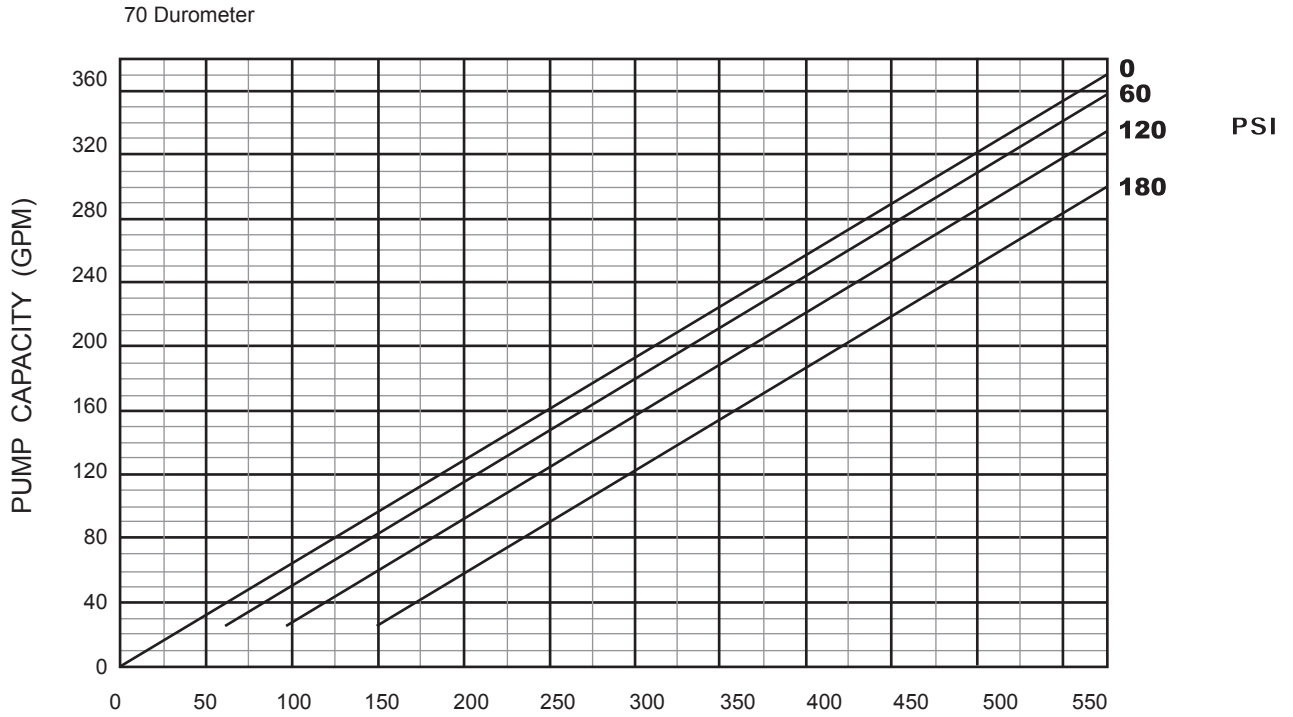

MILLENNIUM SERIES - 2G065GIL

Progressive Cavity Pump

Performance Curves

2 Stage Pump

70 Durometer (Performance based on water)