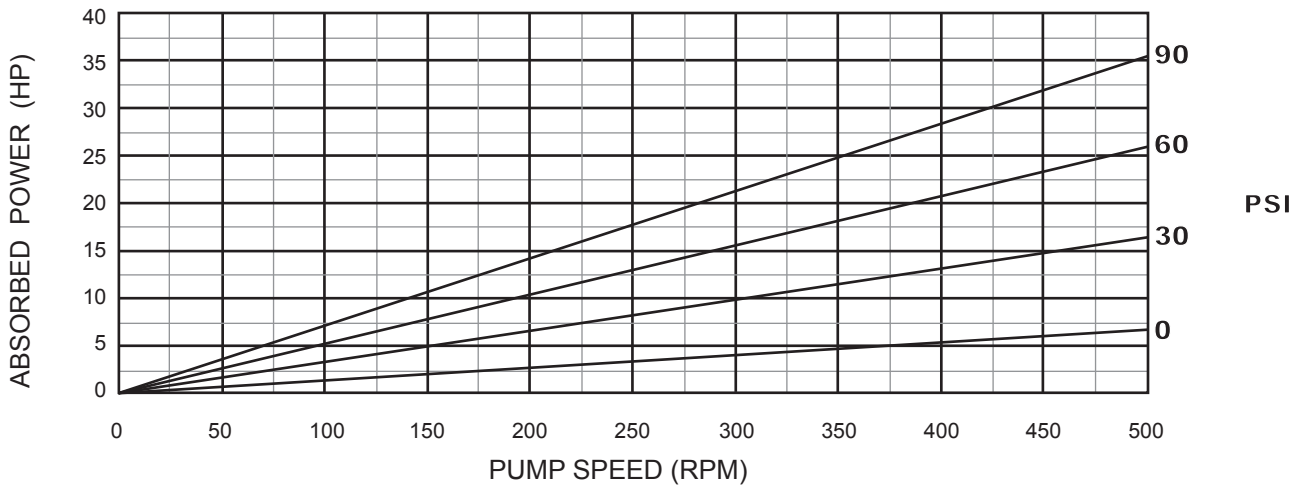

MILLENNIUM SERIES - 1H115GIL

Progressive Cavity Pump

Performance Curves

1 Stage Pump

70 Durometer (Performance based on water)

P: 847.640.7867 F: 847.640.7855
2525 Clearbrook Drive Arlington Heights, IL 60005