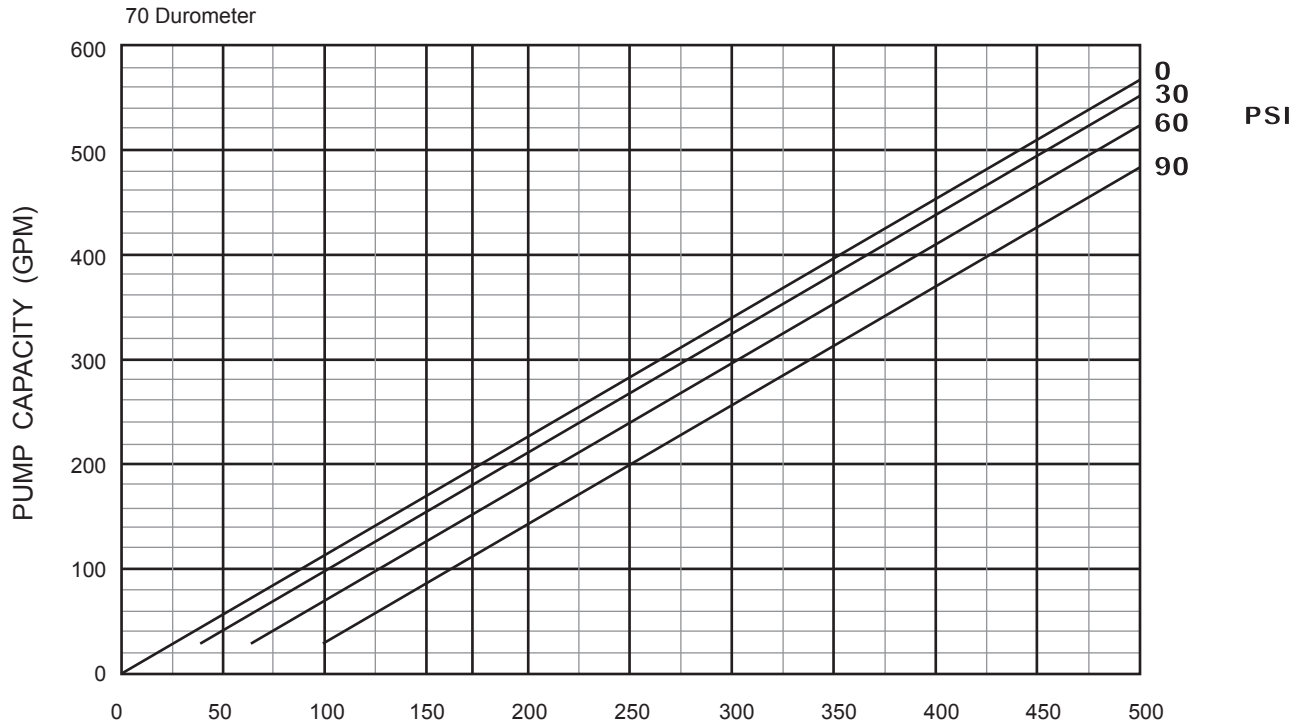

MILLENNIUM SERIES - 1H115GIL

Progressive Cavity Pump

Performance Curves

1 Stage Pump

70 Durometer (Performance based on water)

P: 847.640.7867 F: 847.640.7855
2525 Clearbrook Drive Arlington Heights, IL 60005