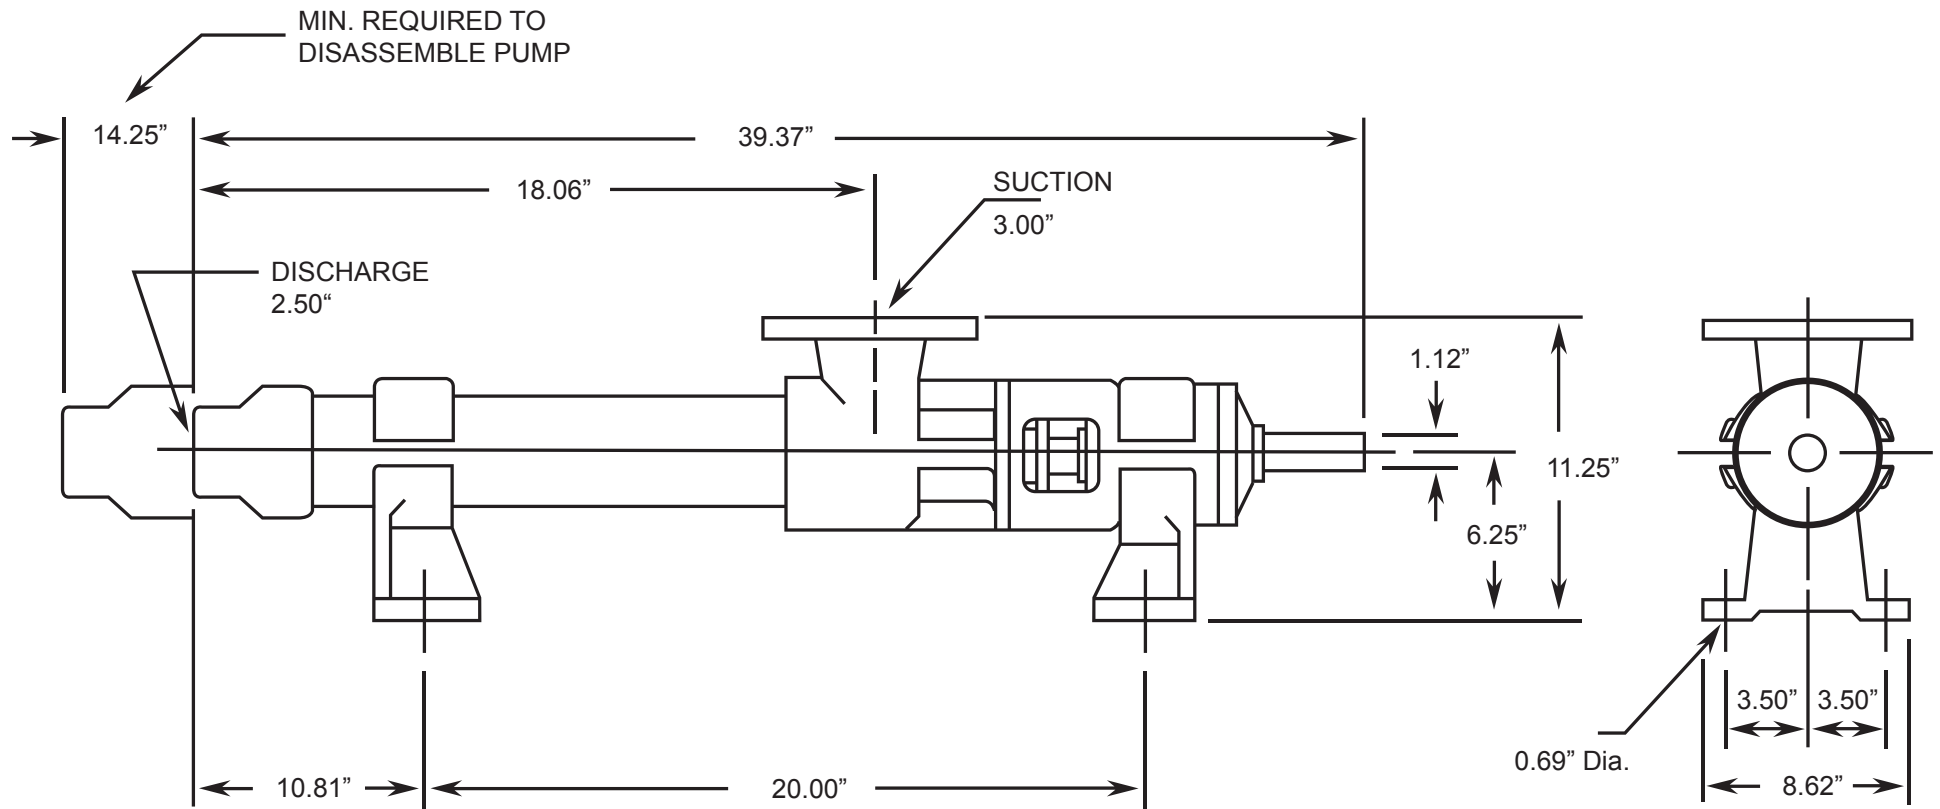

LIBERTY SERIES - 1LL6

Progressive Cavity Pump

Dimensional Drawings

Net weight

≈ lbs.

141

ALL DIMN: Inches

1 Stage Pump