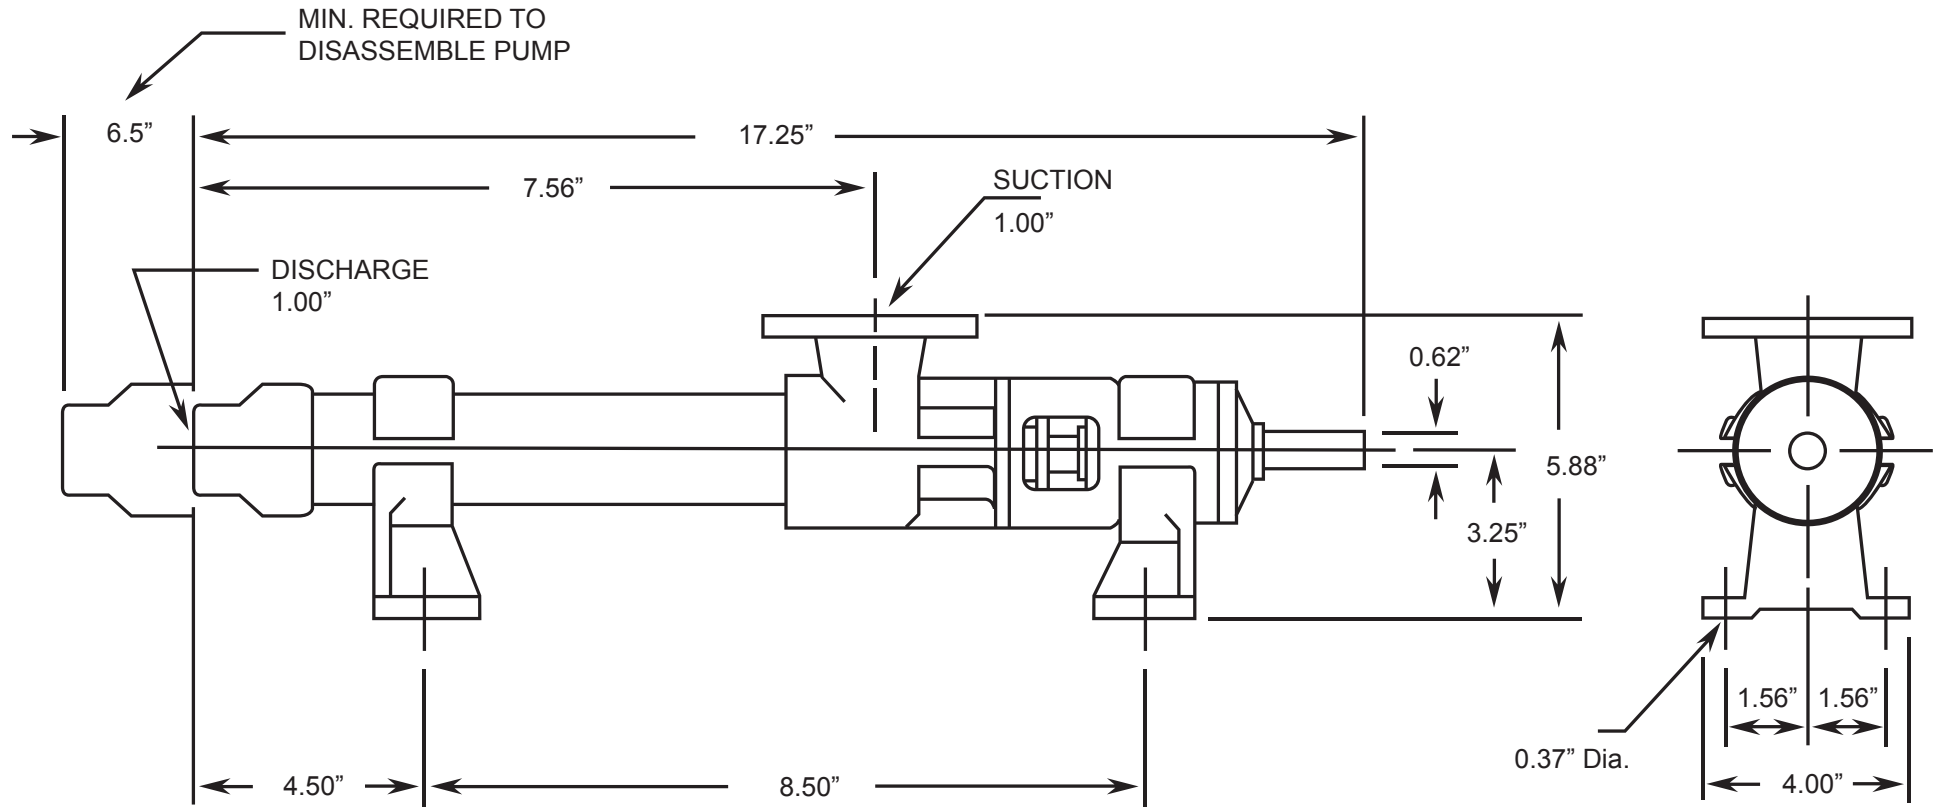

LIBERTY SERIES - 1LL2

Progressive Cavity Pump

Dimensional Drawings

Net weight

≈ lbs.

22

ALL DIMN: Inches

1 Stage Pump