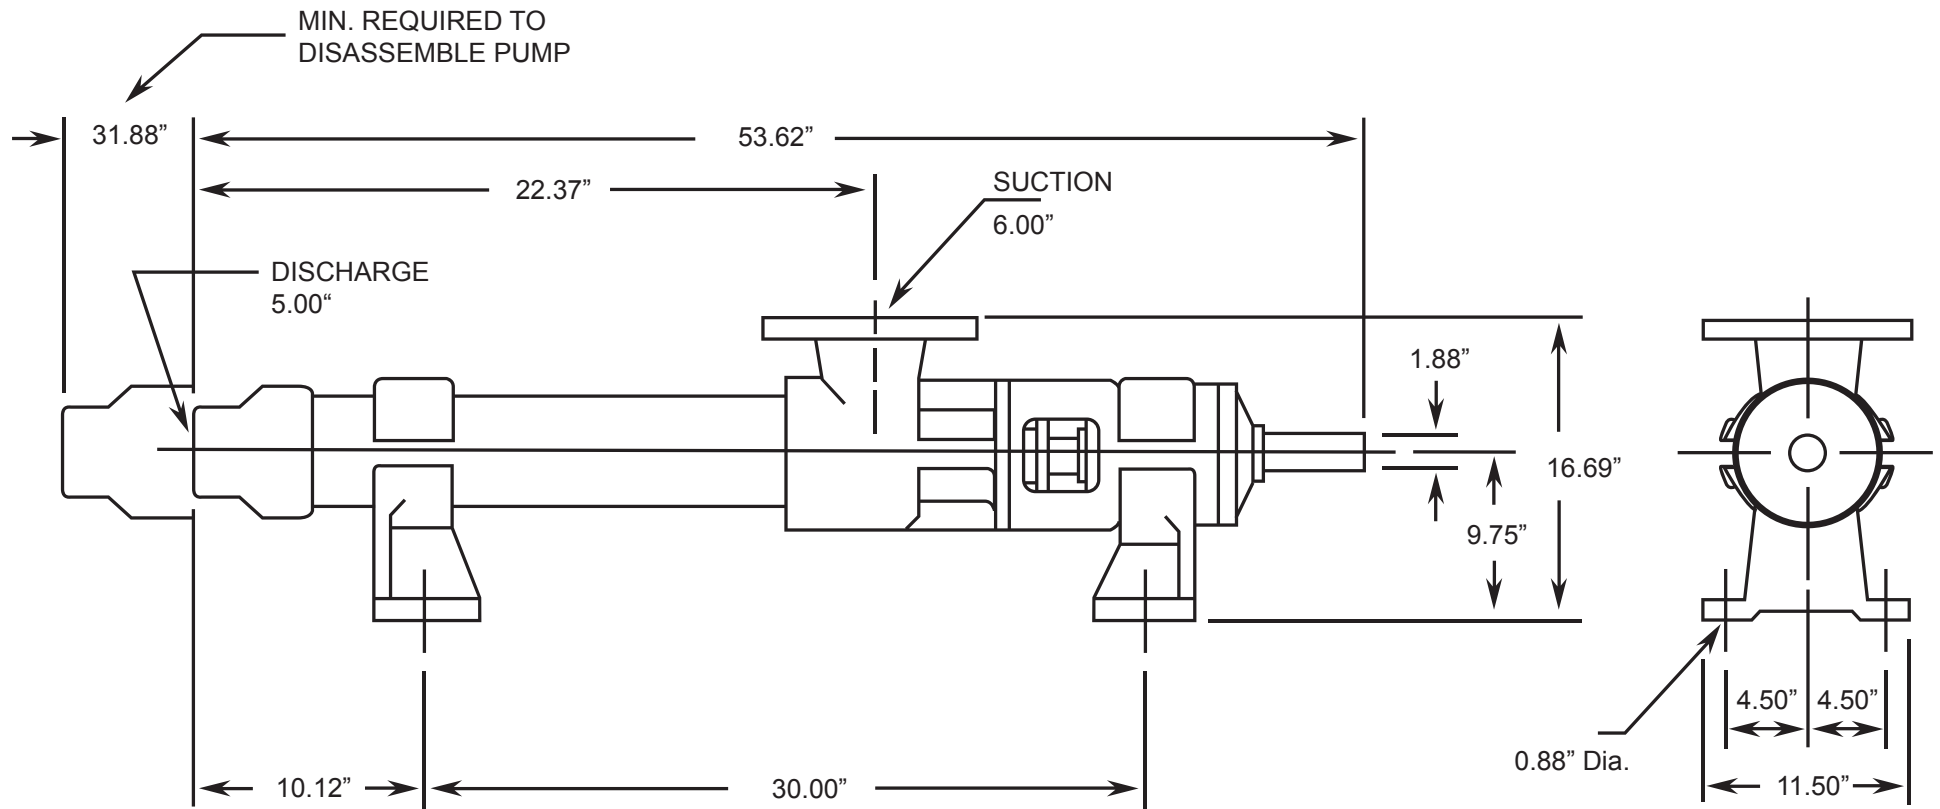

LIBERTY SERIES - 1LL10

Progressive Cavity Pump

Dimensional Drawings

Net weight

≈ lbs.

412

ALL DIMN: Inches

1 Stage Pump