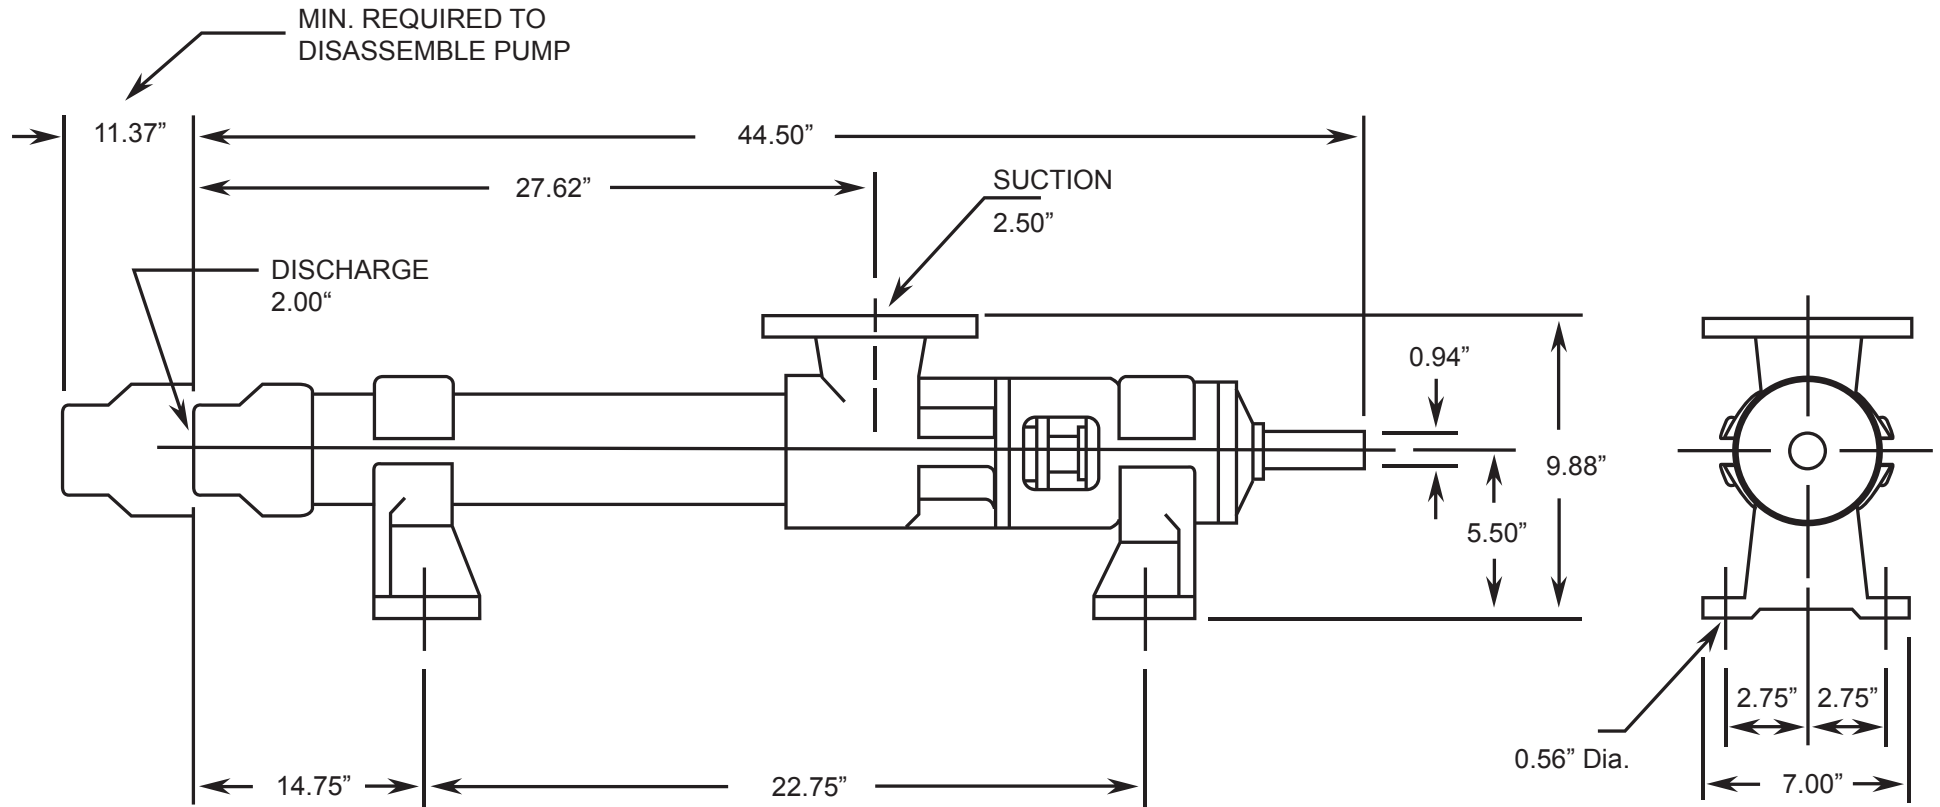

# LIBERTY SERIES - 3LL4

Progressive Cavity Pump

Dimensional Drawings

Net weight

≈ lbs.

**97**

ALL DIMN: Inches

**3 Stage Pump**