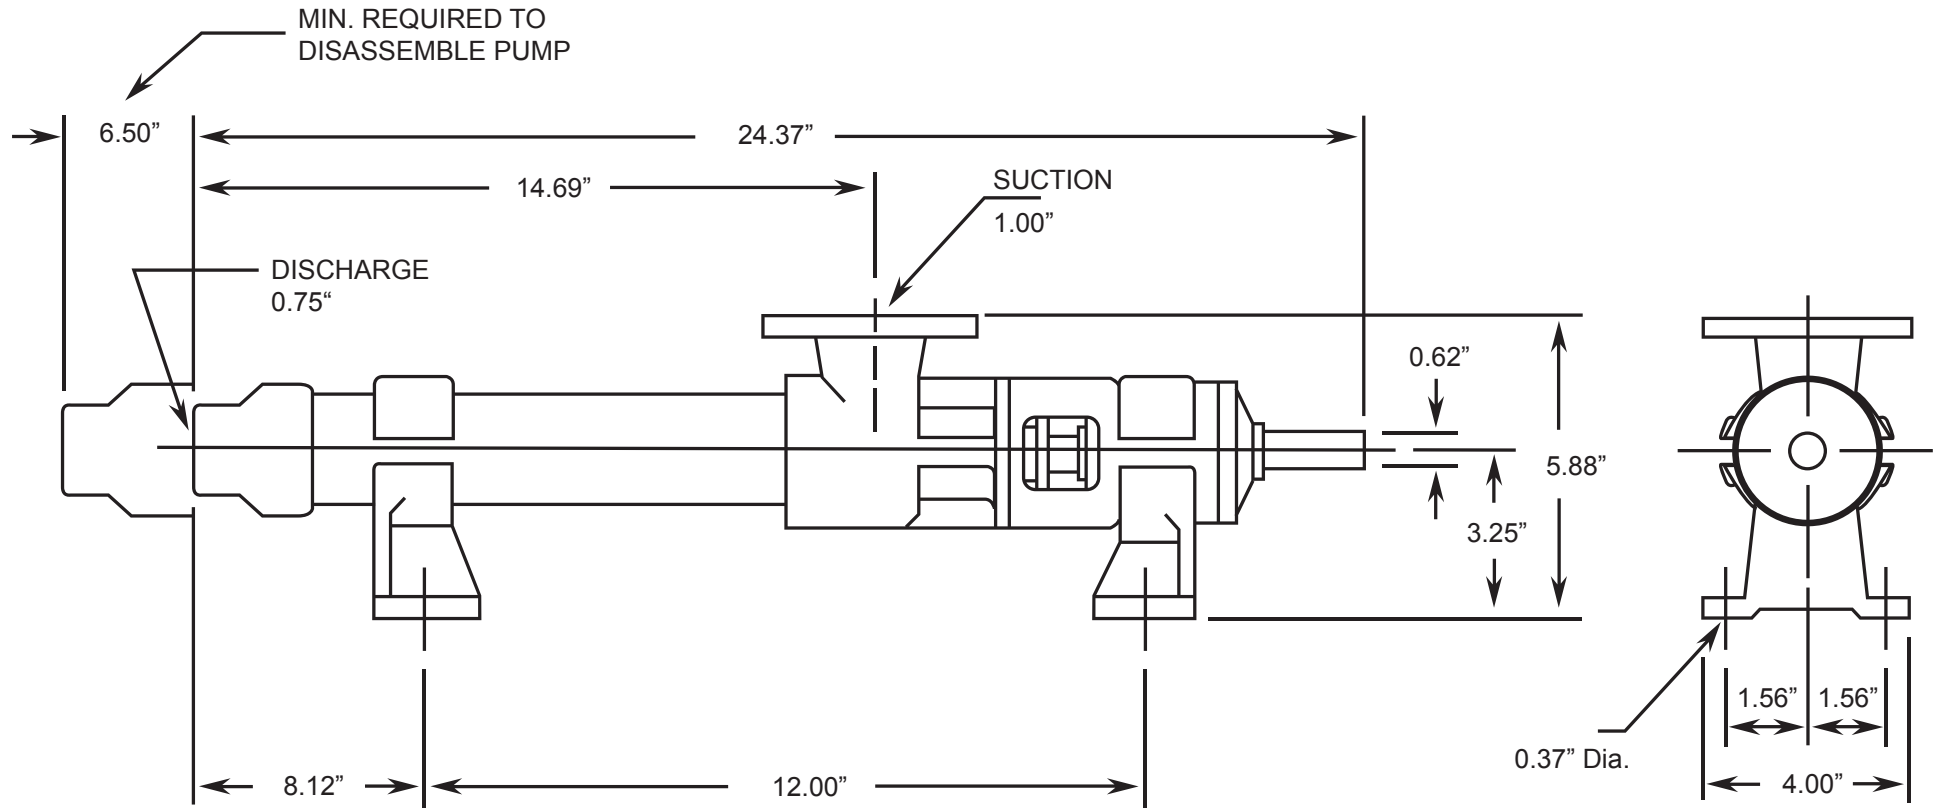

LIBERTY SERIES - 3LL2

Progressive Cavity Pump

Dimensional Drawings

Net weight

≈ lbs.

31

ALL DIMN: Inches

3 Stage Pump