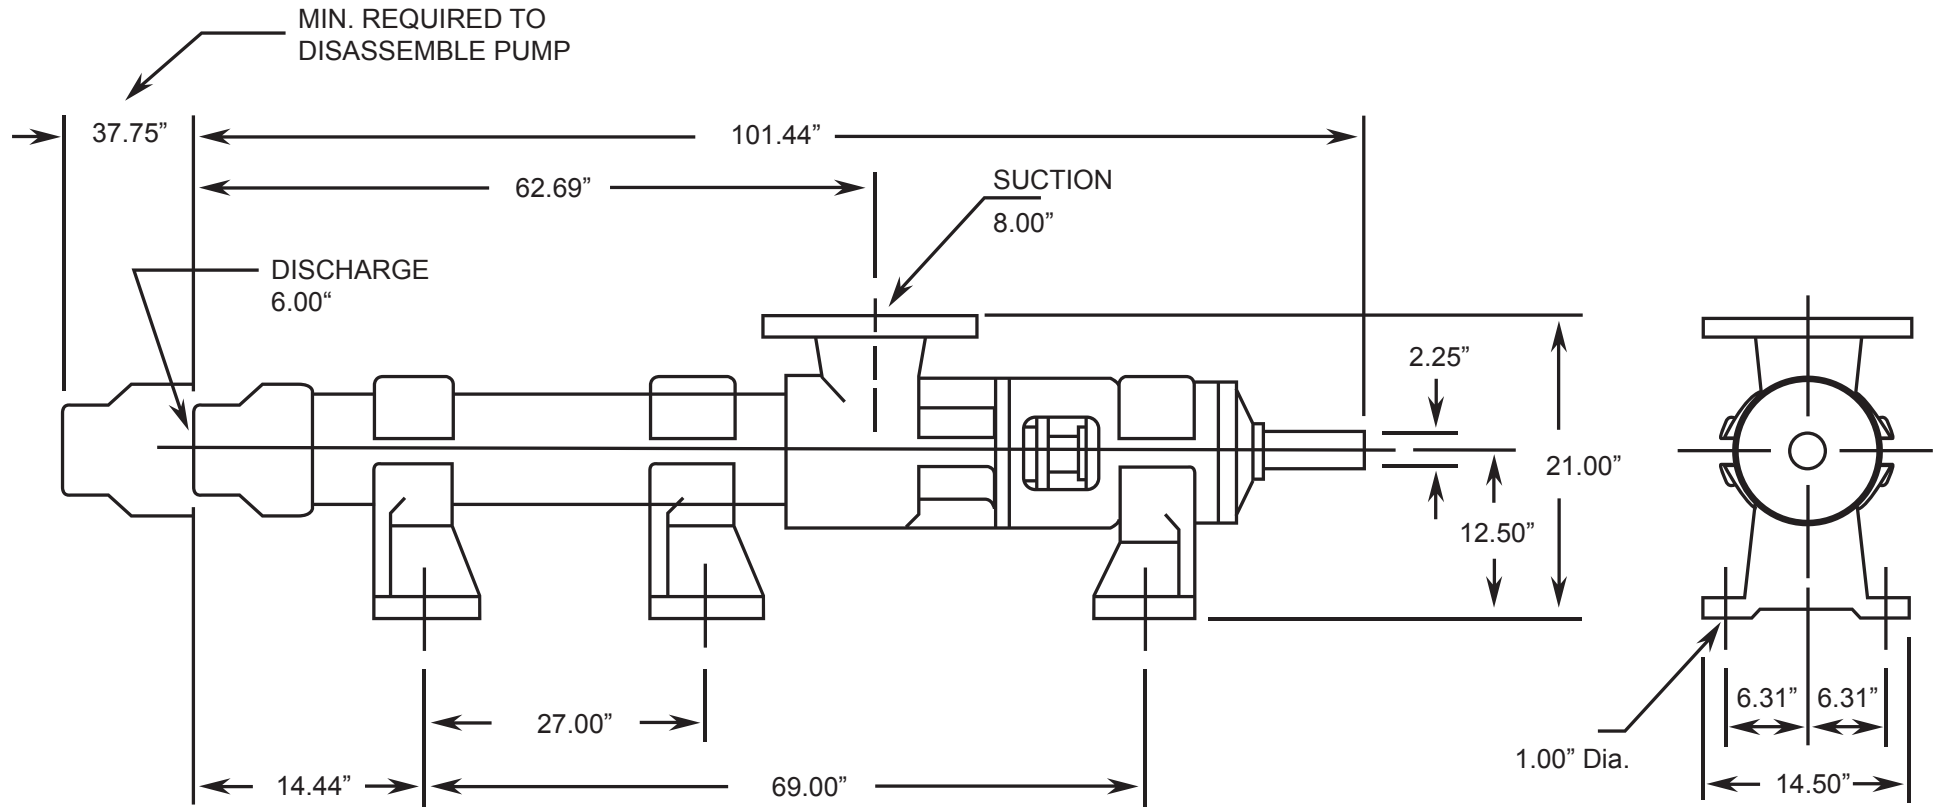

LIBERTY SERIES - 3LL12

Progressive Cavity Pump

Dimensional Drawings

Net weight

≈ lbs.

1200

ALL DIMN: Inches

3 Stage Pump