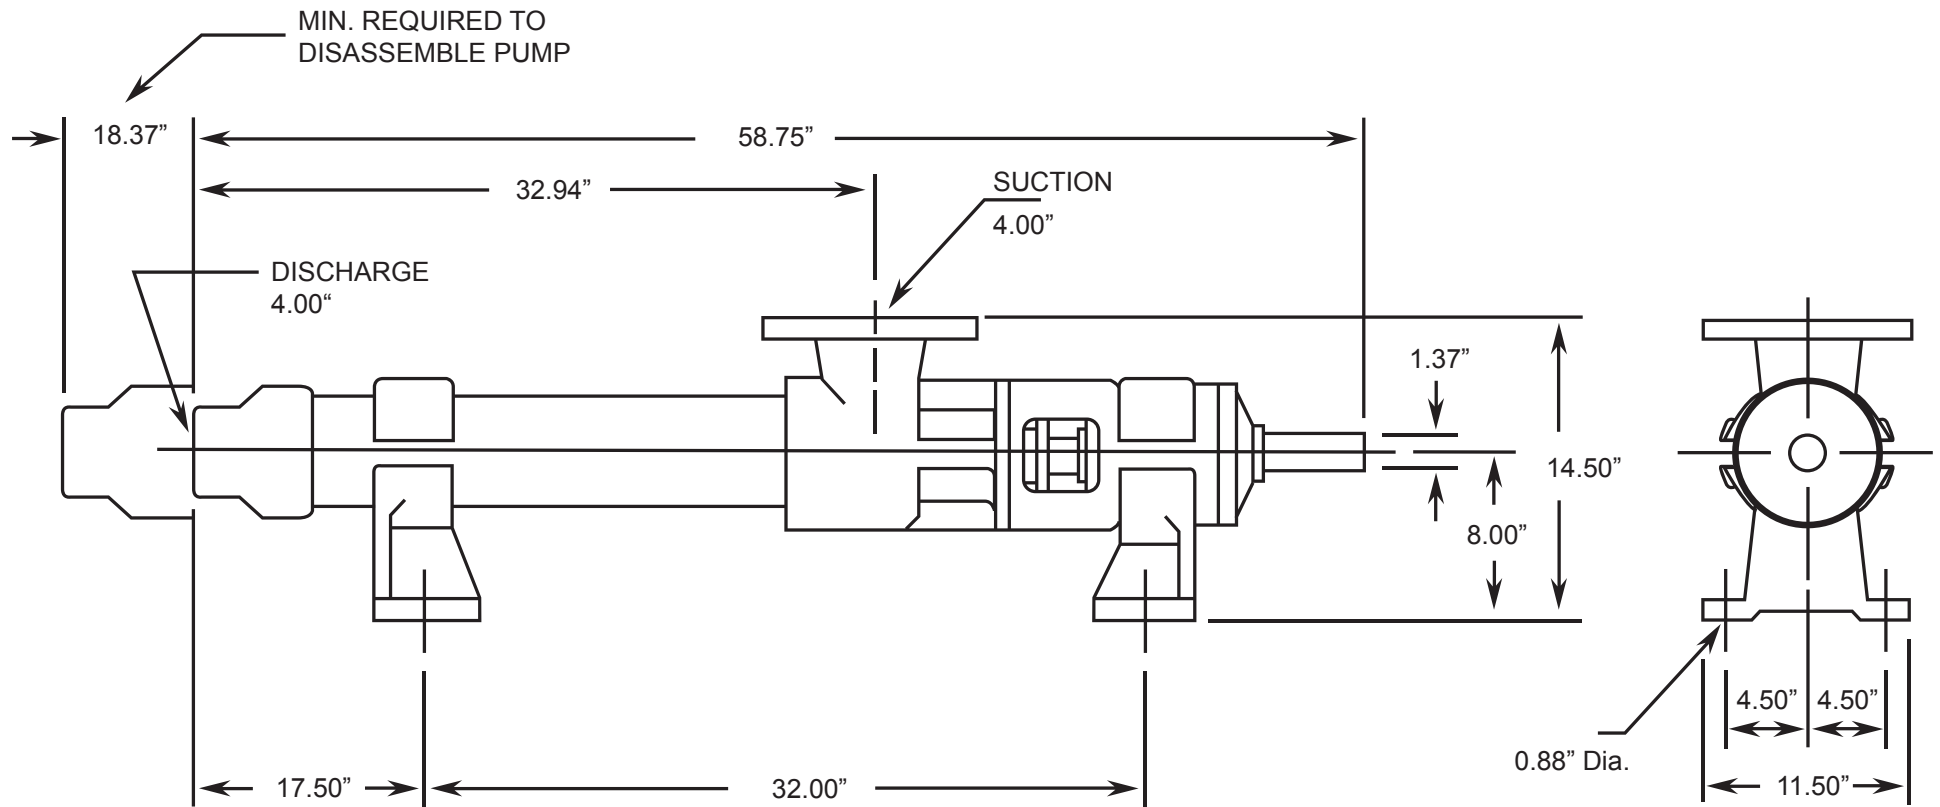

LIBERTY SERIES - 2LL8

Progressive Cavity Pump

Dimensional Drawings

Net weight

≈ lbs.

322

ALL DIMN: Inches

2 Stage Pump