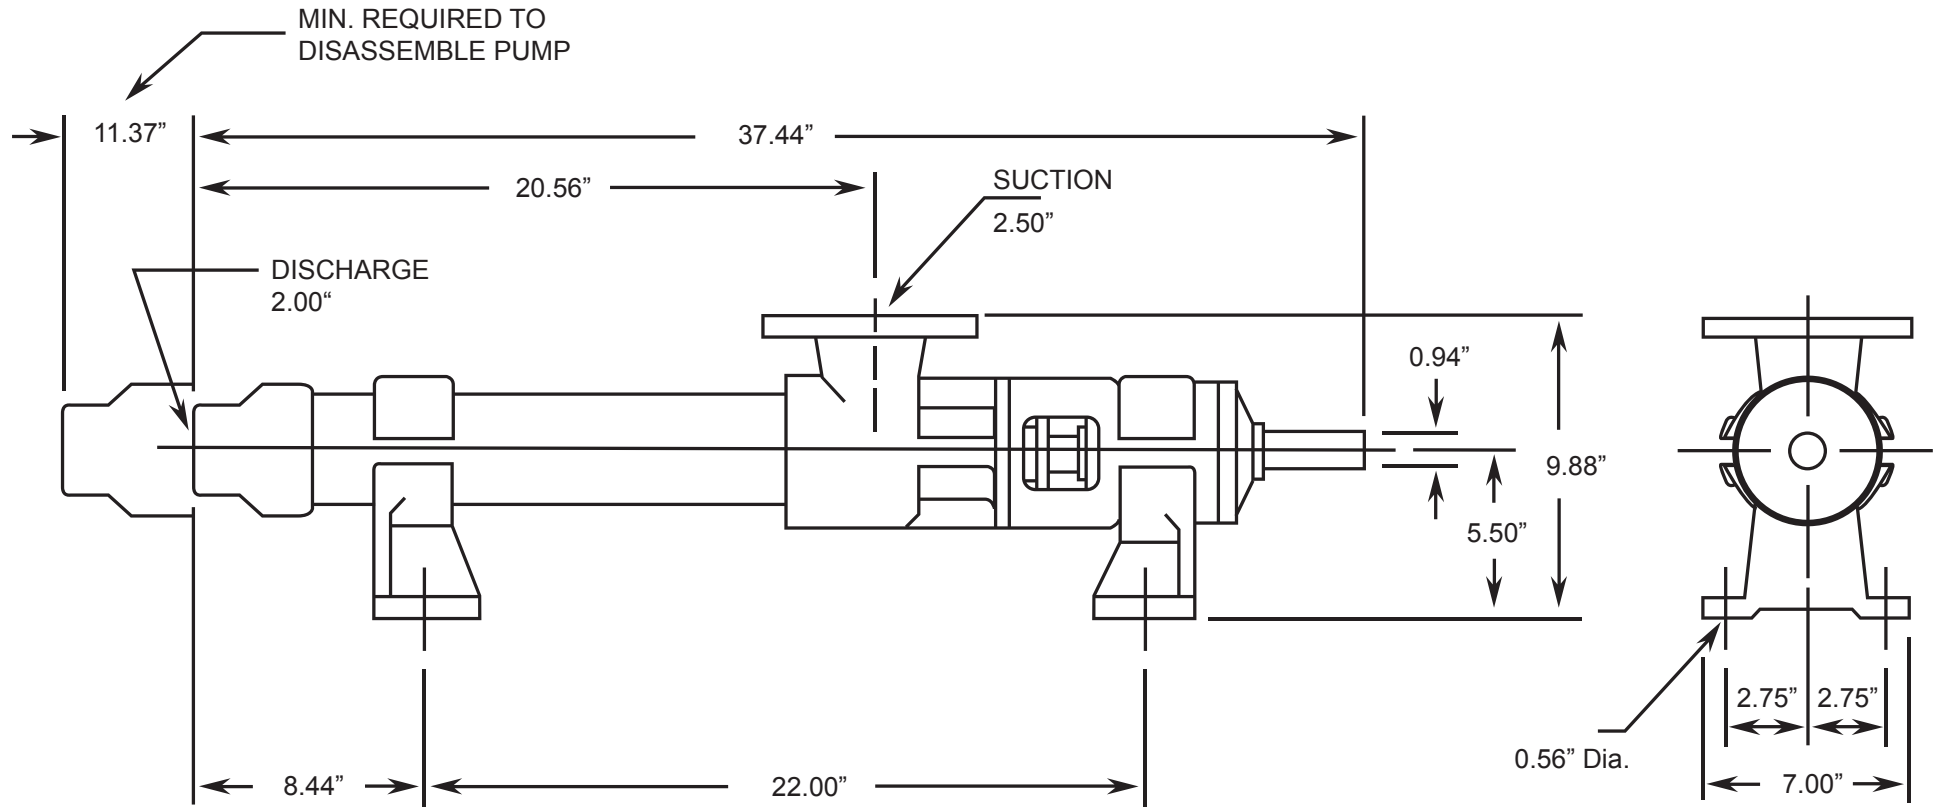

LIBERTY SERIES - 2LL4

Progressive Cavity Pump

Dimensional Drawings

Net weight

≈ lbs.

91

ALL DIMN: Inches

2 Stage Pump