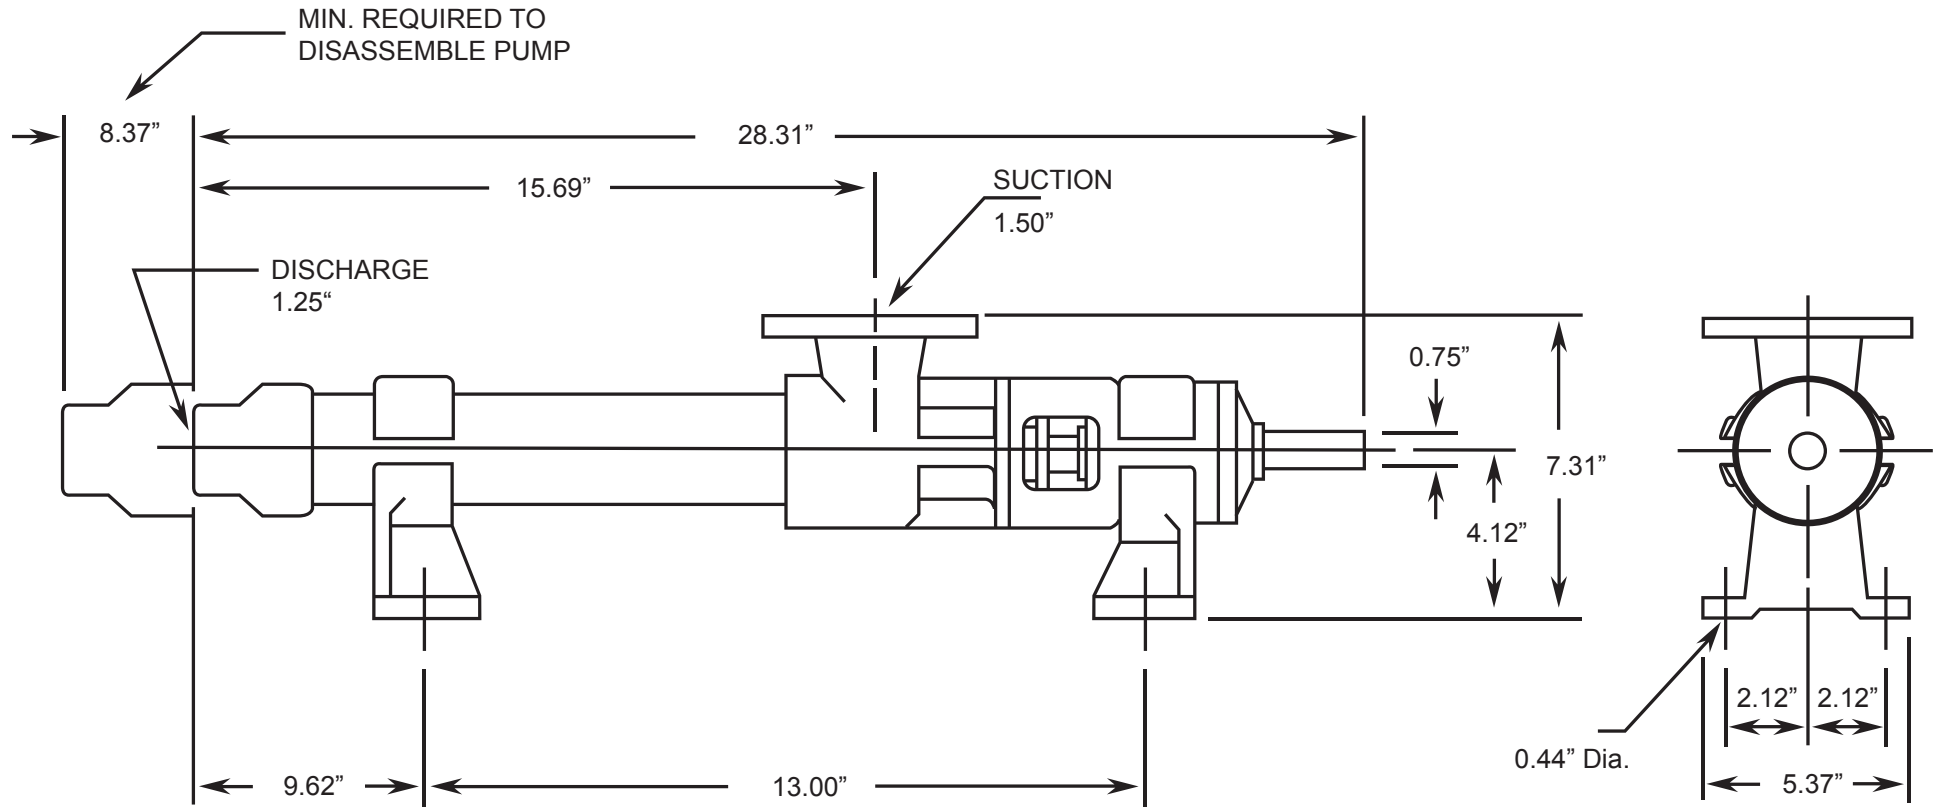

LIBERTY SERIES - 2LL3

Progressive Cavity Pump

Dimensional Drawings

Net weight

≈ lbs.

51

ALL DIMN: Inches

2 Stage Pump