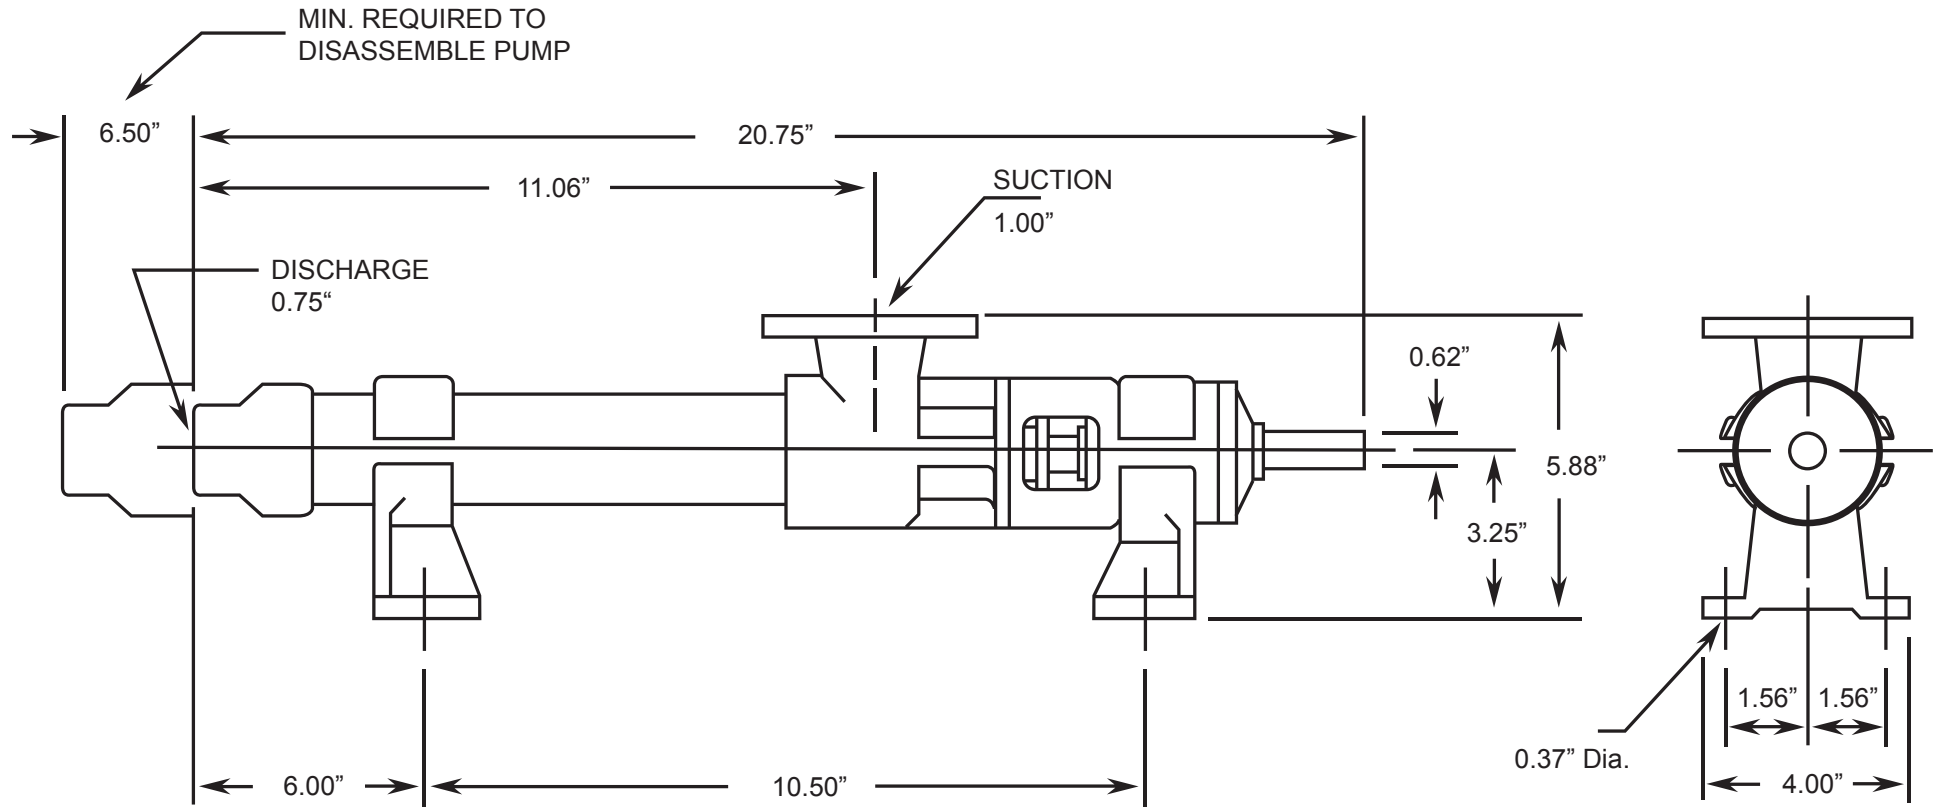

LIBERTY SERIES - 2LL2

Progressive Cavity Pump

Dimensional Drawings

Net weight

≈ lbs.

25

ALL DIMN: Inches

2 Stage Pump