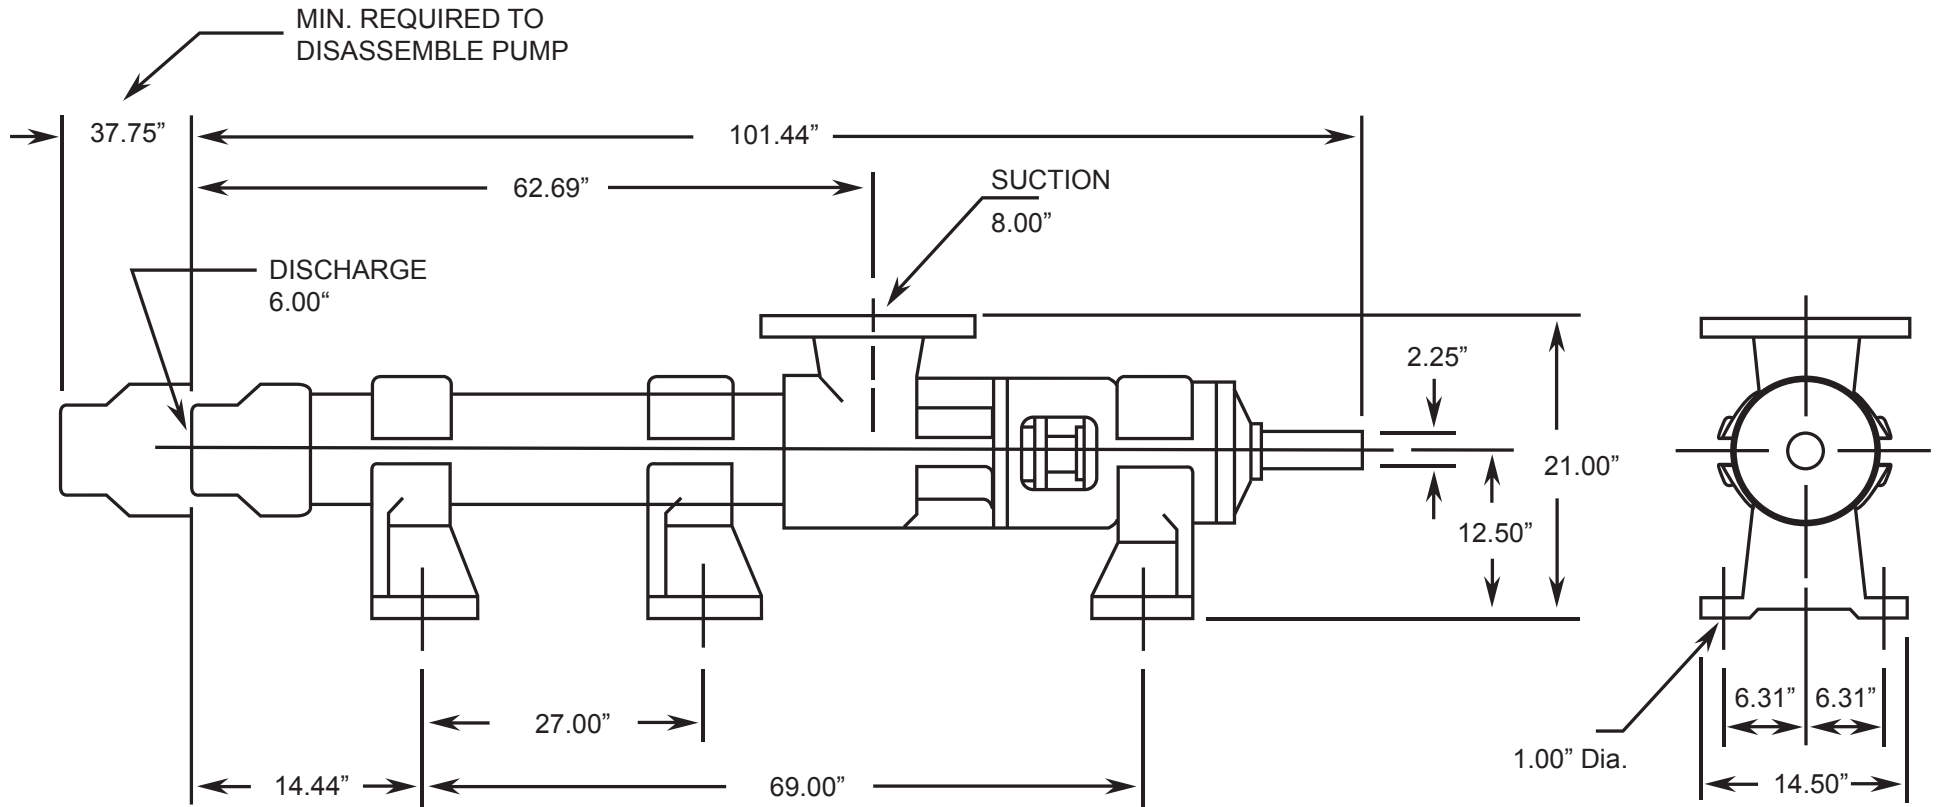

LIBERTY SERIES - 2LLI2H

Progressive Cavity Pump

Dimensional Drawings

Net weight

≈ lbs.

1205

ALL DIMN: Inches

2 Stage Pump