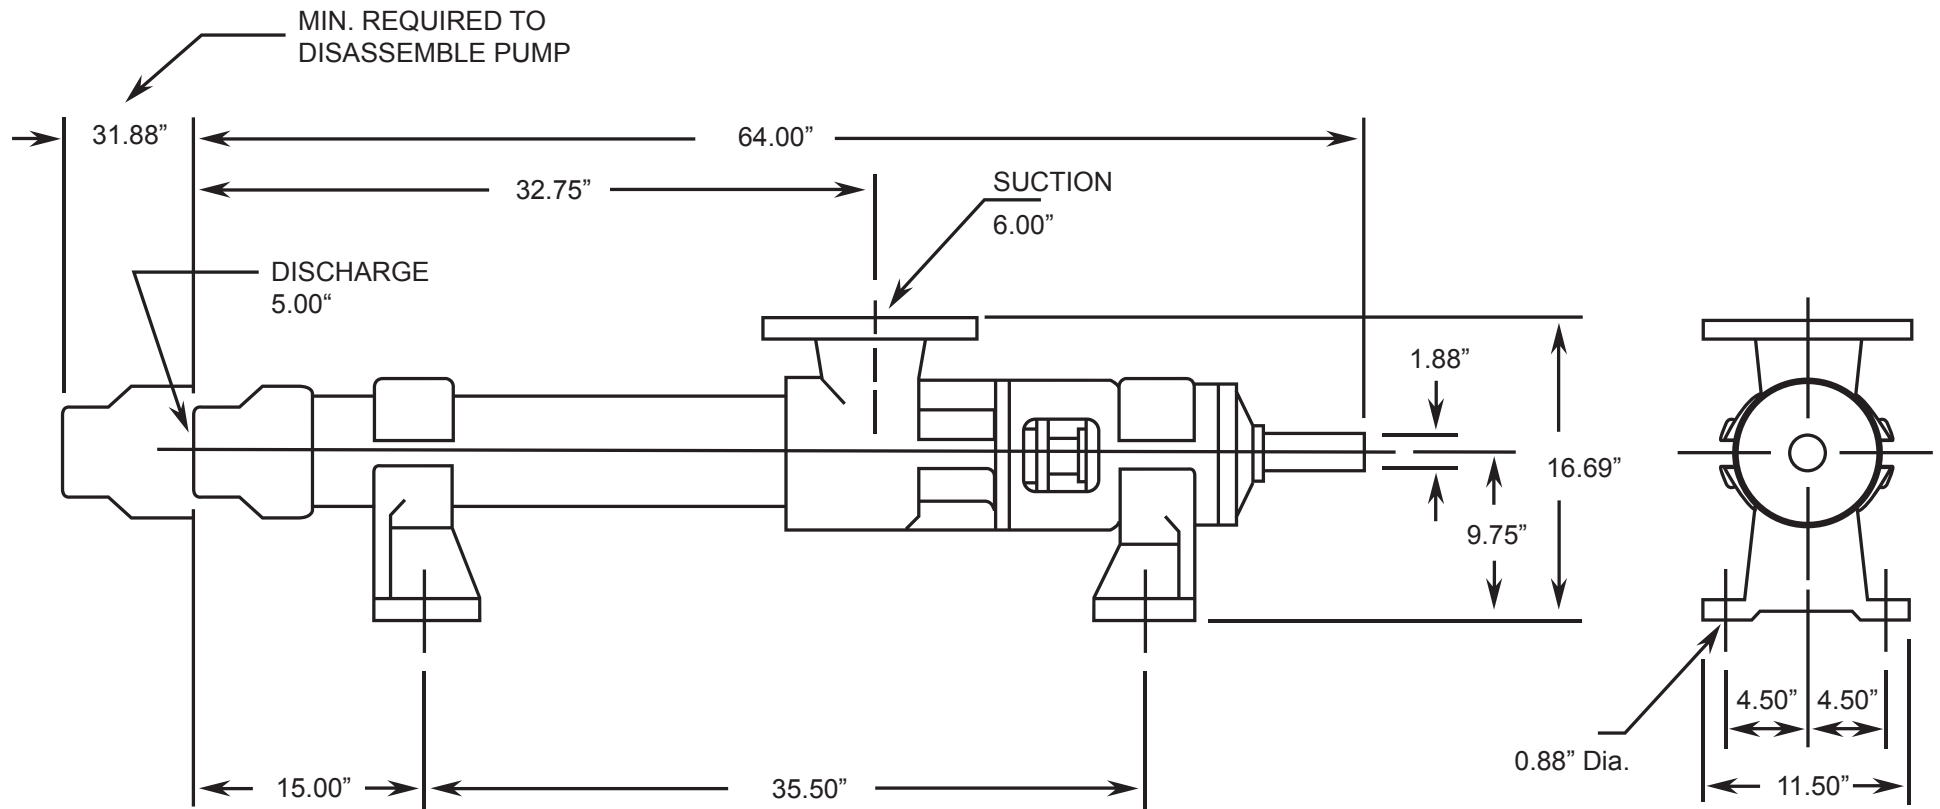

LIBERTY SERIES - 2LL10

Progressive Cavity Pump

Dimensional Drawings

Net weight

≈ lbs.

460

ALL DIMN: Inches

2 Stage Pump