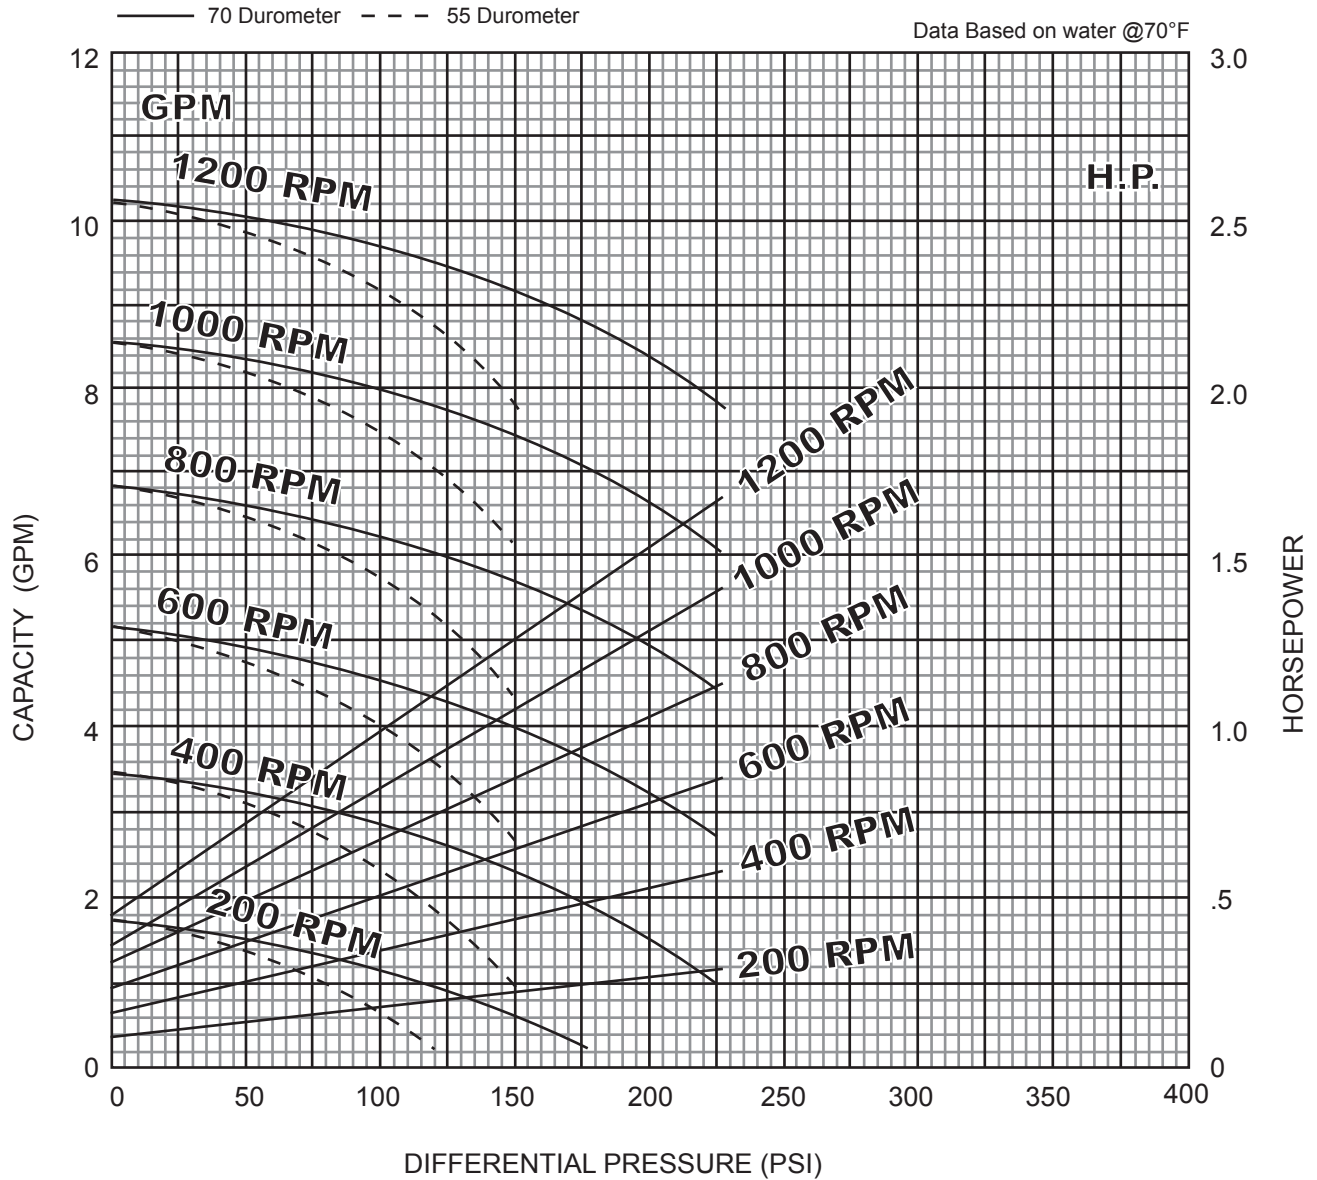

LIBERTY SERIES - 3LL3

Progressive Cavity Pump

Performance Curves

RPM	200	400	600	800	1000	1200
NPSH REQ'D	.6	1.3	2	2.6	3.2	3.9
MIN. HP	1/4	1/3	1/3	1/2	3/4	3/4

3 Stage Pump