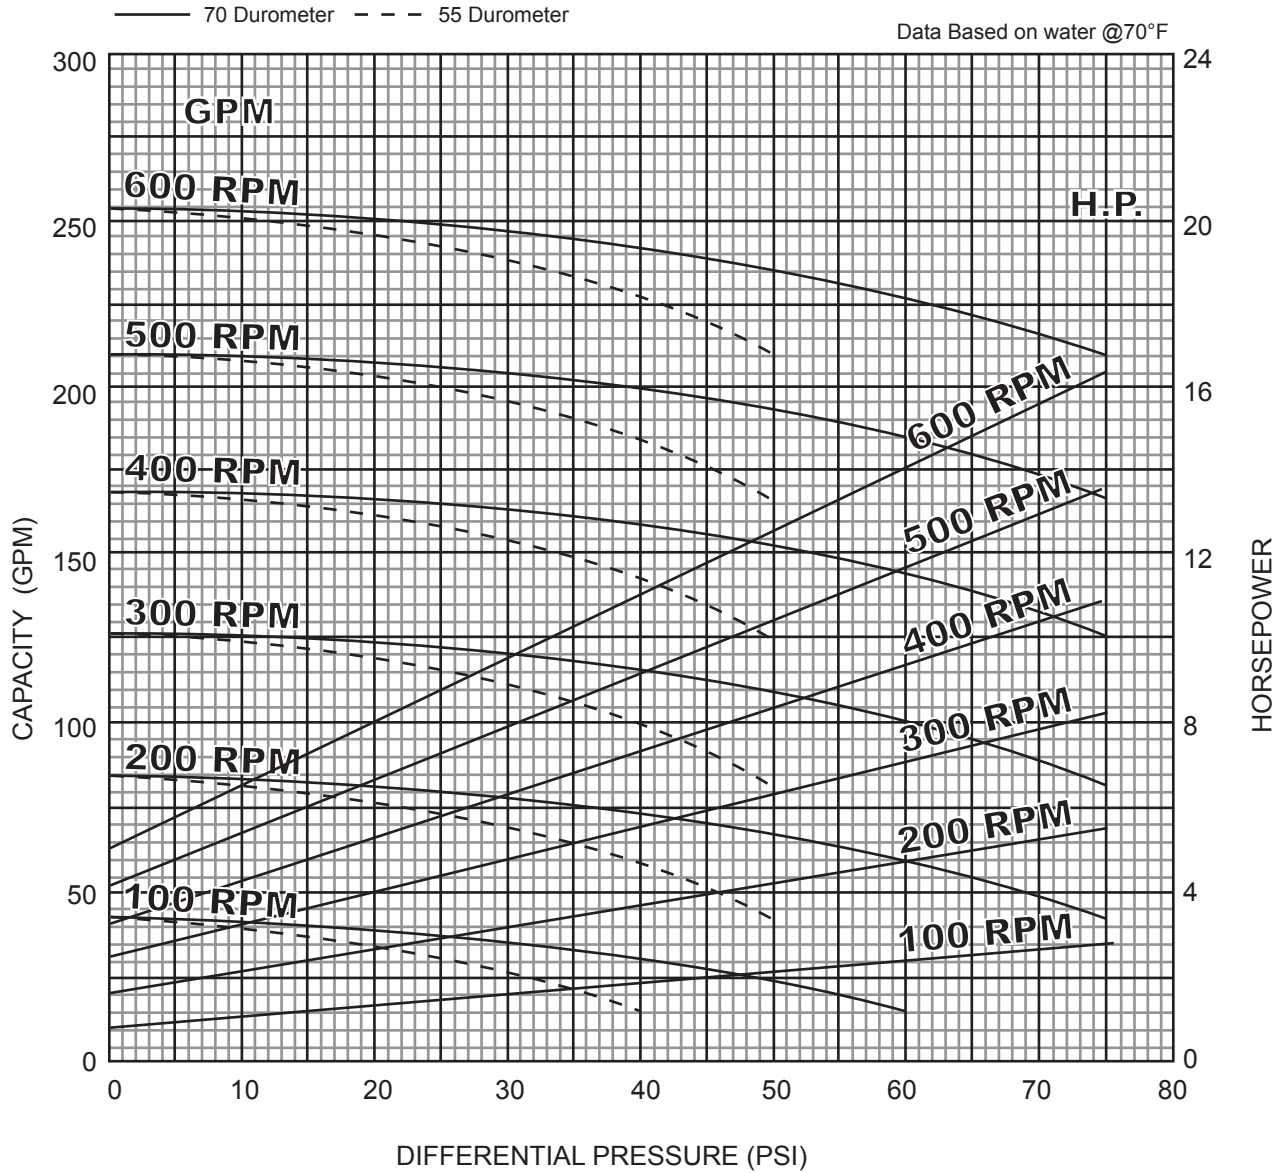

LIBERTY SERIES - 1LL12H

Progressive Cavity Pump

Performance Curves

RPM	100	200	300	400	500	600
NPSH REQ'D	1.2	2.3	3.4	5.6	8.4	11.2
MIN. HP	3	5	5	7-1/2	10	10

1 Stage Pump

[BACK TO TOP](#)

P: 847.640.7867 F: 847.640.7855
2525 Clearbrook Drive Arlington Heights, IL 60005