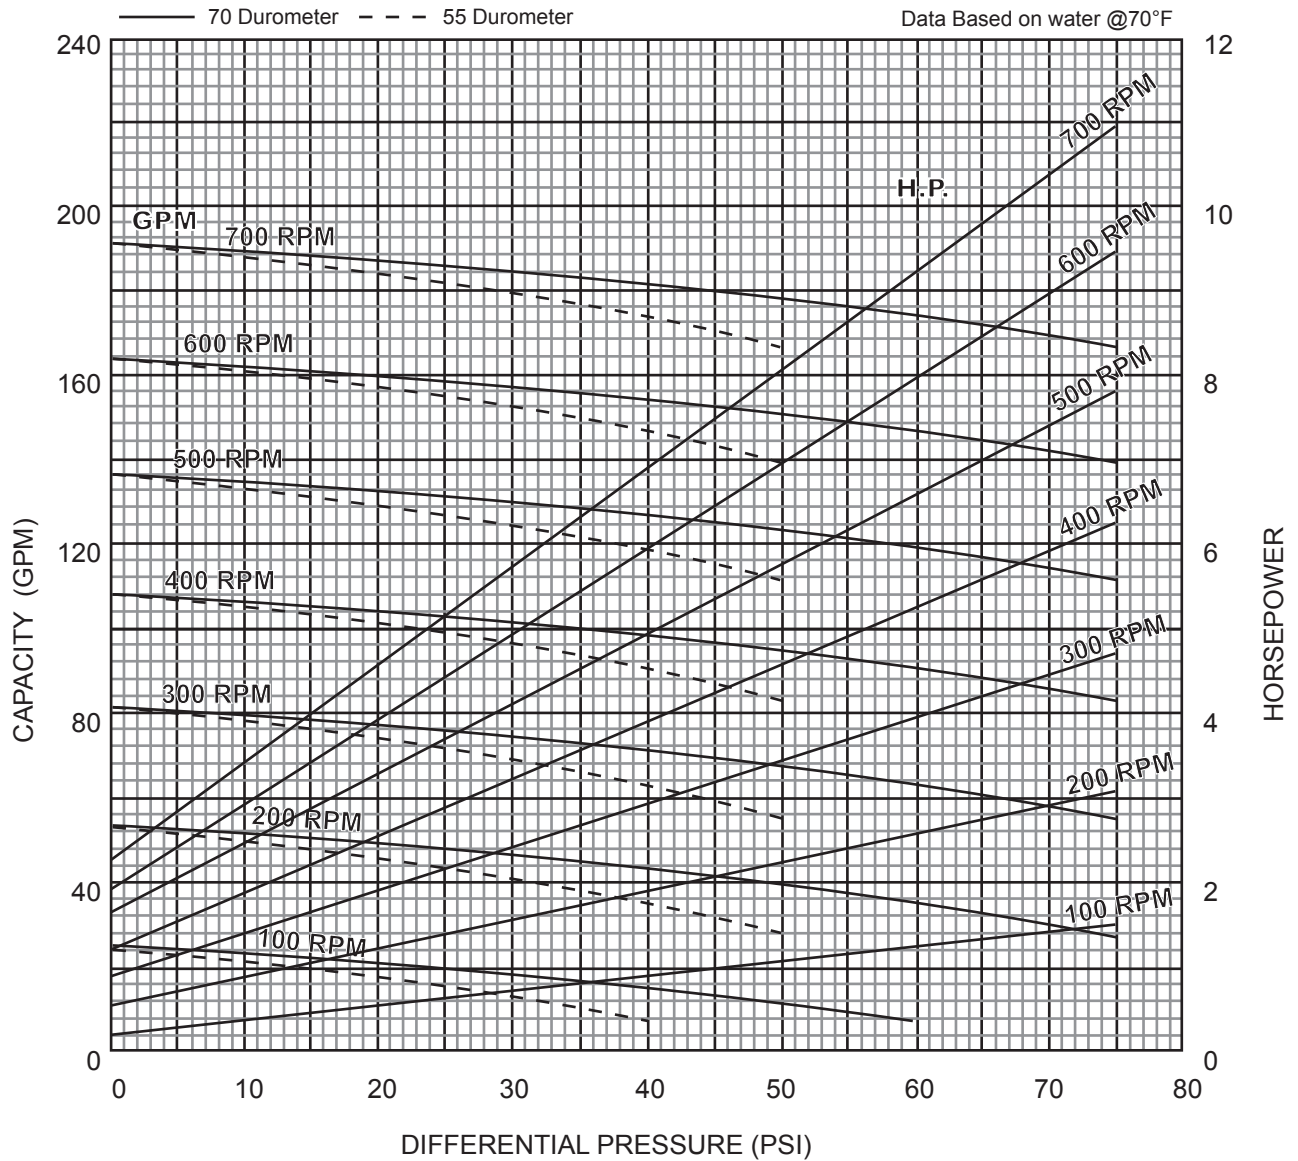

JUSTICE SERIES - 1LJ10H

Progressive Cavity Pump

Performance Curves

RPM	100	200	300	400	500	600	700
NPSH REQ'D	1.1	2.1	3.2	4.7	7.4	9.9	12.6
MIN. HP	1	2	3	5	5	7-1/2	7-1/2

1 Stage Pump

[BACK TO TOP](#)

P: 847.640.7867 F: 847.640.7855
2525 Clearbrook Drive Arlington Heights, IL 60005