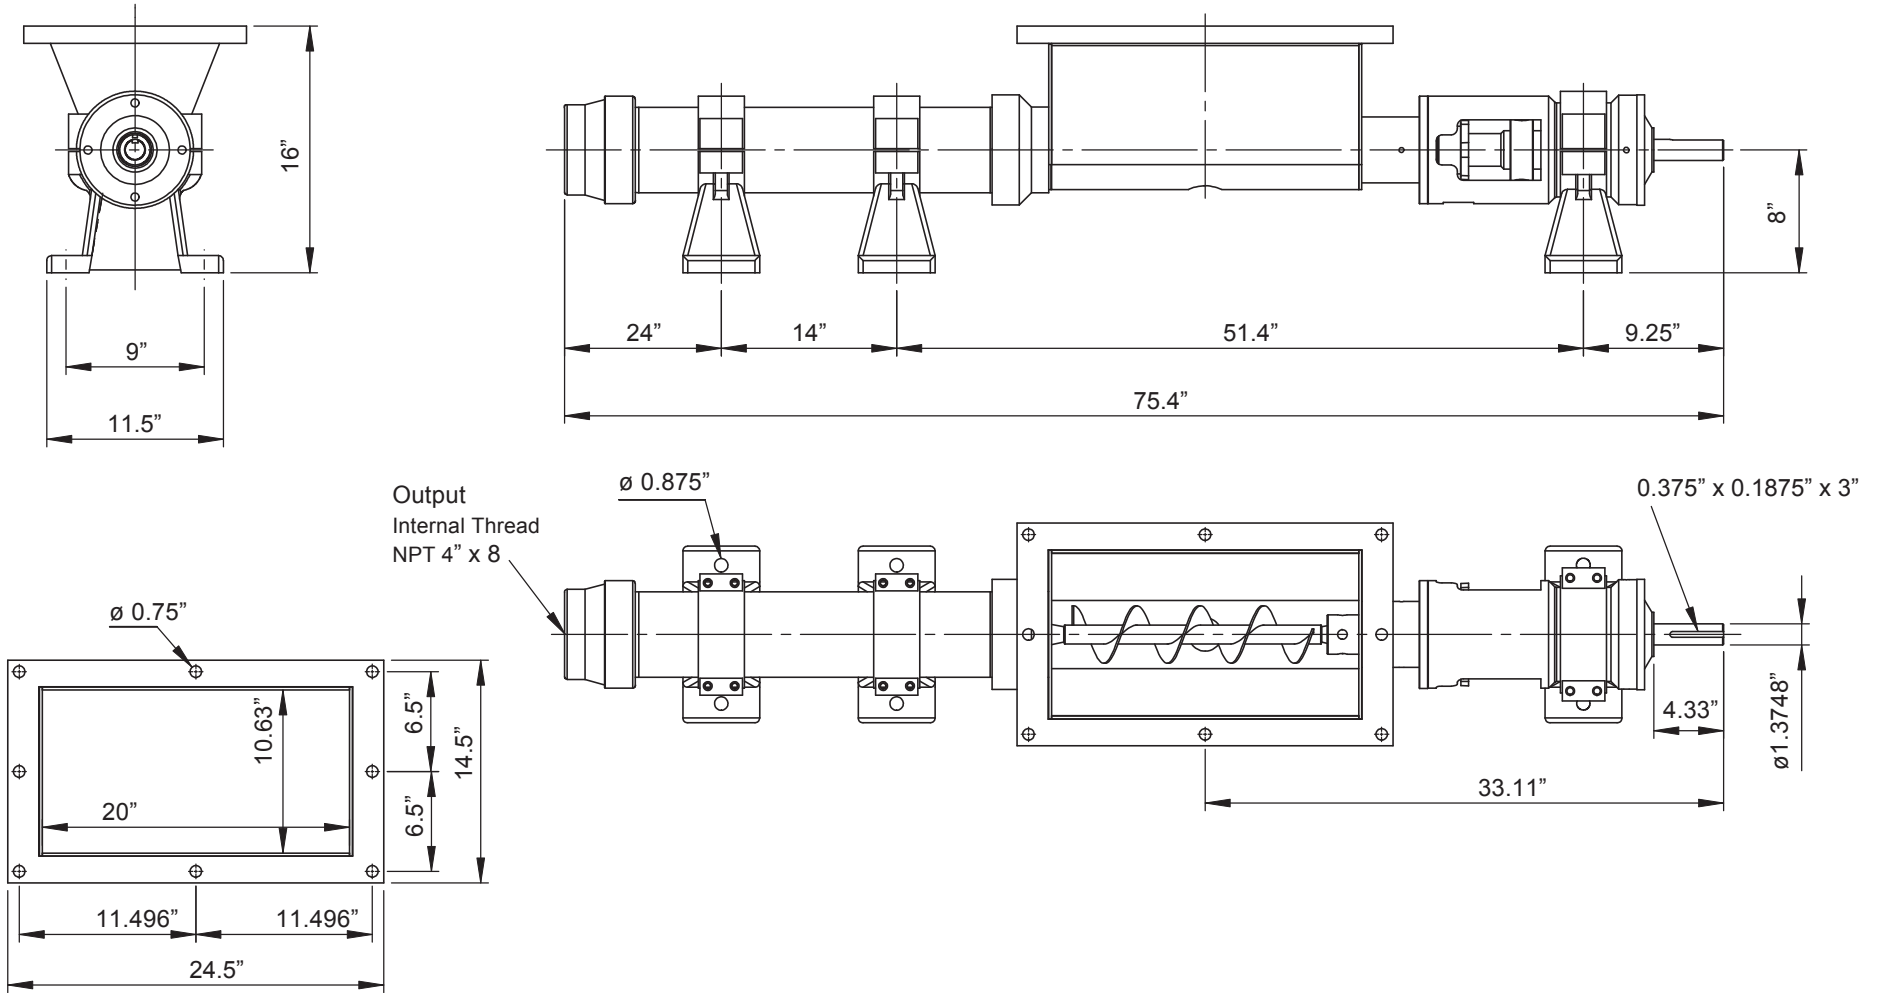

JUSTICE SERIES - 2LJ8

Progressive Cavity Pump

Dimensional Drawings

Net weight

≈ lbs.

-

ALL DIMN: Inches

2 Stage Pump