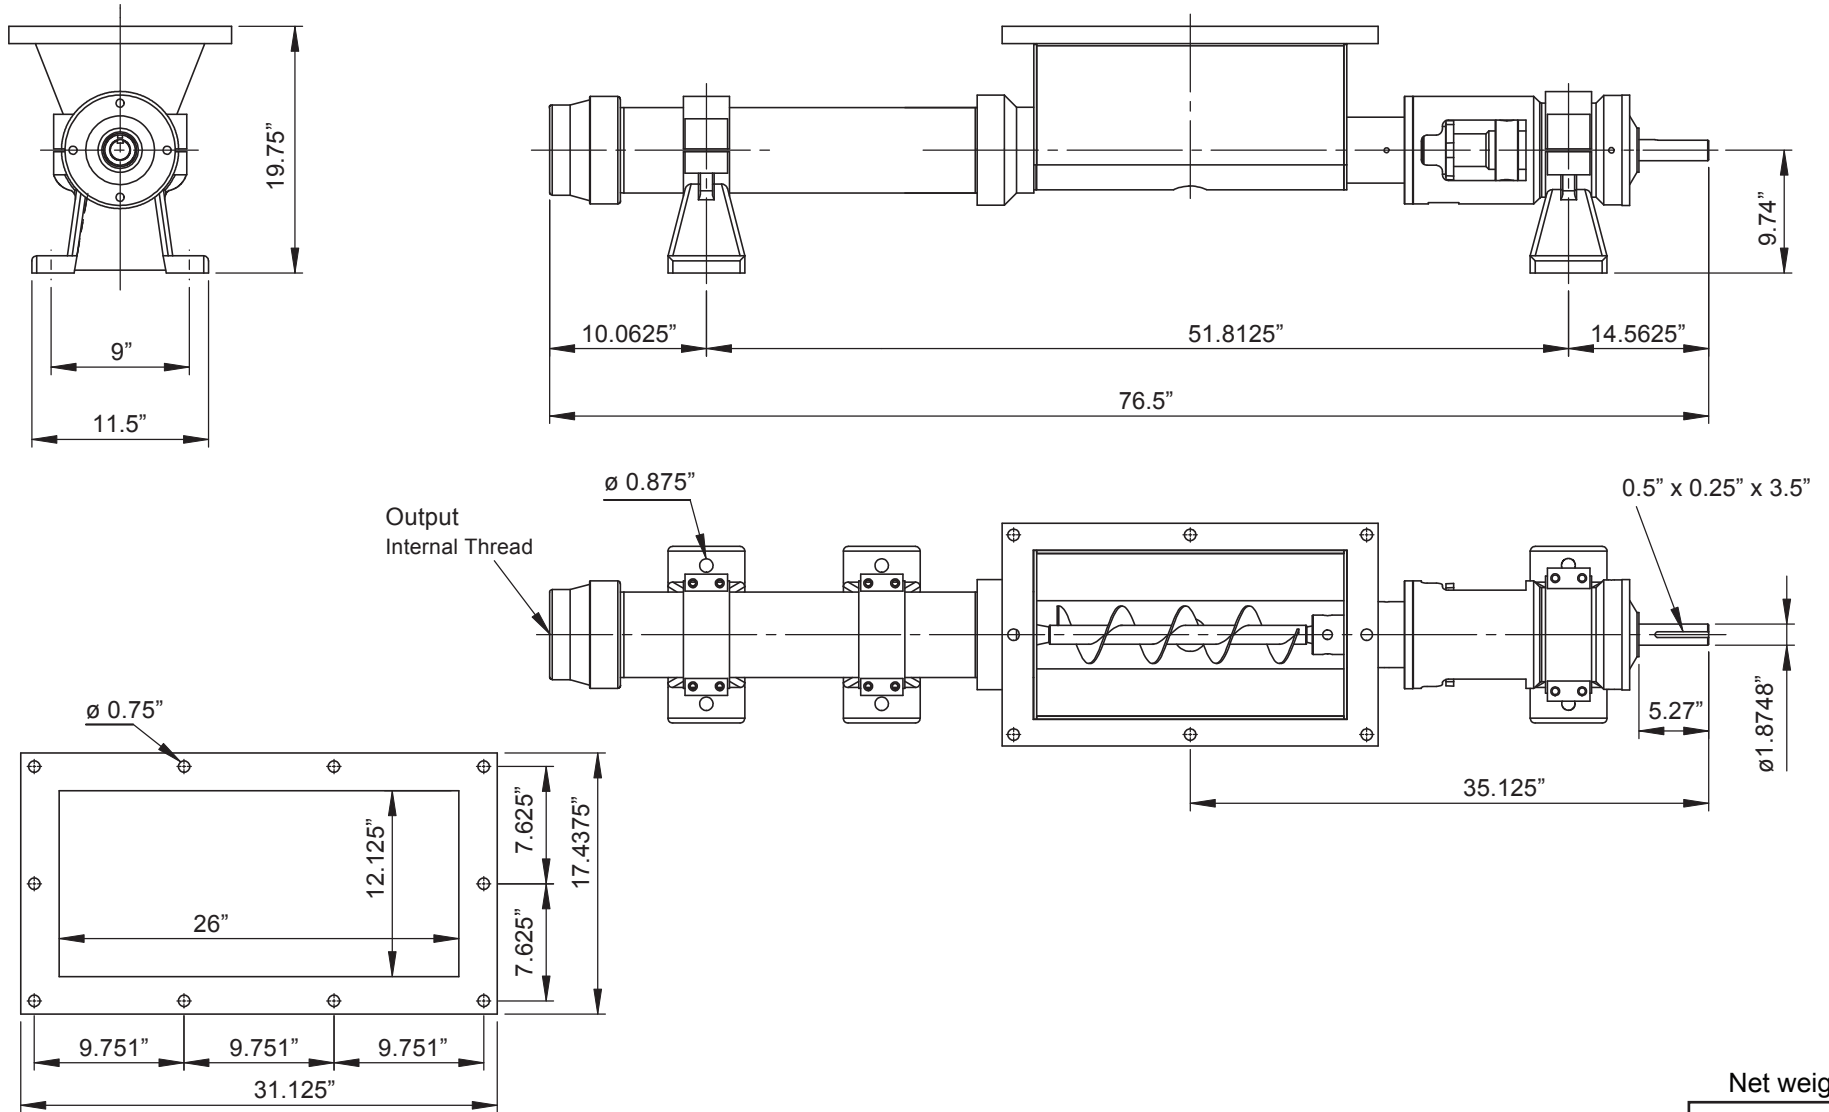

JUSTICE SERIES - 1LJ10

Progressive Cavity Pump

Dimensional Drawings

Net weight

≈ lbs.

-

ALL DIMN: Inches

1 Stage Pump