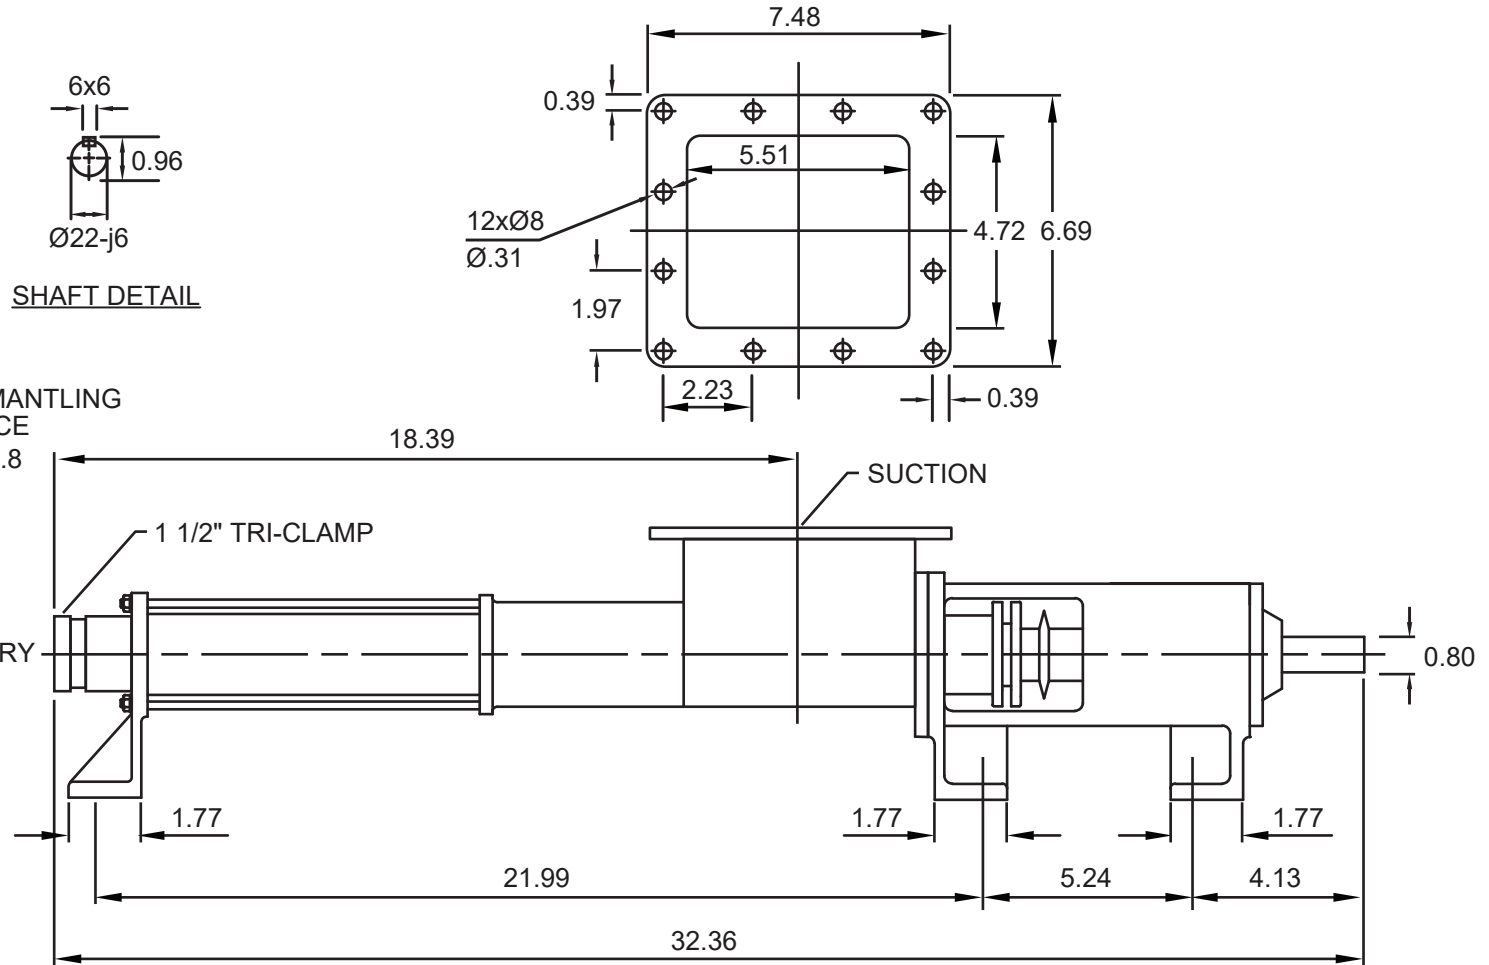

FREEDOM SERIES - 2FJL2.6

Sanitary Progressive Cavity Pump

Dimensional Drawings

Net weight

≈ lbs.

ALL DIMN: Inches

P: 847.640.7867 F: 847.640.7855
 2525 Clearbrook Drive Arlington Heights, IL 60005

www.libertyprocess.com

2 Stage Pump