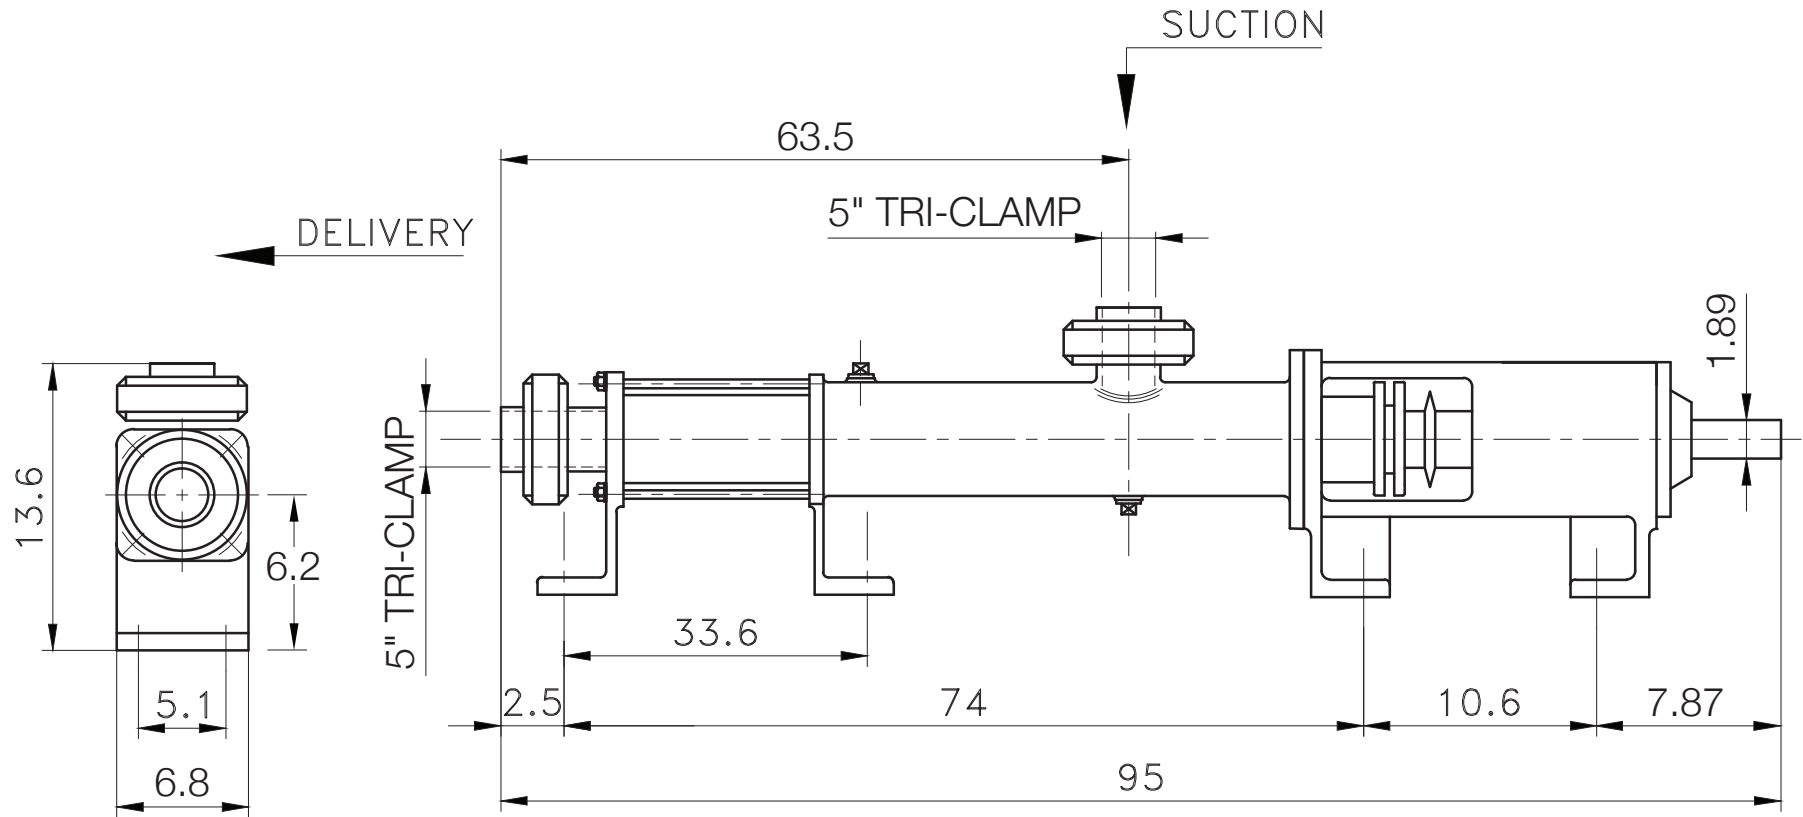

FREEDOM SERIES - 2FFL76

Sanitary Progressive Cavity Pump

Dimensional Drawings

Net weight

≈ lbs.

531.31

ALL DIMN: Inches

2 Stage Pump