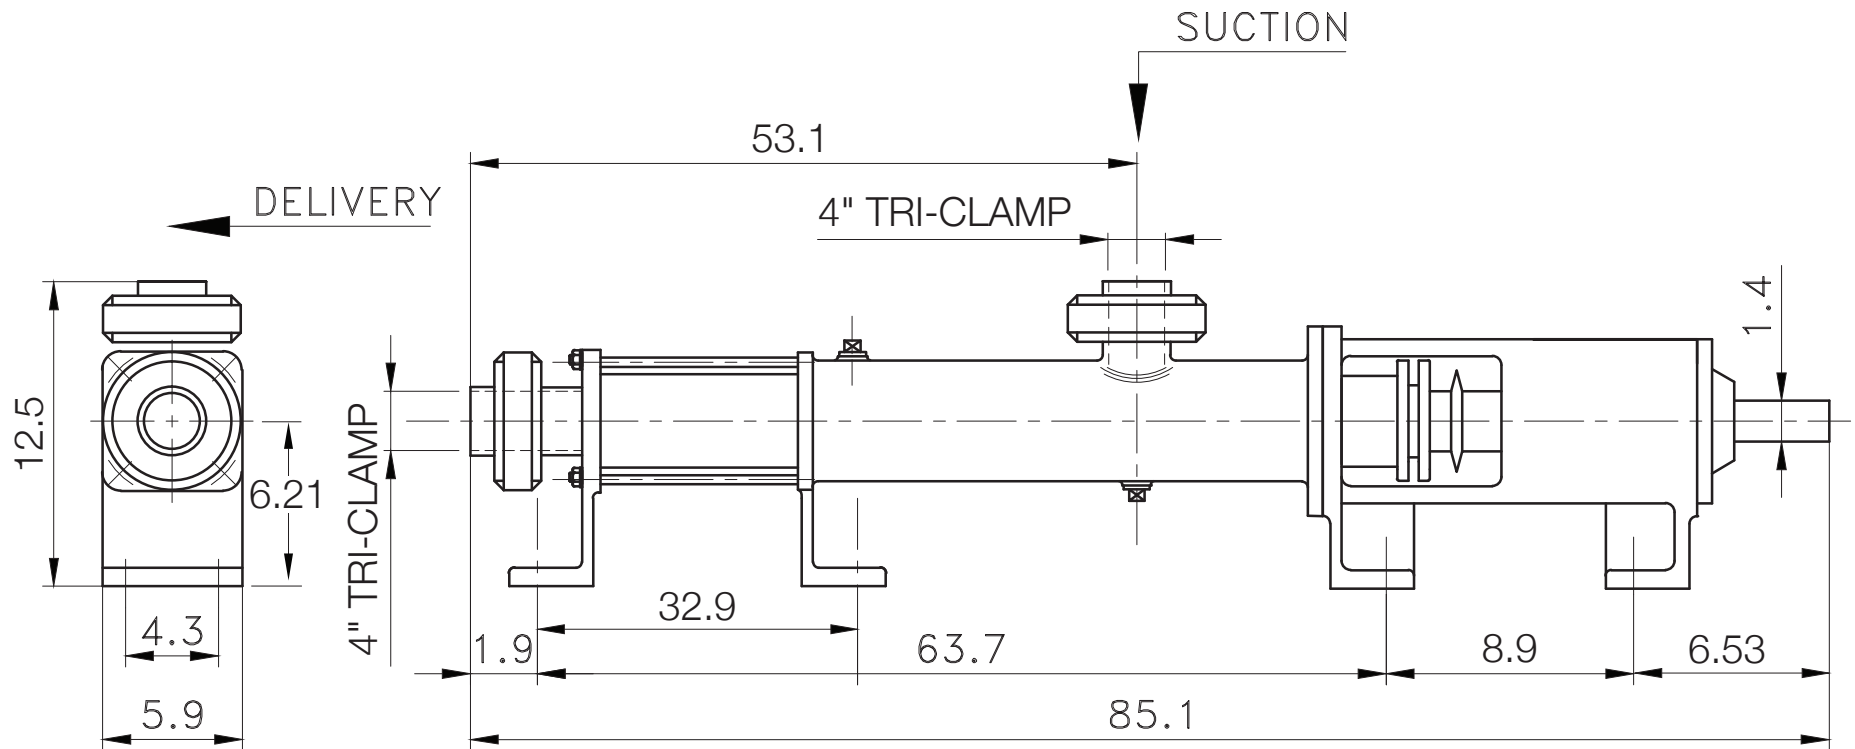

FREEDOM SERIES - 2FFL65

Sanitary Progressive Cavity Pump

Dimensional Drawings

Net weight

≈ lbs.

--

ALL DIMN: Inches

2 Stage Pump