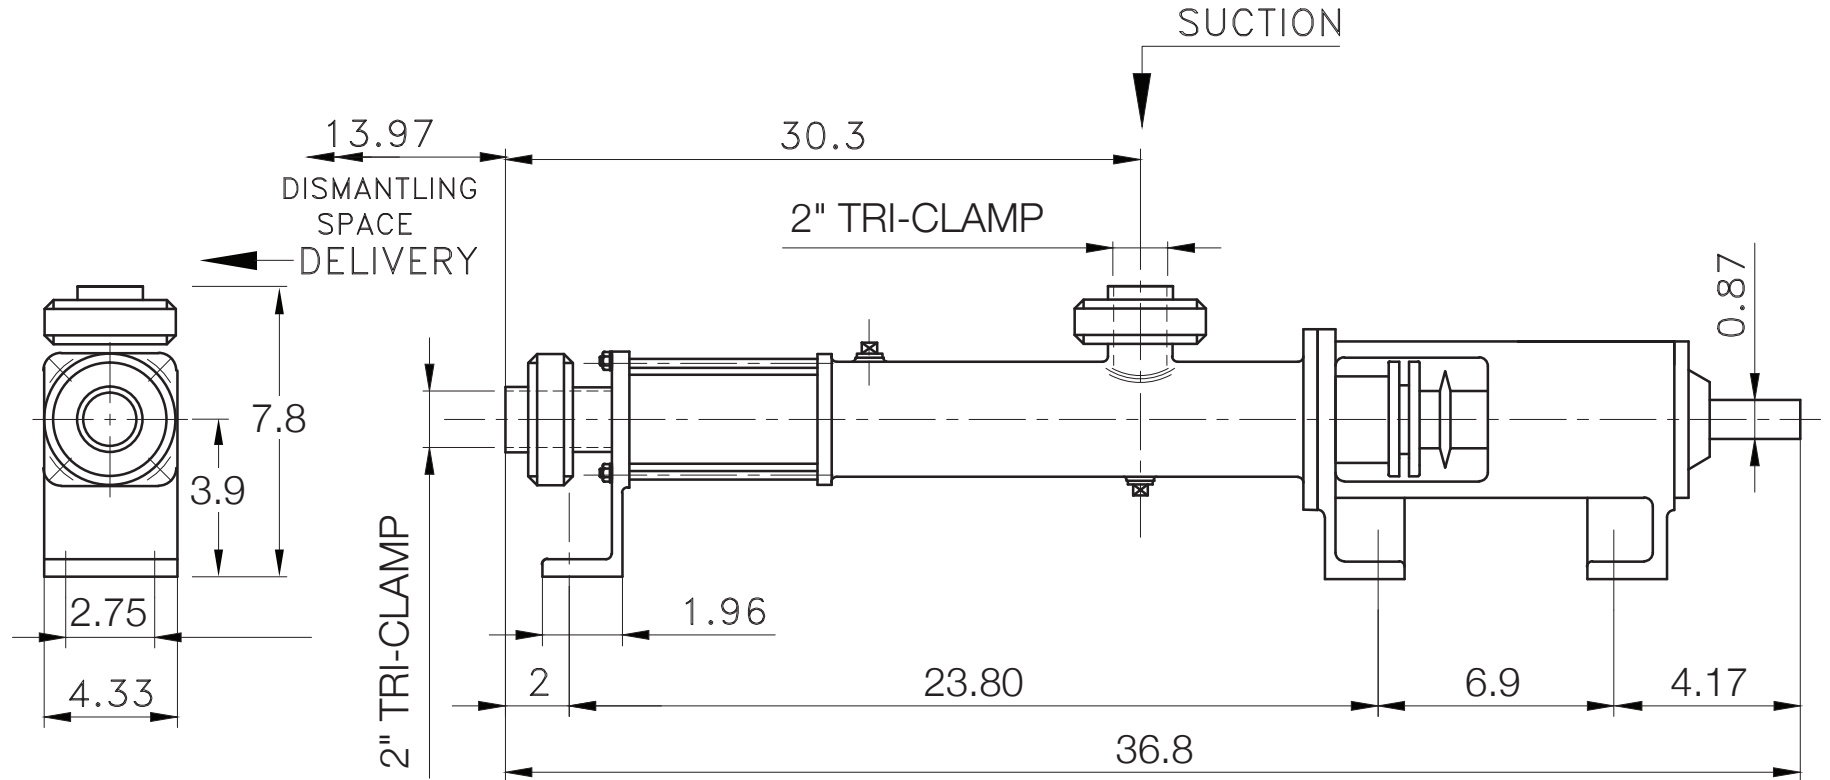

FREEDOM SERIES - 2FFL13

Sanitary Progressive Cavity Pump

Dimensional Drawings

Net weight

≈ lbs.

70.55

ALL DIMN: Inches

2 Stage Pump