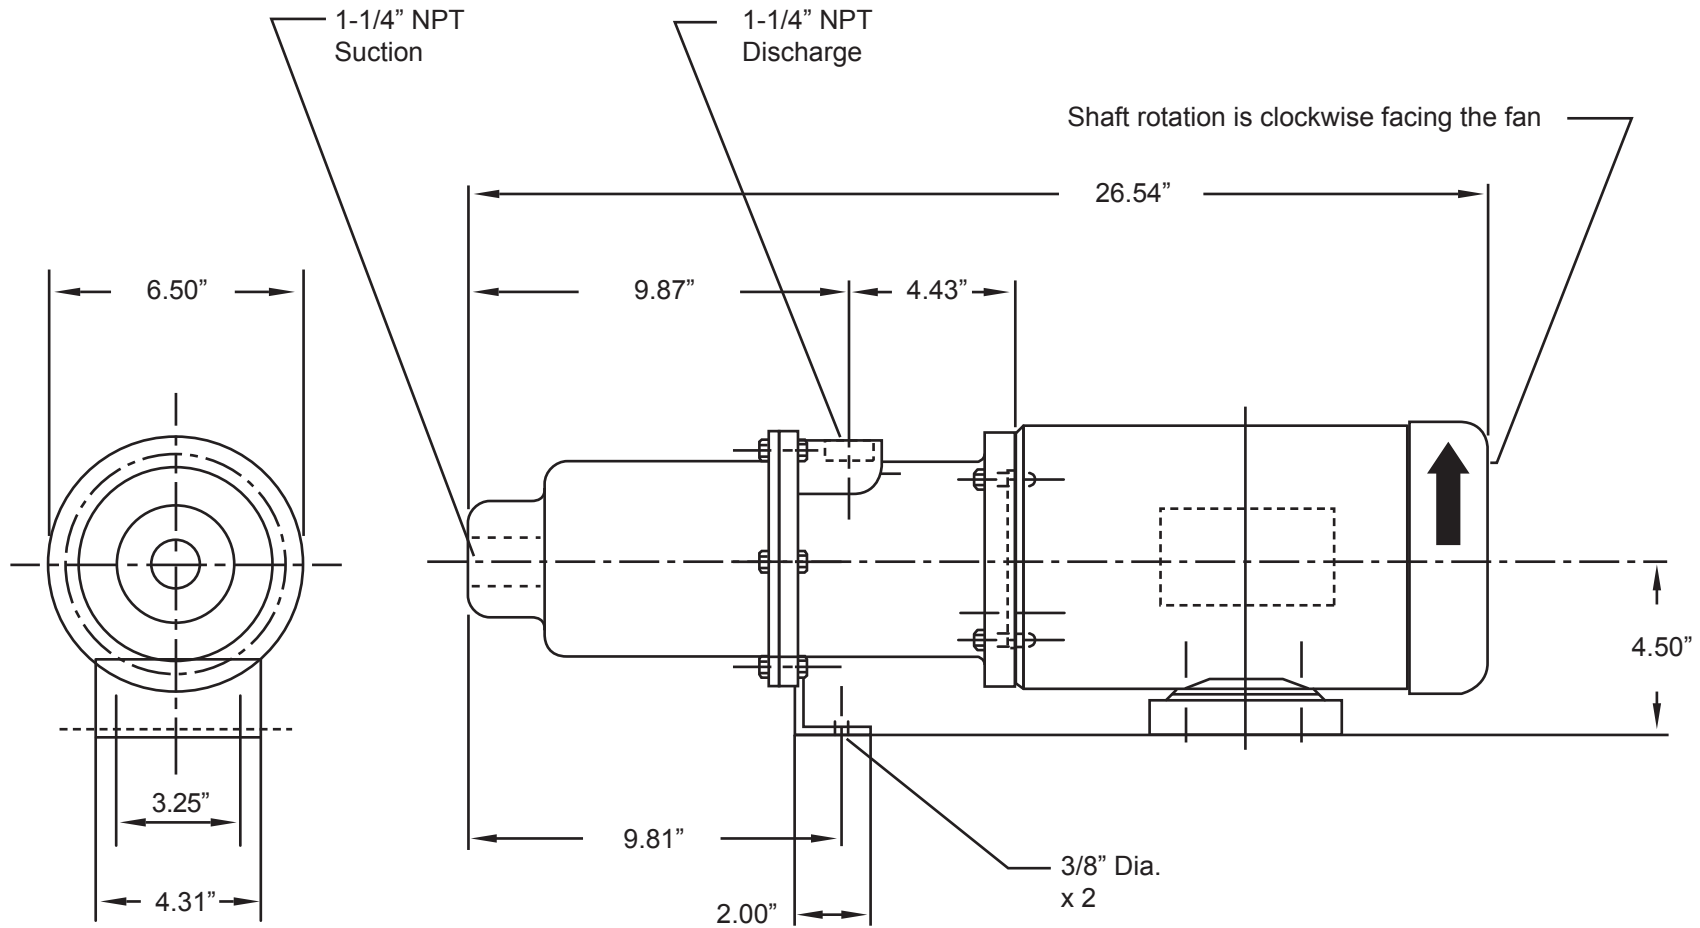

# AMERICAN SERIES - APM-56 COMPLETE PACKAGE

Progressive Cavity Pump

Dimensional Drawings

DO NOT RUN DRY

Net weight

≈ lbs.

**40**

ALL DIMN: Inches

**Wobble Stator Pump**

P: 847.640.7867 F: 847.640.7855  
2525 Clearbrook Drive Arlington Heights, IL 60005

[www.libertyprocess.com](http://www.libertyprocess.com)