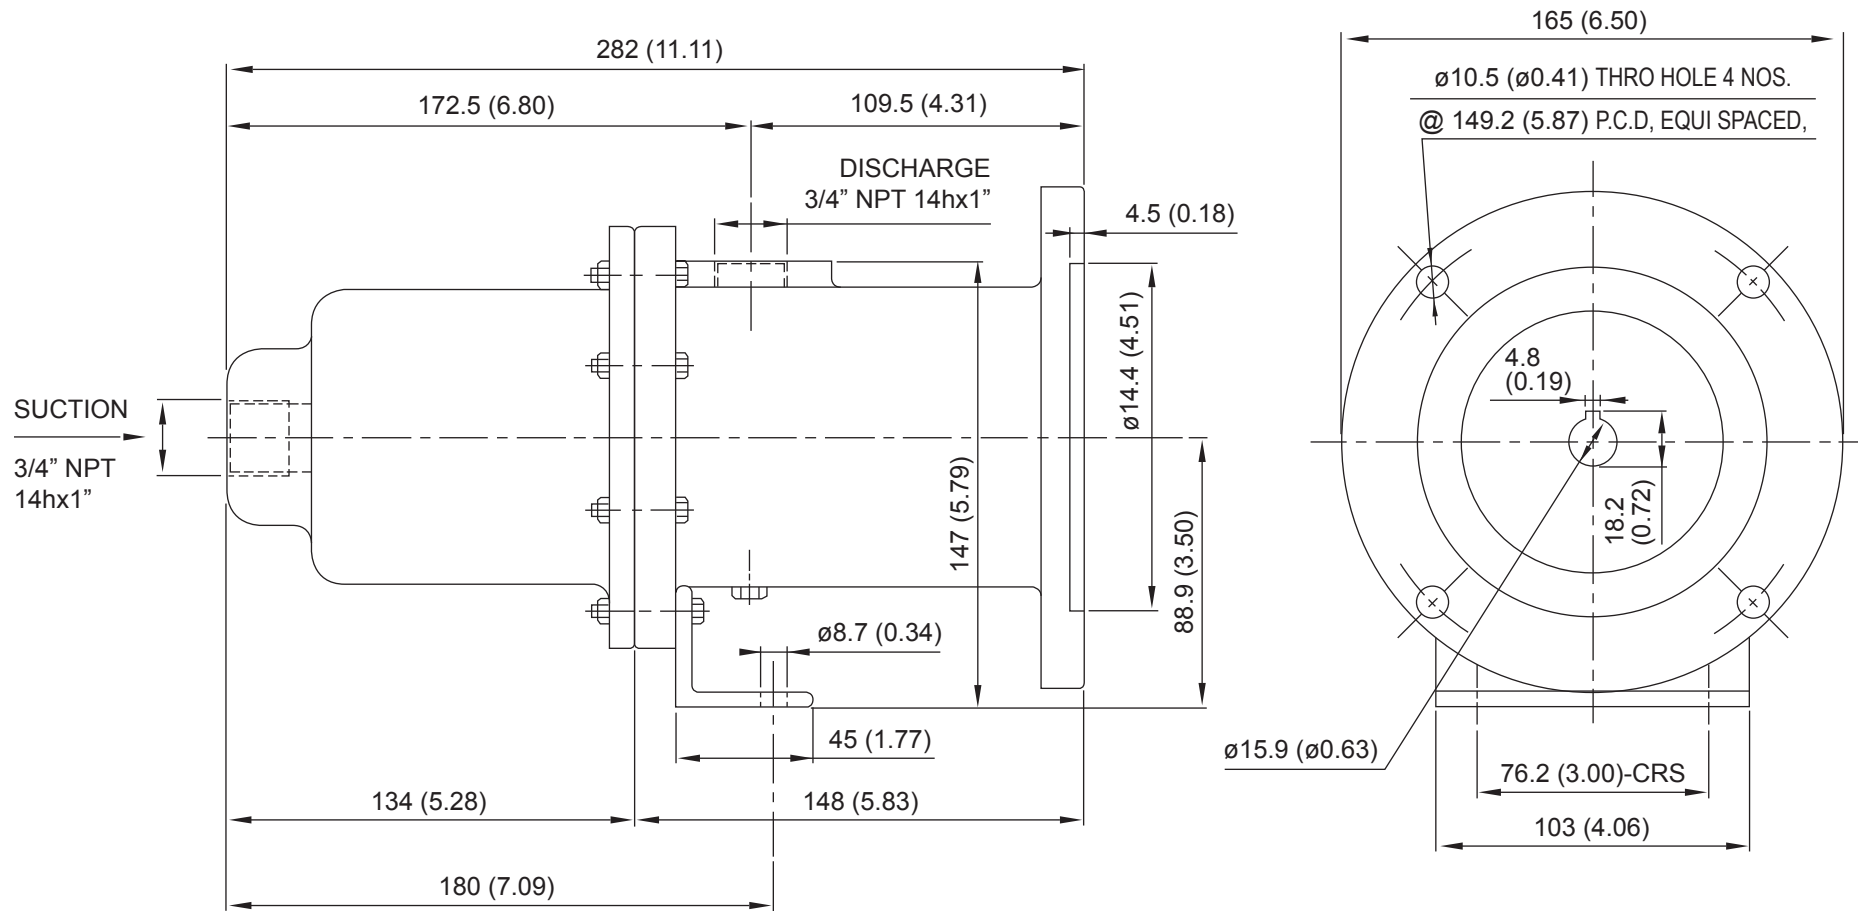

# AMERICAN SERIES - APM-33

Progressive Cavity Pump

Dimensional Drawings

Net weight

≈ lbs.

**20**

ALL DIMN: mm (inches)

**Wobble Stator Pump**