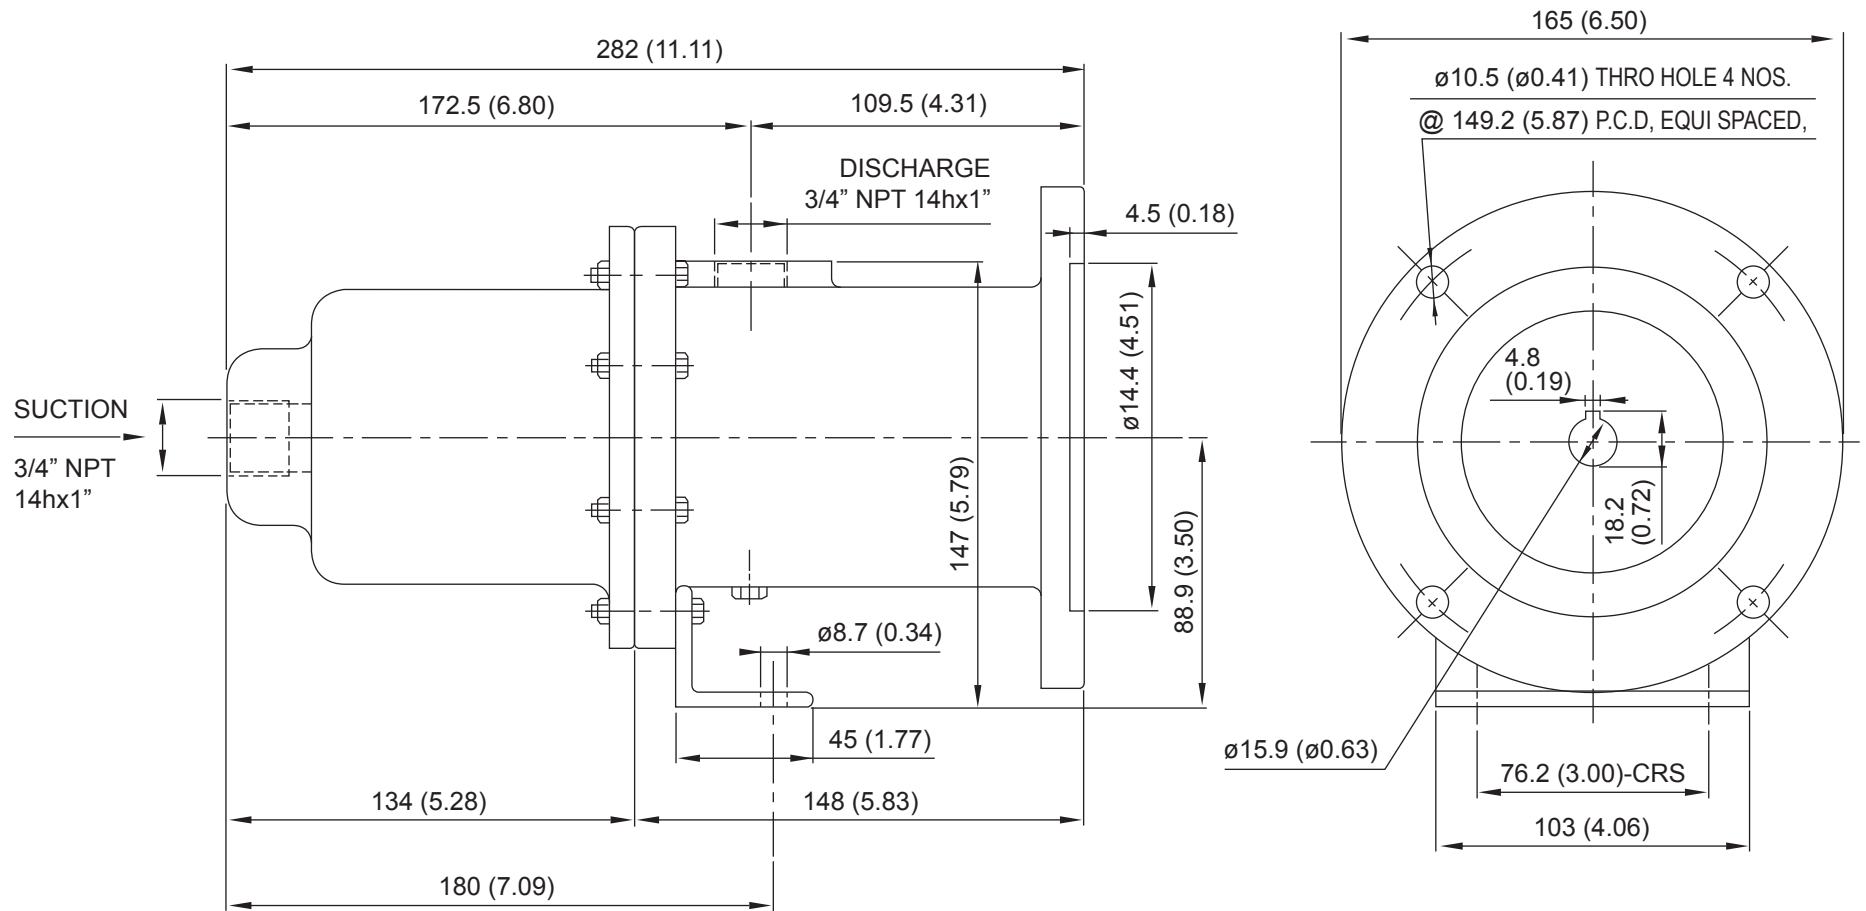

# AMERICAN SERIES - APM-22

Progressive Cavity Pump

Dimensional Drawings

Net weight

≈ lbs.

**20**

ALL DIMN: mm (inches)

P: 847.640.7867 F: 847.640.7855  
2525 Clearbrook Drive Arlington Heights, IL 60005